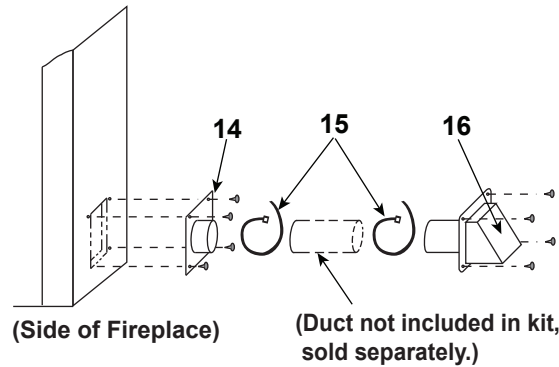

Stocked at Depot

ITEM	DESCRIPTION	COMMENTS	PART NUMBER	
1	Damper Blade Assembly		SRV34487	
2	Starter Section Assembly		22072B	Y
3	Top Standoffs	Qty 4 req	SRV4044-111	
4	Smoke Shield	Qty 2 req	16829F	
5	Refractory - Back	Qty 2 req	SRV16672	
6	Refractory - Side	Qty 4 req	SRV16948	
7	**Firescreen Assembly	Qty 4 req	26053	Y
	Firescreen Handle		SRV10002	
8	Door Support	Qty 2 req	SRV16697BK	
9	Hearth Refractory		16673A	
10	Ashlip	Qty 2 req	16674B	
11	Grate		GR11	Y
12	Damper Control		16663	
13	Top Front	Qty 2 req	SRV16688	

** Firescreen length changed from 21.69" to 22.12"

Additional service parts on following page.

Outside Air Kit

IMPORTANT: THIS IS DATED INFORMATION. Parts must be ordered from a dealer or distributor. **Hearth and Home Technologies does not sell directly to consumers.** Provide model number and serial number when requesting service parts from your dealer or distributor.