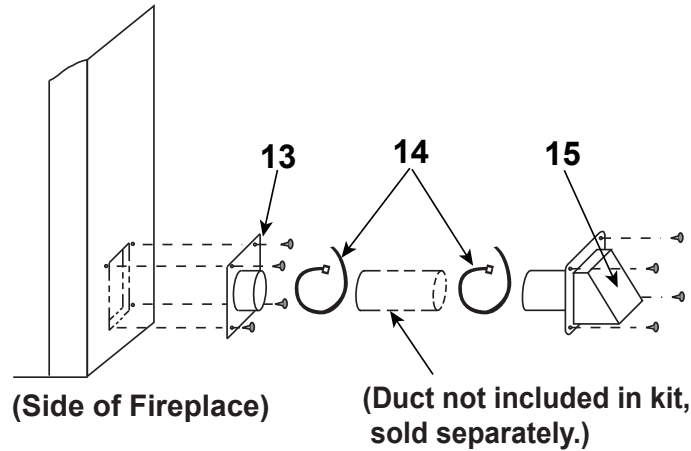

Outside Air Kit

IMPORTANT: THIS IS DATED INFORMATION. Parts must be ordered from a dealer or distributor. **Hearth and Home Technologies does not sell directly to consumers.** Provide model number and serial number when requesting service parts from your dealer or distributor.

Stocked at Depot

ITEM	DESCRIPTION	COMMENTS	PART NUMBER	
13	Outside Air Plate Assembly		19081A	
14	Long Cable Tie	Qty 2 req	19954	
15	Outside Air Shield		SRV33271	Y
	Air Kit Fastener Pack		13580	
	Damper Weight		SRV19785	
	Door Pivot Clip	Qty 2 req	SRV31527	
	Door Track (Upper)	Qty 2 req	SRV15427	
	Door Track (lower)	Qty 2 req	4012-001	
	Firescreen Rod	Qty 4 req	11755A	
	Gas Access Panel (for use with Air Kit)		31636	
	Grate Clip	Qty 2 req	SRV28062	
	Nailing Flange	Qty 8 req	31190	
	Overlay	Top	SRV16687BK	
		Bottom	SRV12848BK	
		Left and Right	SRV16689BK	
	Refractory Bracket	Qty 4 req	23959A	
	Refractory Retainer	Qty 4 req	16675B	
	Refractory Retainer	Qty 4 req	SRV11847	
	Refractory Standoff	Qty 6 req	16678	
	Smoke Shelf	Qty 2 req	16676B	
	Smoke Shield Kit		SRV4012-036	
	Strip Protector	Qty 4 req	SRV18320	
	Touch-Up Paint		71479	
	Installation Manual		4012-051	
	Owners Manual		4012-050