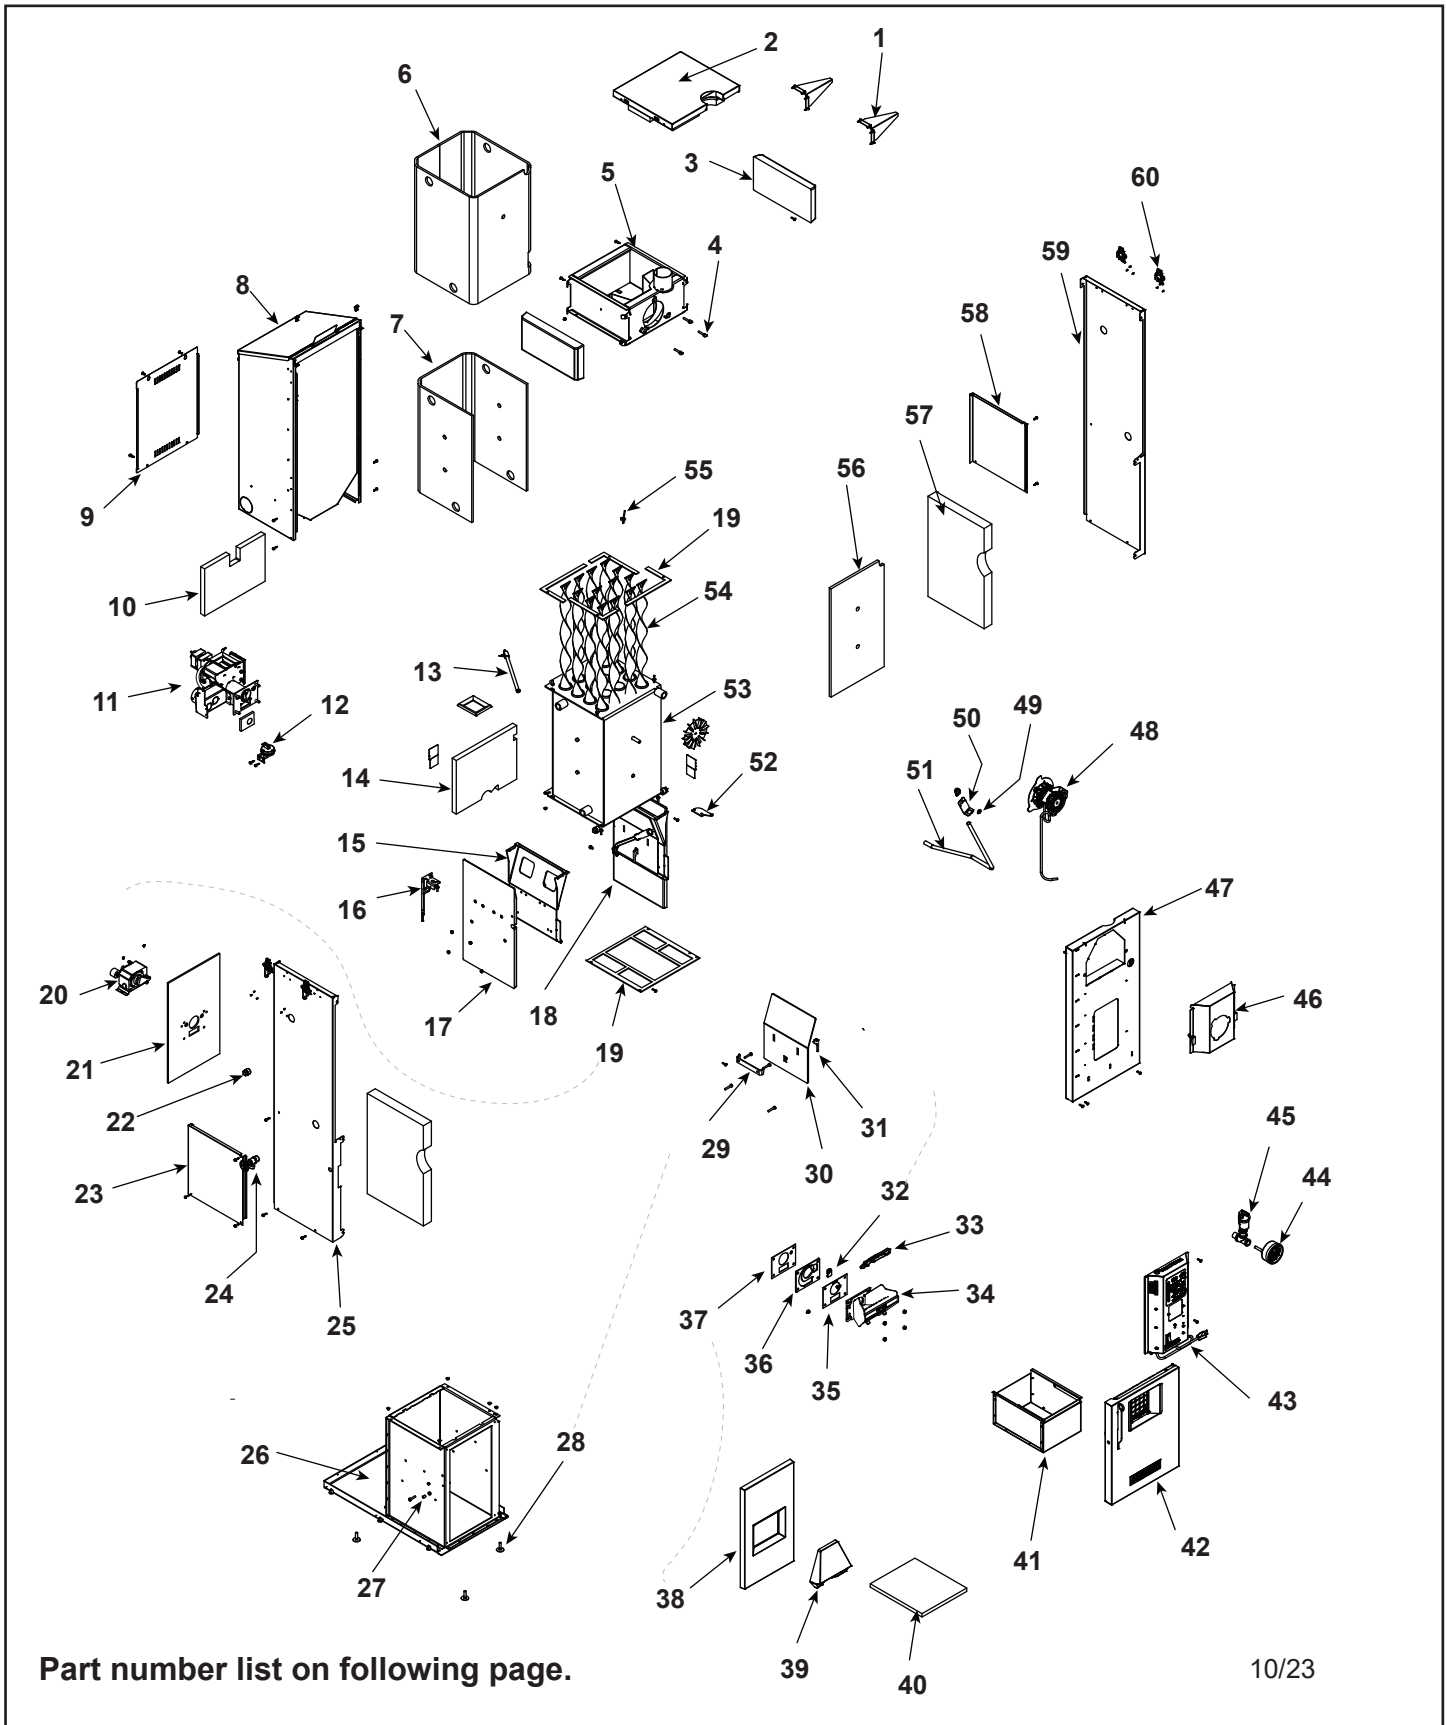

1-90-232000

Part number list on following page.

IMPORTANT: THIS IS DATED INFORMATION. Parts must be ordered from a dealer or distributor. **Hearth and Home Technologies does not sell directly to consumers.** Provide model number and serial number when requesting service parts from your dealer or distributor.

Stocked
at Depot

ITEM	Description	COMMENTS	PART NUMBER	
1	Plumbing Support Kit - Qty. 2 req.		1-10-232044	
2	Firetube Cleanout Door Assembly		1-10-232060A	
	Firetube Lift & Clean Kit		1-00-232120	
3	Draft Section Refractory Side		3-40-232054	
4	1/4-20 x 1-1/2" Wingscrew with Collar	Pkg of 10	3-31-782124-10	Y
5	Draft Section Weldment		1-10-232011W	
6	1/2" Foam Insulation Wrap Around		3-44-232089	
7	1/2" Foam Insulation		3-44-232088	
8	Hopper Assembly	No longer available	1-10-232034A	
	Gasket, Hopper Lid	10 Ft	1-00-00248	Y
	Gasket, Hopper Throat		3-44-677185	Y
	Gasket, Hopper Top	20 Ft	1-00-375501	Y
	Hopper Lid Assembly		1-00-232038	
9	Feeder Shield Rear		2-00-232039B	Y
10	1" Foil Faced Fiberglass Insulation		3-44-232085	
11	UL Feeder Assembly	Refer to feeder assembly page		
12	Differential Switch		3-20-6866	Y
13	Tempco 450W Igniter		1-00-10450	Y
14	1" Foil Faced Fiberglass Insulation		3-44-232086	
15	Tube Cleanout Plate	Qty 2 req	2-00-232008B	
16	Hopper Stiffener Bracket Left		2-00-232031-1B	
	Hopper Stiffener Bracket Right		2-00-232031-2B	
17	Firebox Refractory Side	Qty 2 req	3-40-232010	
18	Burn Pot Scraper		1-00-232208	
19	Water Jacket Gasket	Combustion	3-44-232094-1	
		Long Bottom	3-44-232094-2	
		Short Bottom	3-44-232094-3	
20	Air Pump		SRV8787-010	Y
	Air Pump Bracket		1-00-232041	
	Fitting & Filter	Pre 008490076	1-00-02679	Y
21	1/4" Ceramic Paper Feeder Insulation		3-44-232078	
22	3/4" NPT Square Plug	No longer available	3-10-00600	
23	Feeder Cover Left		2-00-232096B	
24	3/4" NPT Boiler Drain		3-10-07560	
25	Outer Skin Left		2-00-232026B	
26	Combustion Section Weldment	No longer available	1-10-232005W	
27	Steel Sleeve Bushing 3/8 OD x 1/2 OAL		3-50-05229	
28	Elevator Bolt 3/8-16 x 1-1/2"	No longer available	3-30-937161501	
29	Firebox Cleanout Cover Retainer	Qty 2 req	2-00-232056B	

Additional service part numbers on the following page.