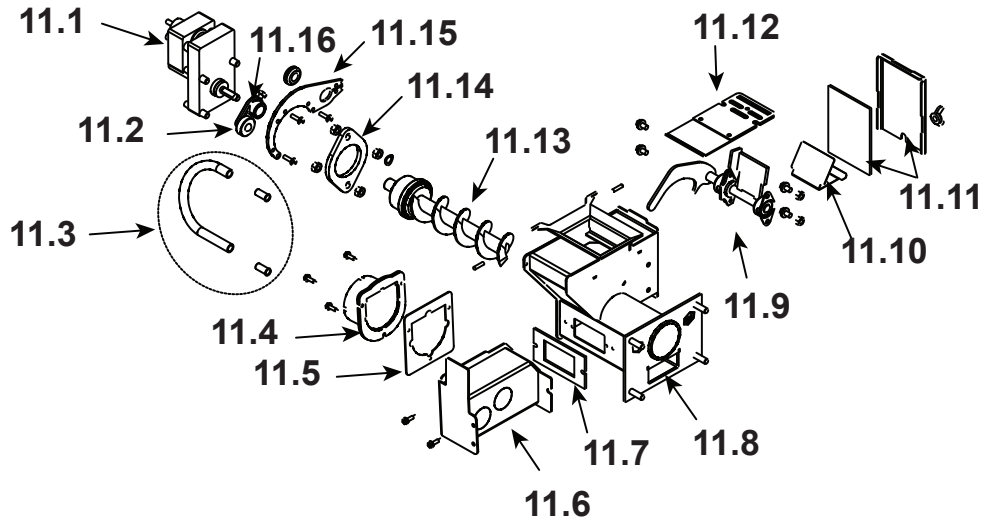

#11 Feeder Assembly

IMPORTANT: THIS IS DATED INFORMATION. Parts must be ordered from a dealer or distributor. **Hearth and Home Technologies does not sell directly to consumers.** Provide model number and serial number when requesting service parts from your dealer or distributor.

**Stocked
at Depot**

ITEM	Description	COMMENTS	PART NUMBER	
11	UL Feeder Assembly		1-10-232108A	
11.1	Pellet Feeder Gear Motor, 6RPM		3-20-09302	Y
	Feed Motor Fan Blade	Pkg of 3	3-20-09302-3	Y
11.2	UL Feeder Cam		3-31-3014	Y
11.3	Feeder Air Crossover Kit		1-00-67900	Y
	9MM Silicone Tube	5 Ft	1-00-511427	Y
11.4	Pellet Air Intake Assembly		1-10-06810A	
11.5	Gasket Feeder Air Intake	Pkg of 6	3-44-72224-6	Y
11.6	UL Feeder Air Intake	No longer available	1-10-232114	
11.7	Gasket Ultra Air Intake	Pkg of 10	3-44-677160-10	Y
11.8	Ultra Feeder Weldment		1-10-72226S	Y
11.9	UL Feeder Pusher Arm		1-10-677187W	Y
11.10	Fines Deflector	No longer available	2-00-677138-10	
11.11	Gasket, UL Feeder Cover	Set of 2	1-00-677122	Y
11.12	Slide Plate Assembly		1-10-677121A	Y
11.13	UL Feeder Auger Assembly		3-50-00565	Y
11.14	Bearing Flange w/Hardware		1-00-04035	Y
11.15	UL Feeder Gear Motor Bracket w/Grommet		1-00-247406	Y
11.16	UL Feeder Cam Block		3-00-677154	Y
	Grommet, Motor Bracket	Pkg of 12	3-31-2761-12	
	Hopper Switch Feeder Fitting	Set of 2	1-00-142818	Y
	Pillow Block	Pkg of 4	3-31-3614087-4	Y