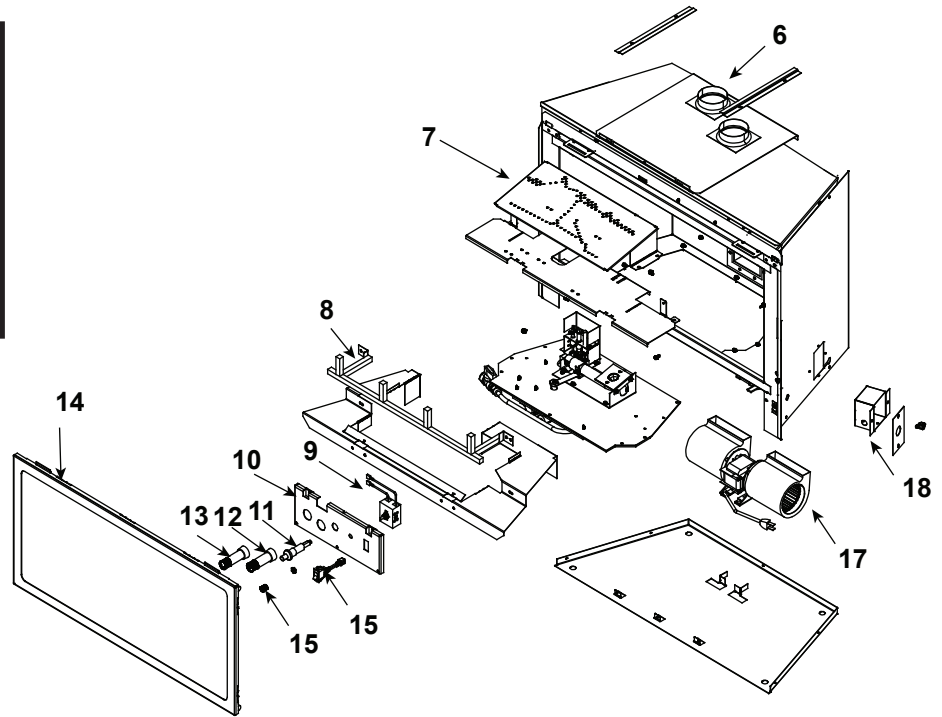

Log Set Assembly

IMPORTANT: THIS IS DATED INFORMATION. Parts must be ordered from a dealer or distributor. **Hearth and Home Technologies does not sell directly to consumers.** Provide model number and serial number when requesting service parts from your dealer or distributor.

Stocked at Depot

ITEM	DESCRIPTION	COMMENTS	PART NUMBER	
	Log Set Assembly		LOGS-ZCXT	Y
1	Log 1	No longer available, Must order complete assembly	SRV319-701	
2	Log 2		SRV319-702	
3	Log 3		SRV319-703	
4	Log 4		SRV319-704	
5	Log 5		SRV319-705	
6	Fireplace Termination Assembly	No longer available	319-213A	
7	Burner		319-176A	Y
8	Grate Assembly	No longer available	319-360A	
9	On/Off Rheostat	No longer available	319-510A	
10	Control Panel	No longer available	319-119	
11	Piezo Ignitor		291-513	Y
12	Pilot Control Knob	No longer available	571-530	
13	Flame Control Knob	No longer available	571-531	
14	Glass Door Assembly	No longer available	GLA-319	
15	Rheostat Knob		SRV100-512	Y
16	On/Off Wire Assembly	No longer available	436-509A	
17	Blower		GFK-160A	
18	Junction Box	No longer available	040-250A