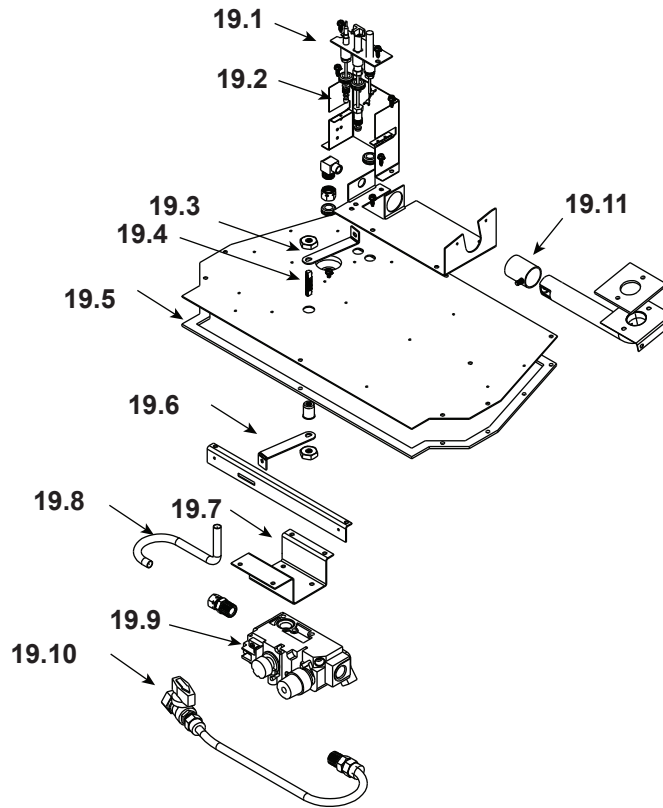

No one builds a better fire

Beginning Manufacturing Date: Aug 2002
Ending Manufacturing Date: Dec 2003

#19 Valve Assembly

IMPORTANT: THIS IS DATED INFORMATION. Parts must be ordered from a dealer or distributor. **Hearth and Home Technologies does not sell directly to consumers.** Provide model number and serial number when requesting service parts from your dealer or distributor.

**Stocked
at Depot**

ITEM	DESCRIPTION	COMMENTS	PART NUMBER	
19.1	Pilot Assembly NG		2103-010	Y
	Pilot Assembly LP		2103-011	Y
	Pilot Tube		SRV446-301	Y
	Thermocouple		446-511	Y
	Thermopile		2103-512	Y
19.2	Pilot Bracket	No longer available	319-164	
19.3	Top Handle	No longer available	319-167	
19.4	D-Shaft	No longer available	319-836	
19.5	Valve Plate Gasket	No longer available	SRV319-401	
19.6	Bottom Handle	No longer available	319-168	
19.7	Valve Bracket	No longer available	319-145	
19.8	Flexible Gas Connector		477-301A	Y
19.9	Valve NG		060-522	Y
	Valve LP		060-523	Y
19.10	Flex Ball Valve Assembly		531-320A	Y
19.11	Shutter Bracket Assembly		319-316A	Y

Additional service part numbers appear on following page.