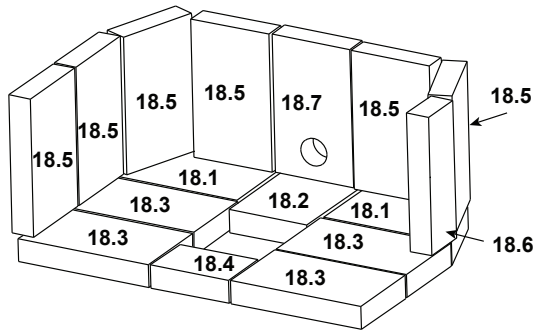

Beginning Manufacturing Date: July 2003
Ending Manufacturing Date: July 2016

#18 Brick Set Pre SN #1750842