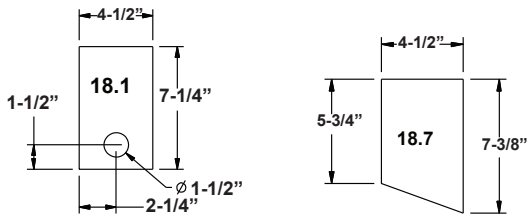

Beginning Manufacturing Date: July 2003
Ending Manufacturing Date: July 2016

#18 Brick Set Pre SN #1750842