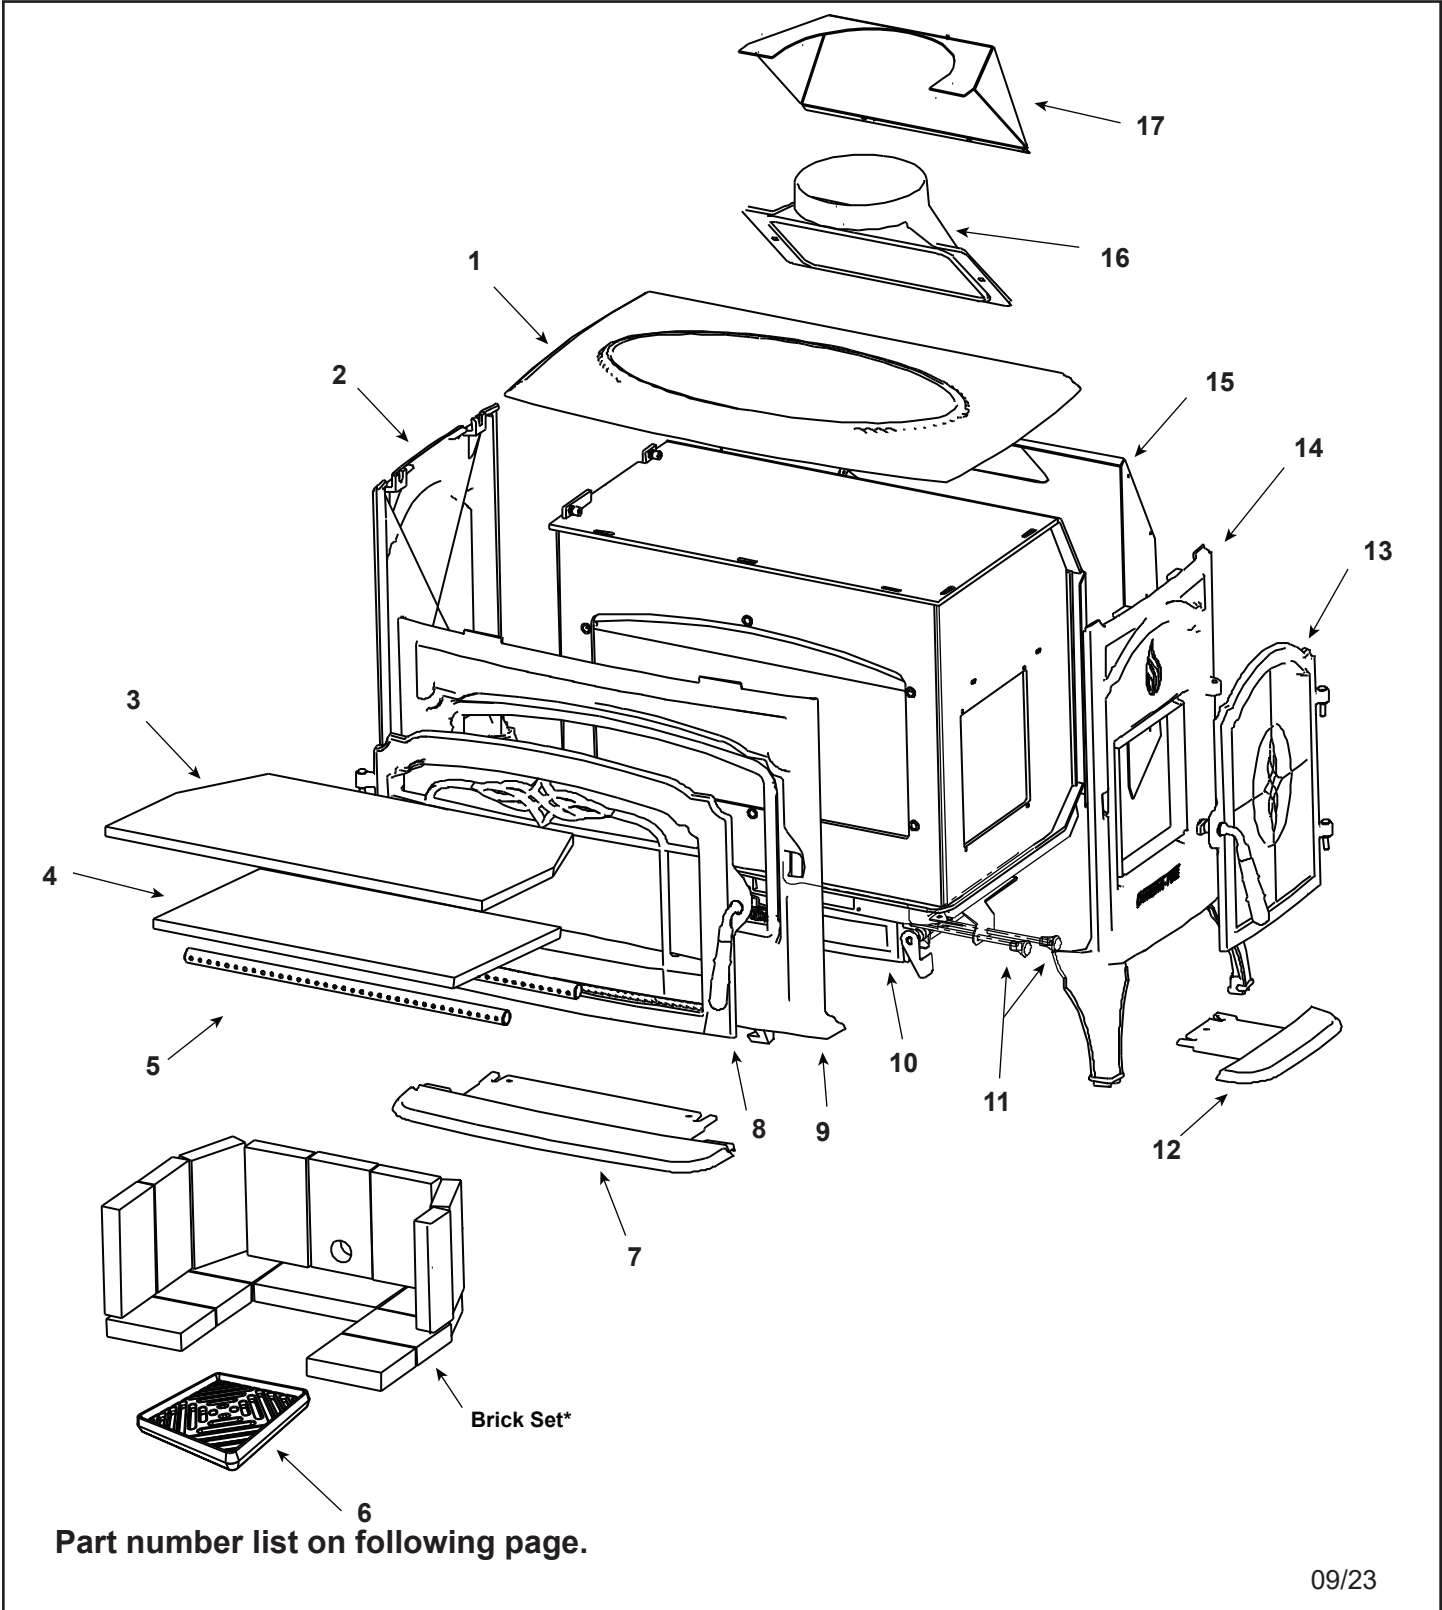

Non-Catalytic, Front/Side Load,
Wood Stove

Beginning Manufacturing Date: July 2003
Ending Manufacturing Date: July 2016

Active Units
YOSEMITE-MBK (7-03 to 7-16)
YOSEMITE-PMH (8-03 to 7-16)

Retired Units
YOSEMITE-PCR (8-03 to 11-06)
YOSEMITE-PGR (8-03 to 2-05)
YOSEMITE-PMB (8-03 to 2-05)