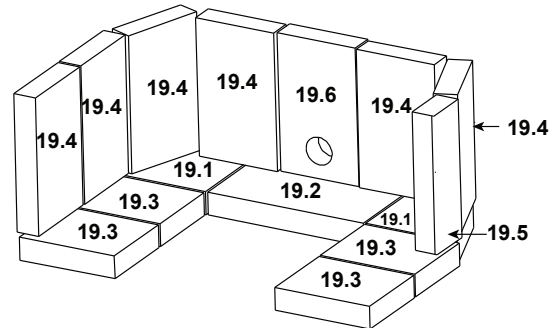

#19 Brick Set Post SN #1750842

IMPORTANT: THIS IS DATED INFORMATION. Parts must be ordered from a dealer or distributor. **Hearth and Home Technologies does not sell directly to consumers.** Provide model number and serial number when requesting service parts from your dealer or distributor.

**Stocked
at Depot**

ITEM	DESCRIPTION	COMMENTS	PART NUMBER
Pre 1750842			
18	Brick Assembly	Pkg of 16	SRV7004-028
18.1	Brick, 7-3/8" x 4-1/2" x 1-1/4" (see diagram)	Qty. 2 Req.	
18.2	Brick, 5-3/4" x 4-1/2" x 1-1/4"	Qty. 1 Req.	
18.3	Brick, 7-5/8" x 4-1/2" x 1-1/4"	Qty. 4 Req	
18.4	Brick, 3" x 4-1/2" x 1-1/4"	Qty. 1 Req.	
18.5	Brick, 7-1/2" x 4-1/2" x 1-1/4"	Qty. 10 Req.	
18.6	Brick, 7-1/2" x 2-1/2" x 1-1/4"	Qty. 1 Req.	
18.7	Brick, 7-1/4" x 4-1/2" x 1-1/4" (see diagram) w/Hole	Qty. 1 Req.	SRV7004-199
	Brick, Uncut(Must specify size when ordering)	Pkg of 1	832-0550
		Pkg of 6	832-3040
Post 1750842			
19	Brick Assembly	Pkg of 15	BRICK-7004
19.1	Brick, 5-1/4" x 4-1/2" x 1-1/4" (see diagram)	Qty. 2 Req.	
19.2	Brick, 9" x 4-1/2" x 1-1/4"	Qty. 1 Req.	
19.3	Brick, 5-3/8" x 4-1/2" x 1-1/4"	Qty. 4 Req.	
19.4	Brick, 7-1/2" x 4-1/2" x 1-1/4"	Qty. 6 Req.	
19.5	Brick, 7-1/2" x 2-1/2" x 1-1/4"	Qty. 1 Req.	
19.6	Brick, 7-1/4" x 4-1/2" x 1-1/4" (see diagram) w/Hole	Qty. 1 Req.	SRV7004-199
	Brick, Uncut	Pkg of 1	832-0550
		Pkg of 6	832-3040

Additional service part numbers appear on following page.