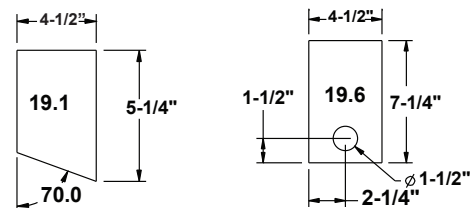

#19 Brick Set Post SN #1750842

IMPORTANT: THIS IS DATED INFORMATION. Parts must be ordered from a dealer or distributor. **Hearth and Home Technologies does not sell directly to consumers.** Provide model number and serial number when requesting service parts from your dealer or distributor.

**Stocked
at Depot**

ITEM	DESCRIPTION	COMMENTS	PART NUMBER
Pre 1750842			
18	Brick Assembly	Pkg of 16	SRV7004-028
18.1	Brick, 7-3/8" x 4-1/2" x 1-1/4" (see diagram)	Qty. 2 Req.	
18.2	Brick, 5-3/4" x 4-1/2" x 1-1/4"	Qty. 1 Req.	
18.3	Brick, 7-5/8" x 4-1/2" x 1-1/4"	Qty. 4 Req	
18.4	Brick, 3" x 4-1/2" x 1-1/4"	Qty. 1 Req.	
18.5	Brick, 7-1/2" x 4-1/2" x 1-1/4"	Qty. 10 Req.	
18.6	Brick, 7-1/2" x 2-1/2" x 1-1/4"	Qty. 1 Req.	
18.7	Brick, 7-1/4" x 4-1/2" x 1-1/4" (see diagram) w/Hole	Qty. 1 Req.	SRV7004-199
	Brick, Uncut(Must specify size when ordering)	Pkg of 1	832-0550
		Pkg of 6	832-3040
Post 1750842			
19	Brick Assembly	Pkg of 15	BRICK-7004
19.1	Brick, 5-1/4" x 4-1/2" x 1-1/4" (see diagram)	Qty. 2 Req.	
19.2	Brick, 9" x 4-1/2" x 1-1/4"	Qty. 1 Req.	
19.3	Brick, 5-3/8" x 4-1/2" x 1-1/4"	Qty. 4 Req.	
19.4	Brick, 7-1/2" x 4-1/2" x 1-1/4"	Qty. 6 Req.	
19.5	Brick, 7-1/2" x 2-1/2" x 1-1/4"	Qty. 1 Req.	
19.6	Brick, 7-1/4" x 4-1/2" x 1-1/4" (see diagram) w/Hole	Qty. 1 Req.	SRV7004-199
	Brick, Uncut	Pkg of 1	832-0550
		Pkg of 6	832-3040

Additional service part numbers appear on following page.