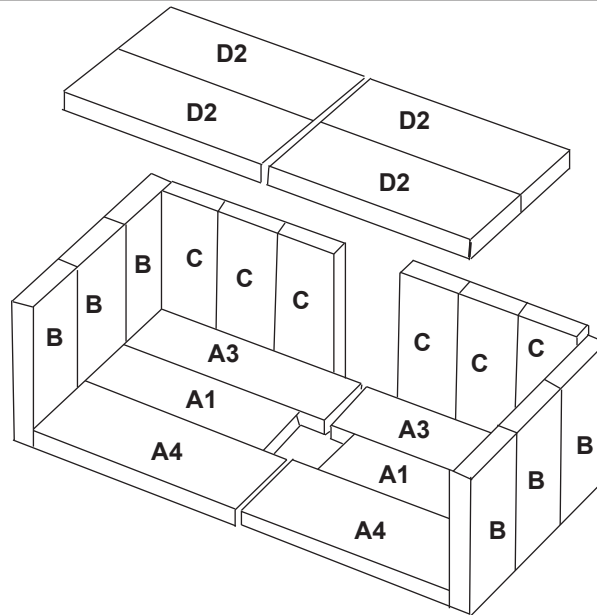

#5 Brick Assembly

IMPORTANT: THIS IS DATED INFORMATION. Parts must be ordered from a dealer or distributor. **Hearth and Home Technologies does not sell directly to consumers.** Provide model number and serial number when requesting service parts from your dealer or distributor.

Stocked at Depot

Item	DESCRIPTION	COMMENTS	PART NUMBER	
5	Firebrick			Y
A1	Firebrick Assembly			
A3	Contains: A1 (Qty 2) (3.15" X 9.6"), A3 (Qty 2) (3.5" x 11.1") & A4 (Qty 2) (4.56" x 11.1") Bricks		FIREBRICK-A20	Y
A4				
B	Firebrick, Side, 4" x 7.9" (Qty 4 req)	Pkg of 8	FIREBRICK-B	Y
C	Firebrick, Rear, 3.1" x 7.9' (Qty 6 req)	Pkg of 6	FIREBRICK-C	Y
D2	Firebrick, Baffle, 4.57" x 10.63" (Qty 4 req)	Pkg of 4	FIREBRICK-D2	Y
6	Ash Plug Gasket		ASH-GASKET	Y
7	Door Assembly		DOOR-WS	Y
	Door Glass w/gasket		GLASS-WS	Y
	Door Handle Assembly, Complete		HANDLE-WS	Y
	Door Gasket		DOOR-GASKET	Y
8	Ash Box Latch Assembly, Complete		ASHLATCH	Y
9	Ash Box Assembly, Complete		ASHPAN	Y
10	Gasket, Ash Box		ASH-GASKET	Y
11	Air Control Assembly Complete		AIR-CONTROL-20	Y
	Air Control Round Knob		AIR-KNOB	Y
12	Air Tube Retaining Clips	Pkg of 4	AIR-CLIP	Y
13	Front Air Tube		AIR-TUBE-FRT	Y
14	Rear Air Tube	Pkg of 3	AIR-TUBE-REAR	Y
15	Heat Shield, Deflector, Rear		REAR-SHIELD	Y
16	Fan Assembly		FAN-WS	Y
	Touch-up Paint		4021-914