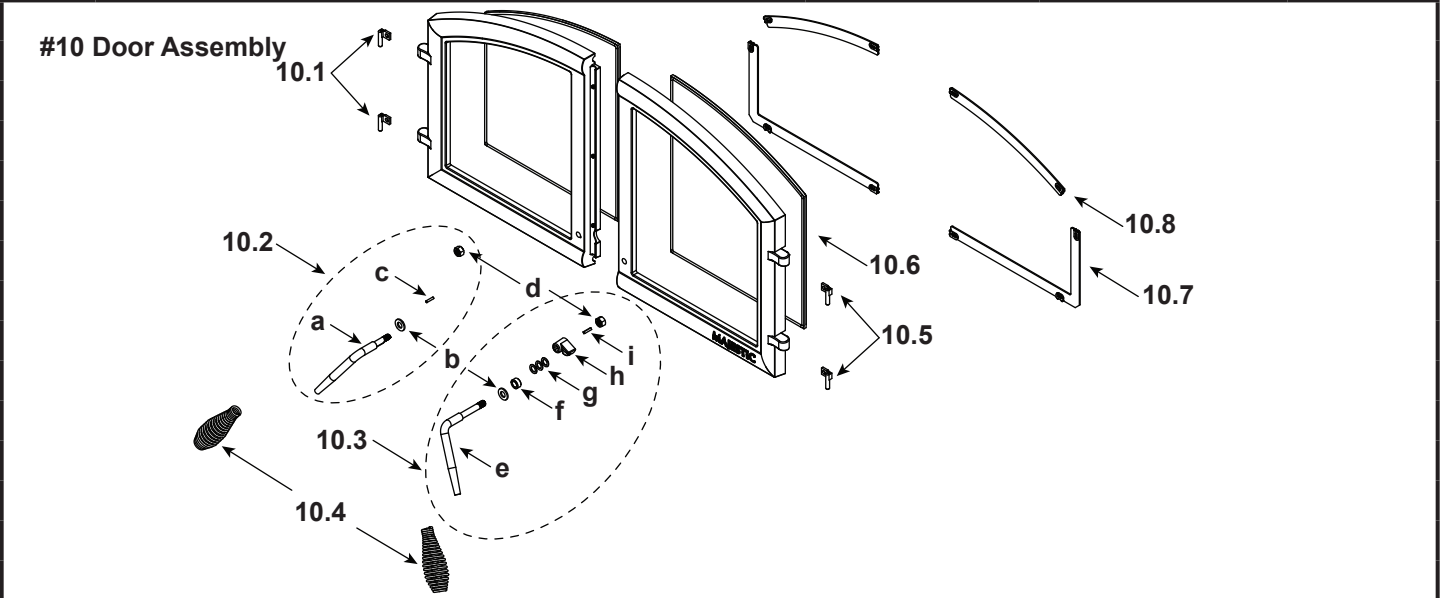

Stocked at Depot

ITEM	DESCRIPTION	COMMENTS	PART NUMBER
15	Outside Air Assembly		SRV4184-039
16	Unit Collar		SRV4087-314

10	Door Assembly		SRV4188-030	
10.1	Door Hing Pin, Left (Pkg of 4)	Qty 2 req	480-2120/4	Y
10.2	Door Handle Assembly, Left		SRV4180-052	
10.3	Door Handle Assembly, Right		SRV4180-051	
a	Door Handle, Left		SRV480-0530	
b	Washer, 3/8 SAE Black	Qty 2 req	832-0990	Y
c	Pin, 1/8 x 5/8 Dowel		SRV7000-163	
d	Nut, 3/8-16 Lock (Pkg of 24)	Qty 2 req	226-0100/24	Y
e	Door Handle, Right		SRV480-0520	
f	Bushing, SLP15		20666A/5	Y
g	Washer, 3/8 MIL SS	Qty 3 req	7000-116/10	Y
h	Cam Latch		SRV4188-200	
i	Latch, Key Cam		SRV430-1151	
	Door Gasketing, 1/2 in. (Right 49.63"/Left 60.88")		SRV433DRGASKET	Y
	Gasket, Lytherm, 1/2" x 1/8"	7 Ft	834-2590	
10.4	Spring Handle, 1/2 Black	Qty 2 req	SRV7000-613	Y
10.5	Door Hing Pin, Right (Pkg of 4)	Qty 2 req	480-2110/4	Y
10.6	Glass Assembly	Qty 2 req	SRV480-5430	Y
	Gasket, 10 Ft Rope		834-4170	Y
10.7	Glass Frame Bottom	Pkg of 2	SRV480-1450	
10.8	Glass Frame Top	Qty 2 req	SRV480-1440	