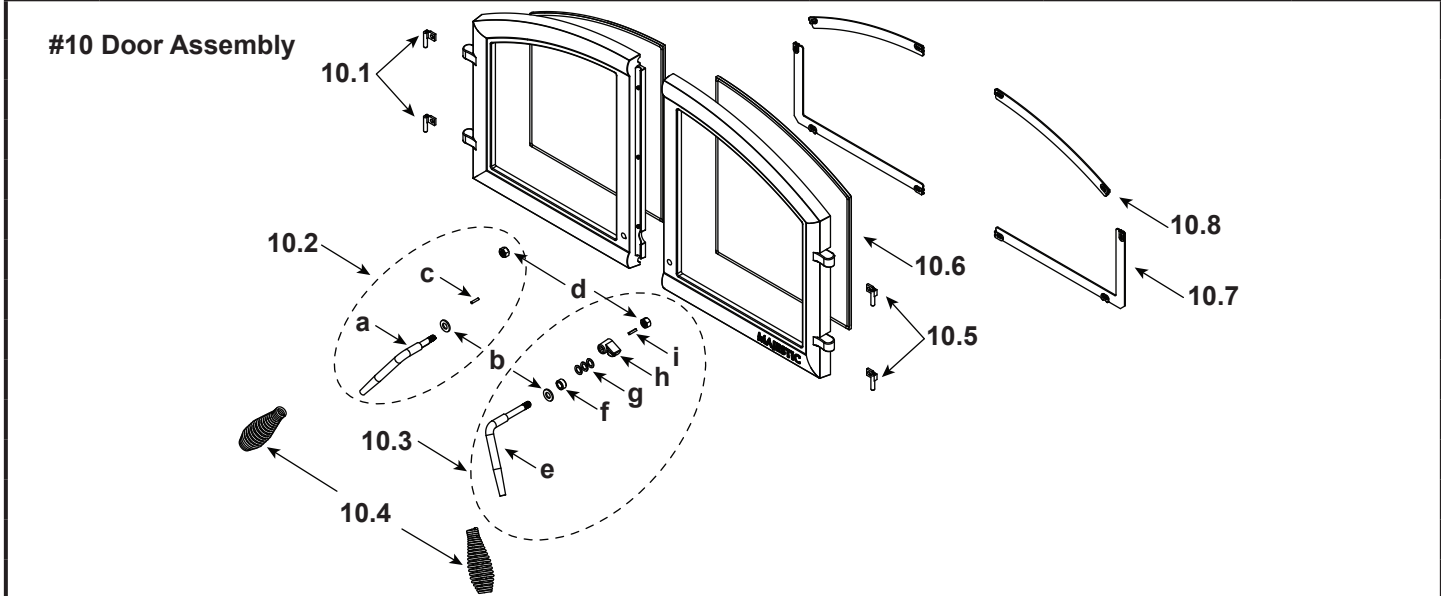

Stocked at Depot

ITEM	DESCRIPTION	COMMENTS	PART NUMBER
15	Outside Air Assembly		SRV4184-039
16	Unit Collar		SRV4087-314

10	Door Assembly		SRV4188-030	
10.1	Door Hing Pin, Left (Pkg of 4)	Qty 2 req	480-2120/4	Y
10.2	Door Handle Assembly, Left		SRV4180-052	
10.3	Door Handle Assembly, Right		SRV4180-051	
a	Door Handle, Left		SRV480-0530	
b	Washer, 3/8 SAE Black	Qty 2 req	832-0990	Y
c	Pin, 1/8 x 5/8 Dowel		SRV7000-163	
d	Nut, 3/8-16 Lock (Pkg of 24)	Qty 2 req	226-0100/24	Y
e	Door Handle, Right		SRV480-0520	
f	Bushing, SLP15		20666A/5	Y
g	Washer, 3/8 MIL SS	Qty 3 req	7000-116/10	Y
h	Cam Latch		SRV4188-200	
i	Latch, Key Cam		SRV430-1151	
	Door Gasketing, 1/2 in. (Right 49.63"/Left 60.88")		SRV433DRGASKET	Y
	Gasket, Lytherm, 1/2" x 1/8"	7 Ft	834-2590	
10.4	Spring Handle, 1/2 Black	Qty 2 req	SRV7000-613	Y
10.5	Door Hing Pin, Right (Pkg of 4)	Qty 2 req	480-2110/4	Y
10.6	Glass Assembly	Qty 2 req	SRV480-5430	Y
	Gasket, 10 Ft Rope		834-4170	Y
10.7	Glass Frame Bottom	Pkg of 2	SRV480-1450	
10.8	Glass Frame Top	Qty 2 req	SRV480-1440	