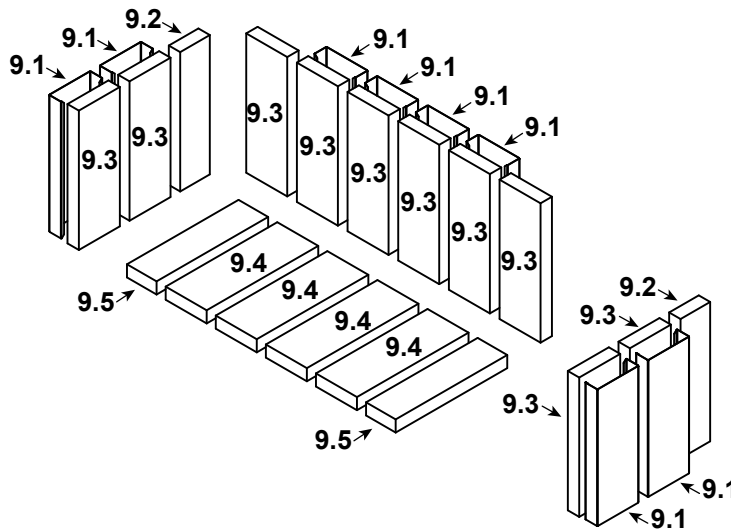

Service Parts

WARMMAJIC-D

Beginning Manufacturing Date: Jan 2025
Ending Manufacturing Date: Active

IMPORTANT: THIS IS DATED INFORMATION. Parts must be ordered from a dealer or distributor. **Hearth and Home Technologies does not sell directly to consumers.** Provide model number and serial number when requesting service parts from your dealer or distributor.

Stocked at Depot

ITEM	DESCRIPTION	COMMENTS	PART NUMBER
1	Starter Plate Assembly		SL1
	Starter Section		SRV22069
2	Standoff, Front	Qty 2 req	SRV4182-233
3	Baffle Blanket		SRV4184-205
4	Baffle	Qty 2 req	SRV4184-113
5	Manifold Tube Set		TUBES-4184
6	Baffle Protector		SRV4184-195
7	Brick Retainer, Back		SRV4184-123
8	Brick Retainer, Side	Qty 2 req	SRV4184-121

#9 Brick Set

9	Brick Assembly		SRV4184-016	Y
9.1	Brick Wrap	Qty 8 req	SRV4182-101	
9.2	Firebrick, 13.25 x 3.25	Qty 2 req	SRV4182-203	
9.3	Firebrick, 13.25 x 4.5 x 1.25	Qty 10 req	SRV4182-301	
9.4	Firebrick, 12.25 x 4.5	Qty 4 req	SRV4184-201	
9.5	Firebrick, 12.25 x 3.25	Qty 2 req	SRV4184-203	
10	Door Assembly		See following pages	
11	Handle, Spring 1/4 Black		SRV7000-614	Y
12	Timer Assembly		See following pages	
13	Front Assembly (Complete)		SRV4188-070	
13.1	Front Access Grille Assembly		SRV4188-076	
14	Blower Assembly	Qty 2 req	SRV433-5890	Y
	Fan Speed Control		SRV7000-143	
	Wire Harness		SRV480-0990	Y
	Snap Disc, F180F-30		SRV4021-827	

Additional service part numbers on following page.