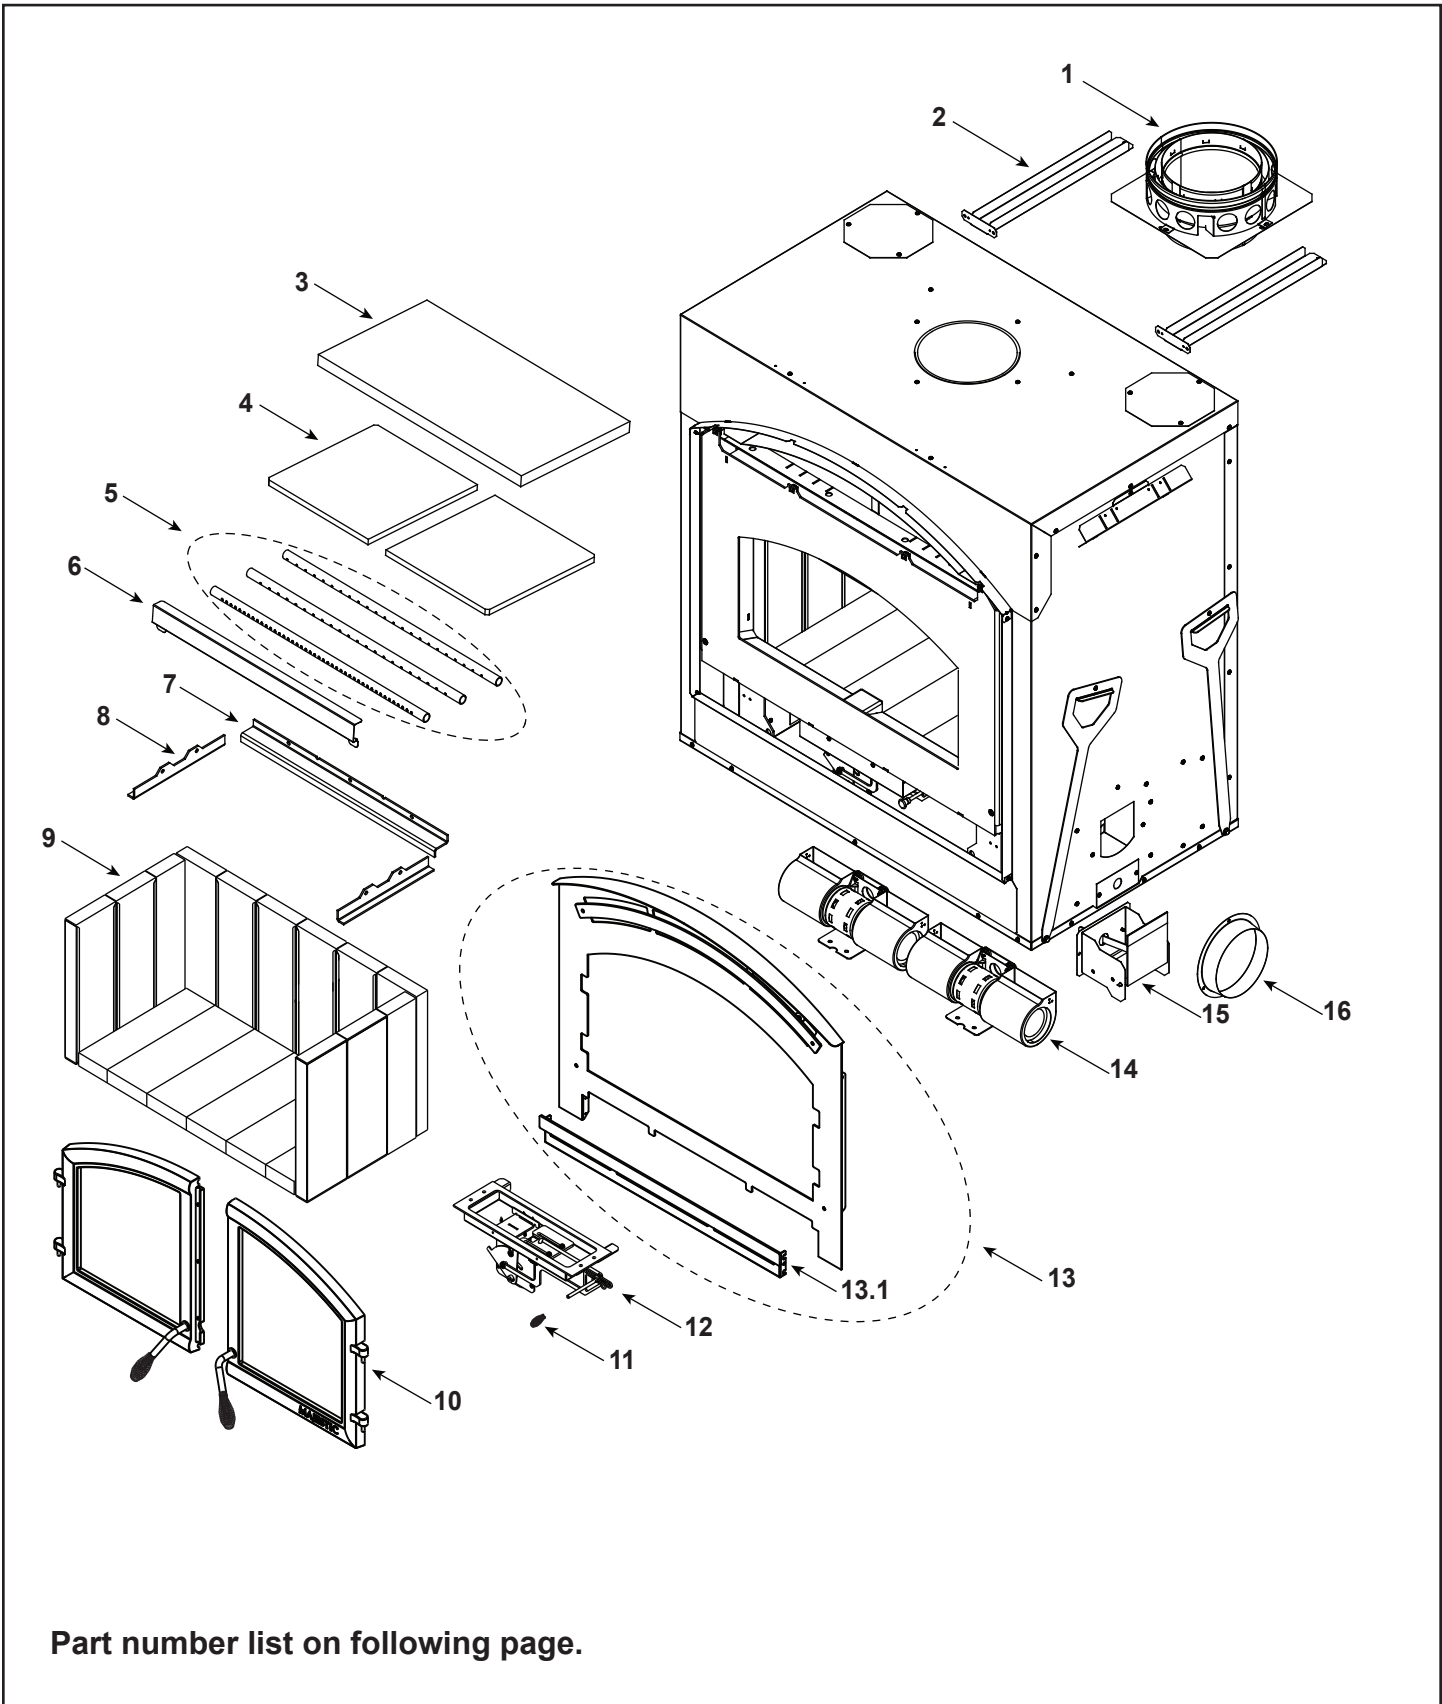

Service Parts

Woodburning Fireplace

WARMMAJIC-D

Beginning Manufacturing Date: Jan 2025

Ending Manufacturing Date: Active

Part number list on following page.

Service Parts

WARMMAJIC-D

Beginning Manufacturing Date: Jan 2025
Ending Manufacturing Date: Active

IMPORTANT: THIS IS DATED INFORMATION. Parts must be ordered from a dealer or distributor. **Hearth and Home Technologies does not sell directly to consumers.** Provide model number and serial number when requesting service parts from your dealer or distributor.

Stocked at Depot

ITEM	DESCRIPTION	COMMENTS	PART NUMBER
1	Starter Plate Assembly		SL1
	Starter Section		SRV22069
2	Standoff, Front	Qty 2 req	SRV4182-233
3	Baffle Blanket		SRV4184-205
4	Baffle	Qty 2 req	SRV4184-113
5	Manifold Tube Set		TUBES-4184
6	Baffle Protector		SRV4184-195
7	Brick Retainer, Back		SRV4184-123
8	Brick Retainer, Side	Qty 2 req	SRV4184-121

#9 Brick Set