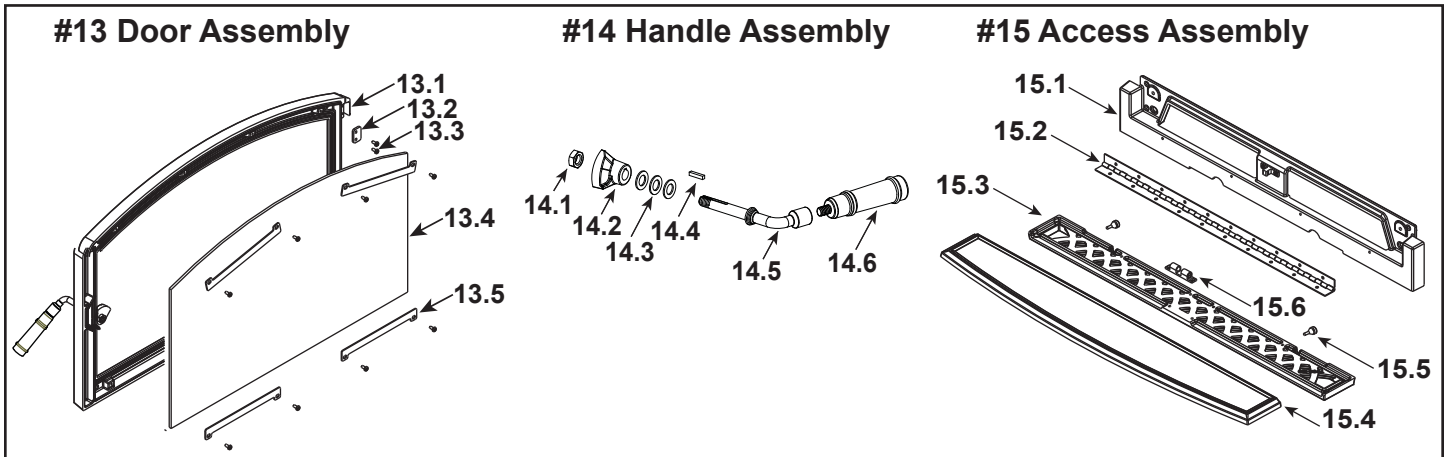

IMPORTANT: THIS IS DATED INFORMATION. Parts must be ordered from a dealer or distributor. **Hearth and Home Technologies does not sell directly to consumers.** Provide model number and serial number when requesting service parts from your dealer or distributor.

**Stocked
at Depot**

ITEM	DESCRIPTION	COMMENTS	PART NUMBER		
13	Door Assembly	Matte Black	SRV7063-009MBK		
		Porcelain Mahogany	SRV7063-009PMH		
	Door Gasket, 7/16" Rope	10 FT	844-6730	Y	
13.1	Door	Matte Black	SRV7075-123MBK		
		Porcelain Mahogany	SRV7075-123PMH		
13.2	Hinge Retainer		SRV7063-160		
13.3	Screw, Pan Head Philips, 8-32 x 3/8	Pkg of 40	225-0500/40	Y	
13.4	Glass Assembly		SRV7063-011	Y	
		Glass Tape, 3/4 x 5'	6 Ft	832-0460	Y
13.5	Glass Retainer Lower	Qty 4 req	SRV7063-166		
14	Door Handle Assembly		SRV7063-014	Y	
14.1	Nut, Side Lock Jam	Pkg of 24	226-0100/24	Y	
14.2	Cam Latch		SRV430-1141		
14.3	Washer, Sae 3/8 (3 ea)	Pkg of 3	832-0990	Y	
14.4	Key, cam Latch		SRV430-1151		
14.5	Door Handle		SRV7063-137		
14.6	Fiber Handle		SRV7060-212	Y	
15	Access Assembly	Matte Black	SRV7063-010MBK		
		Porcelain Mahogany	SRV7063-010PMH		
15.1	Front, Lower		SRV7063-125MBK		
15.2	Hinge, Continous		7000-510		
15.3	Access	Matte Black	SRV7075-127MBK		
		Porcelain Mahogany	SRV7075-127PMH		
15.4	Ash Lip	Matte Black	SRV7075-135MBK		
		Porcelain Mahogany	SRV7075-135PMH		
15.5	Bumper, Rubber		SRV224-0340/12	Y	
15.6	Twin Ball Catch/ Striker		SRV7000-532	Y	

Additional service part numbers appear on following page.