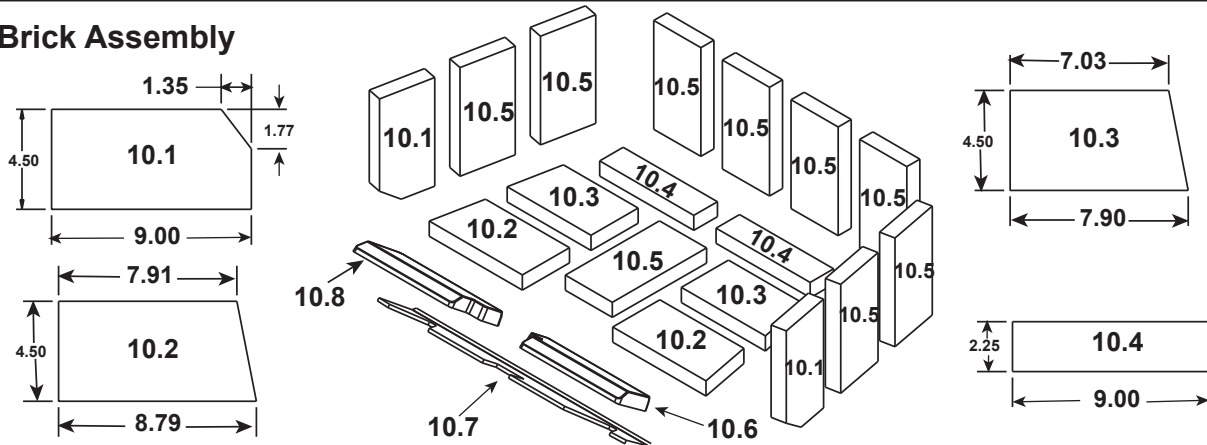

#10 Brick Assembly

10	Brick Assembly		SRV7063-021	
10.1	Brick 1 (9 x 4.5 x 1.25 w/Angle)	Qty 2 req		
10.2	Brick 2 (8.79 x 4.5 x 1.25 w/Angle)	Qty 2 req		
10.3	Brick 3 (7.90 x 4.5 x 1.25 w/Angle)	Qty 2 req		
10.4	Brick 4 (9 x 2.25 x 1.25 Split)	Qty 2 req		
10.5	Brick 5 (9 x 4.5 x 1.25 Pumice)	Qty 9 req		
10.6	Brick Cover RH		SRV7063-150	
10.7	Liner Bottom		SRV7063-151	
10.8	Brick Cover LH		SRV7063-163	
	Brick, Uncut	Single	832-0550	
		Pkg of 6	832-3040	
11	Andiron		SRV7063-157	
12	Hinge, Male		SRV450-2810	

Additional service part numbers appear on following page.