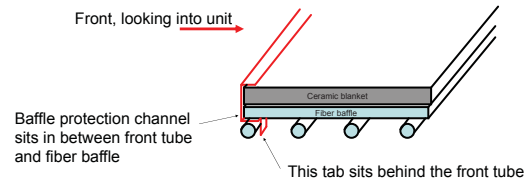

IMPORTANT: THIS IS DATED INFORMATION. Parts must be ordered from a dealer or distributor. **Hearth and Home Technologies does not sell directly to consumers.** Provide model number and serial number when requesting service parts from your dealer or distributor.

Stocked at Depot

ITEM	DESCRIPTION	COMMENTS	PART NUMBER	
1	Convection Back		SRV7063-110	
2	Chimney Attach Ring		SRV7044-181	
3	Flue Attach Ring		SRV7044-154	
4	Gasket, Flue Collar		SRV7044-194	
5	Ceramic Fiber Blanket	1/2" Thick	832-3390	Y
6	Baffle Board		SRV7046-119	Y

#7 Baffle Protection Channel

Side view

7	Baffle Protection Channel		SRV7046-165	Y
8	Brick Retainer/Tube Support		SRV7046-123	Y
9	Tube Channel Assembly		SRV7046-004	Y