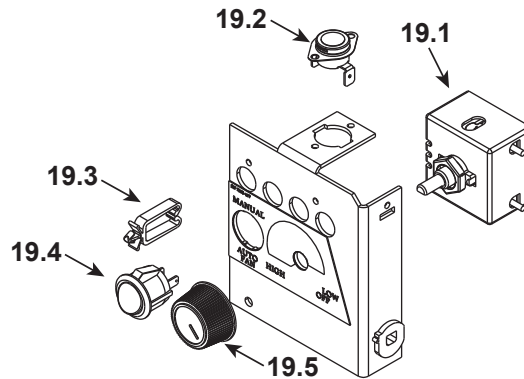

### #19 Control Assembly

19	Control Panel Assembly		SRV7063-020	
19.1	Rheostat, Speed Control Only		842-0370	Y
19.2	Snap Disc #1, Convection Blower		SRV230-0470	Y
19.3	Wire Clip	Pkg of 10	7000-400/10	Y
19.4	Rocker Switch, Round		SRV7000-515	Y
19.5	Knob, Speed Control		200-2041	Y
	Power Cord		SRV7000-623	Y
	Wire Harness		SRV7046-184	Y
20	Upper Front	Matte Black	SRV7063-121MBK	
		Porcelain Mahogany	SRV7063-121PMH	
21	Combustion Cover Assembly		SRV7063-007	
	Outside Air Cover Plate		SRV7044-217	
22	Leg Extension	Qty 2, Left & Right	SRV7075-226	
23	Combustion Air Assembly		SRV7063-019	
	Knob	Pkg of 2	32284/2	Y
	Timer Control Arm Assembly		SRV7044-002	Y
	Timer (Only) Replacement Assembly		SRV480-1940	Y
24	Timer Door Assembly		SRV7044-020	Y
	Gasket, Air Inlet Damper		7033-282	Y
25	Burn Rate Control Assembly		SRV7063-005	Y
26	Tube Channel Base, Front		SRV7063-164	
27	Tube Channel Base		SRV7046-115	
	15 Degree Adapter		DV-6DLR-E15ADSS	
	Component Pack	<b>No Longer Available</b>	SRV7063-023	
	Door Rope, Knit, 7/16", Black	25 Ft	844-3980	Y