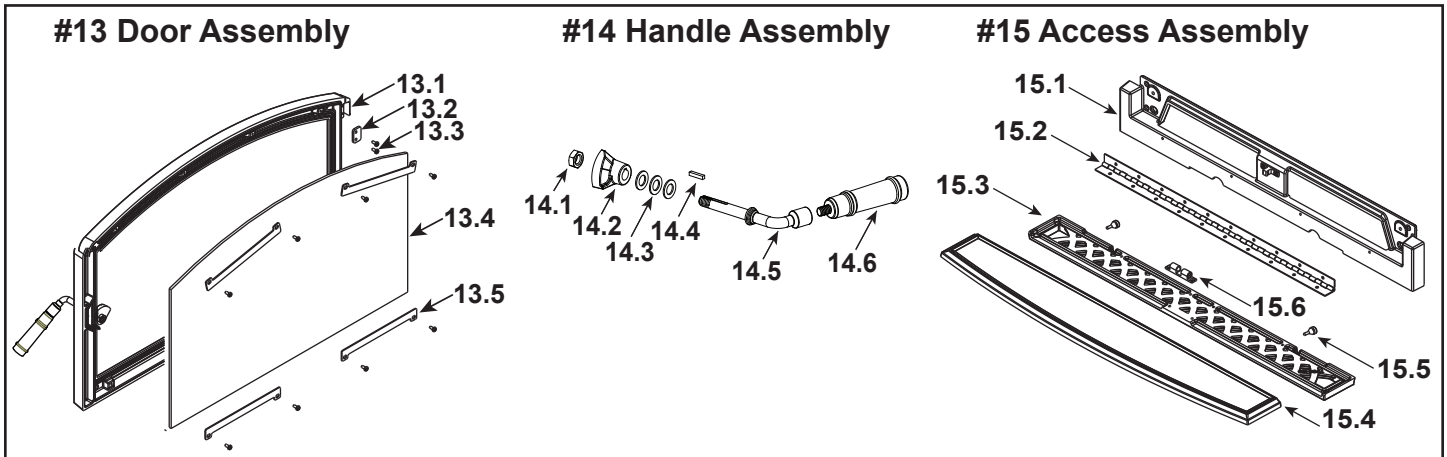

IMPORTANT: THIS IS DATED INFORMATION. Parts must be ordered from a dealer or distributor. **Hearth and Home Technologies does not sell directly to consumers.** Provide model number and serial number when requesting service parts from your dealer or distributor.

**Stocked
at Depot**

ITEM	DESCRIPTION	COMMENTS	PART NUMBER		
13	Door Assembly	Matte Black	SRV7063-009MBK		
		Porcelain Mahogany	SRV7063-009PMH		
	Door Gasket, 7/16" Rope	10 FT	844-6730	Y	
13.1	Door	Matte Black	SRV7075-123MBK		
		Porcelain Mahogany	SRV7075-123PMH		
13.2	Hinge Retainer		SRV7063-160		
13.3	Screw, Pan Head Philips, 8-32 x 3/8	Pkg of 40	225-0500/40	Y	
13.4	Glass Assembly		SRV7063-011	Y	
		Glass Tape, 3/4 x 5'	6 Ft	832-0460	Y
13.5	Glass Retainer Lower	Qty 4 req	SRV7063-166		
14	Door Handle Assembly		SRV7063-014	Y	
14.1	Nut, Side Lock Jam	Pkg of 24	226-0100/24	Y	
14.2	Cam Latch		SRV430-1141		
14.3	Washer, Sae 3/8 (3 ea)	Pkg of 3	832-0990	Y	
14.4	Key, cam Latch		SRV430-1151		
14.5	Door Handle		SRV7063-137		
14.6	Fiber Handle		SRV7060-212	Y	
15	Access Assembly	Matte Black	SRV7063-010MBK		
		Porcelain Mahogany	SRV7063-010PMH		
15.1	Front, Lower		SRV7063-125MBK		
15.2	Hinge, Continuous		7000-510		
15.3	Access	Matte Black	SRV7075-127MBK		
		Porcelain Mahogany	SRV7075-127PMH		
15.4	Ash Lip	Matte Black	SRV7075-135MBK		
		Porcelain Mahogany	SRV7075-135PMH		
15.5	Bumper, Rubber		SRV224-0340/12	Y	
15.6	Twin Ball Catch/ Striker		SRV7000-532	Y	

Additional service part numbers appear on following page.