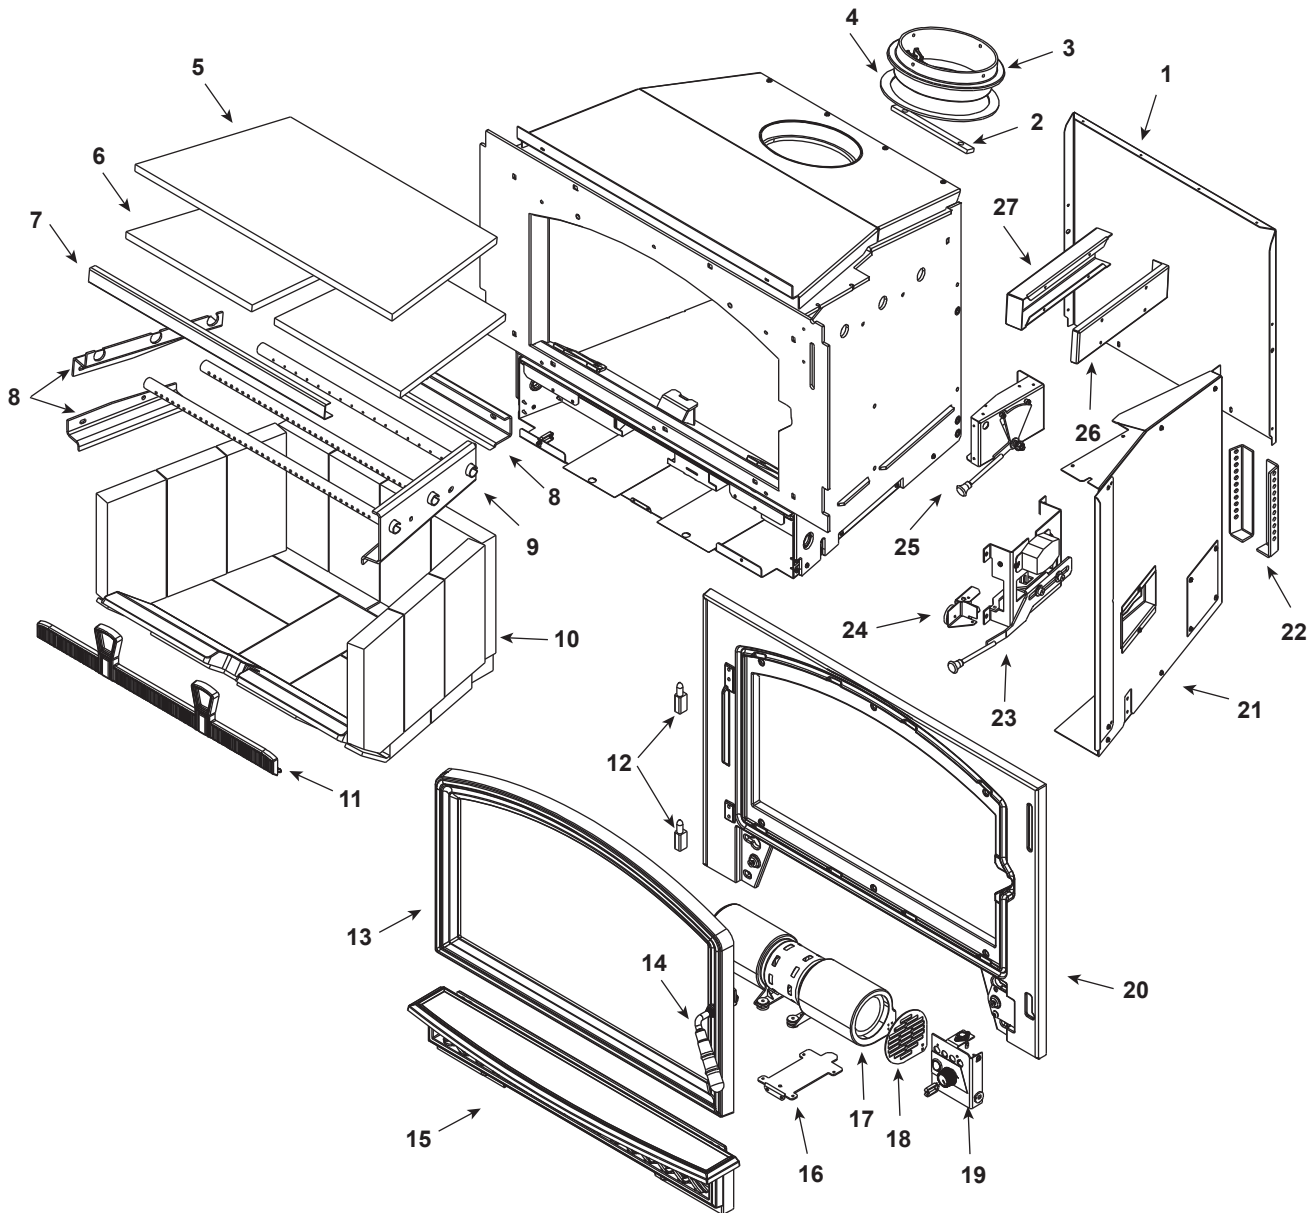

VOYAGEUR-MBK, VOYAGEUR-PMH

Part number list on following page.

IMPORTANT: THIS IS DATED INFORMATION. Parts must be ordered from a dealer or distributor. **Hearth and Home Technologies does not sell directly to consumers.** Provide model number and serial number when requesting service parts from your dealer or distributor.

Stocked at Depot

ITEM	DESCRIPTION	COMMENTS	PART NUMBER	
1	Convection Back		SRV7063-110	
2	Chimney Attach Ring		SRV7044-181	
3	Flue Attach Ring		SRV7044-154	
4	Gasket, Flue Collar		SRV7044-194	
5	Ceramic Fiber Blanket	1/2" Thick	832-3390	Y
6	Baffle Board		SRV7046-119	Y

#7 Baffle Protection Channel

Side view

7	Baffle Protection Channel		SRV7046-165	Y
8	Brick Retainer/Tube Support		SRV7046-123	Y
9	Tube Channel Assembly		SRV7046-004	Y

#10 Brick Assembly