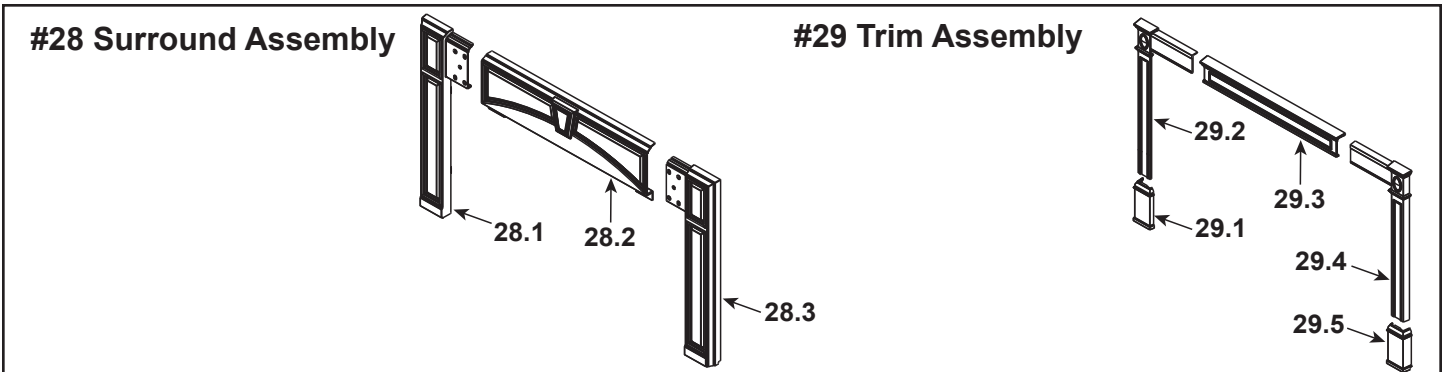

IMPORTANT: THIS IS DATED INFORMATION. Parts must be ordered from a dealer or distributor. **Hearth and Home Technologies does not sell directly to consumers.** Provide model number and serial number when requesting service parts from your dealer or distributor.

Stocked at Depot

ITEM	DESCRIPTION	COMMENTS	PART NUMBER	
28	Surround Complete Cast	Matte Black	SP-VOYA-CC-MBK	
		Porcelain Mahogany	SP-VOYA-CC-PMH	
28.1	Surround Left	Matte Black	SRV7063-133MBK	
		Porcelain Mahogany	SRV7063-133PMH	
28.2	Surround Top	Matte Black	SRV7063-129MBK	
		Porcelain Mahogany	SRV7063-129PMH	
28.3	Surround Right	Matte Black	SRV7063-131MBK	
		Porcelain Mahogany	SRV7063-131PMH	
	Component Pack		SRV7063-054	
29.1	Trim Footer Left	Matte Black	414-7090MBK	
		Porcelain Mahogany	414-7090PMH	
29.2	Trim Leg Left	Matte Black	414-7120MBK	
		Porcelain Mahogany	414-7120PMH	
29.3	Trim Header	Matte Black	414-7110MBK	
		Porcelain Mahogany	414-7110PMH	
29.4	Trim Leg right	Matte Black	414-7130MBK	
		Porcelain Mahogany	414-7130PMH	
29.5	Trim footer Right	Matte Black	414-7100MBK	
		Porcelain Mahogany	414-7100PMH	
	Surround, All Metal Standard	Order Trim Separately	SP-VOYA-STD	
	Trim Kit	Black	TRIMKIT-4331-BK	
		Gold	TRIMKIT-4331-GD	
		Nickel	TRIMKIT-4331-NL	
	Surround, All Metal, Large	Order Trim Separately	SP-VOYA-LRG	
	Trim Kit	Black	TRIMKIT-5134-BK	
		Gold	TRIMKIT-5134-GD	
		Nickel	TRIMKIT-5134-NL	
	Component Pack		SRV7063-056	
	Surround,Cast-Metal Standard	No Longer Available	SP-VOYA-CM-STD	
	Surround, Cast-Metal, Large	No Longer Available	SP-VOYA-CM-LRG	
	Component Pack		SRV7063-055