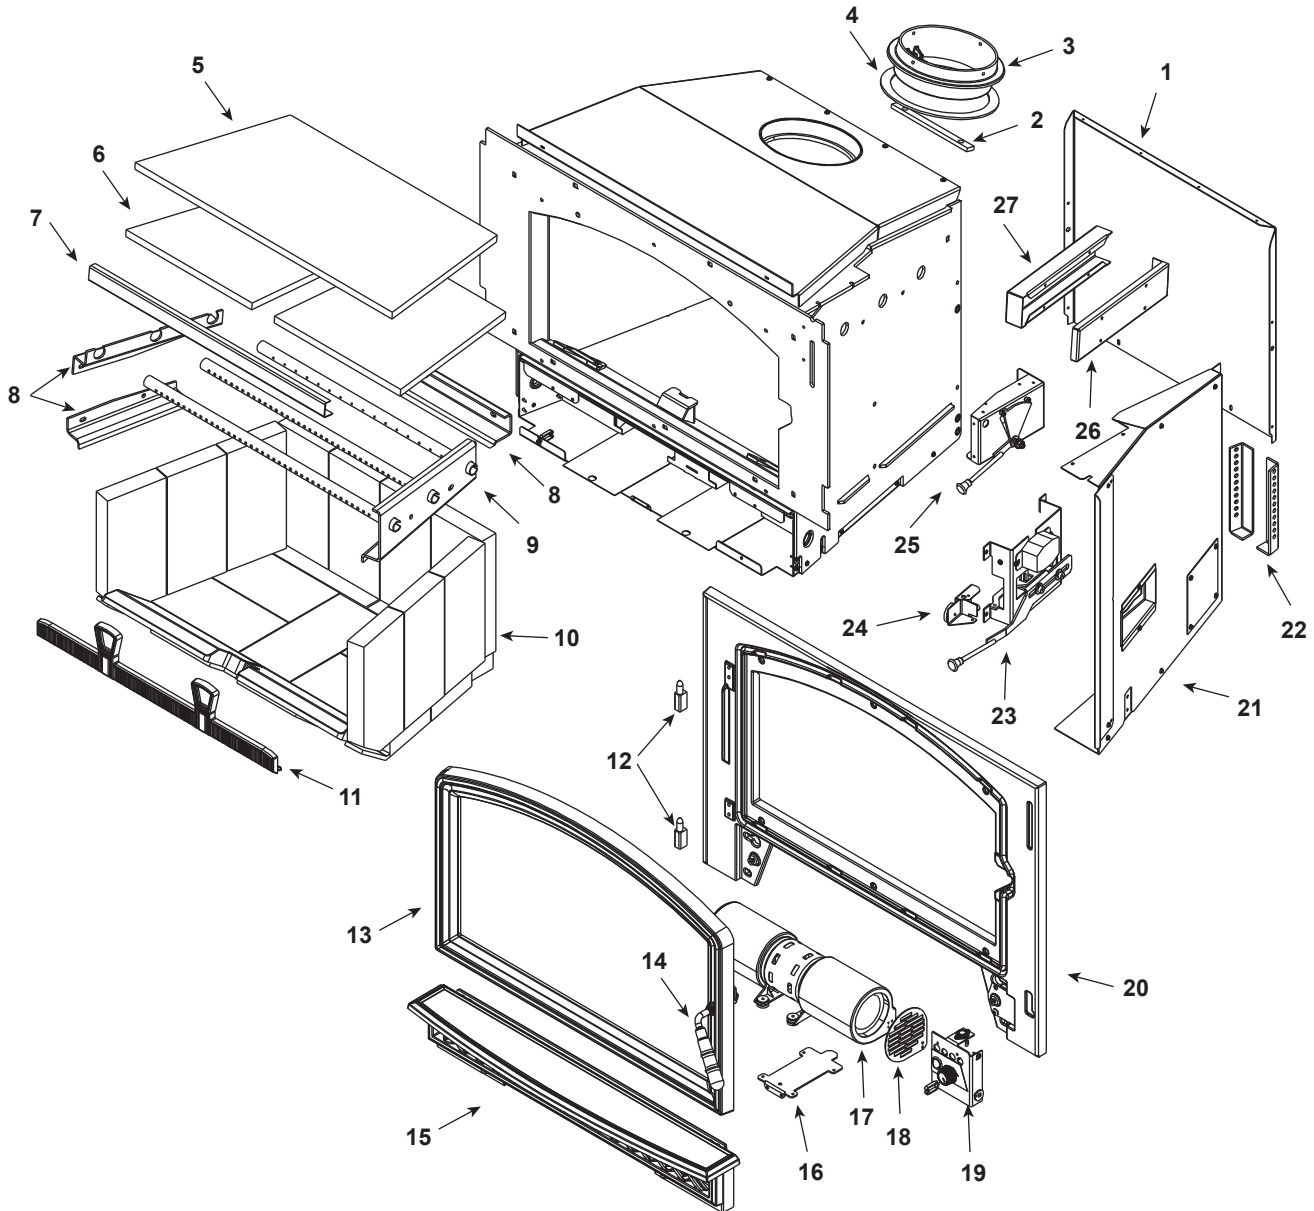

VOYAGEUR-MBK, VOYAGEUR-PMH

Part number list on following page.

Beginning Manufacturing Date: Sept 2010
Ending Manufacturing Date: April 2020

IMPORTANT: THIS IS DATED INFORMATION. Parts must be ordered from a dealer or distributor. **Hearth and Home Technologies does not sell directly to consumers.** Provide model number and serial number when requesting service parts from your dealer or distributor.

Stocked at Depot

ITEM	DESCRIPTION	COMMENTS	PART NUMBER	
1	Convection Back		SRV7063-110	
2	Chimney Attach Ring		SRV7044-181	
3	Flue Attach Ring		SRV7044-154	
4	Gasket, Flue Collar		SRV7044-194	
5	Ceramic Fiber Blanket	1/2" Thick	832-3390	Y
6	Baffle Board		SRV7046-119	Y

#7 Baffle Protection Channel

Side view

7	Baffle Protection Channel		SRV7046-165	Y
8	Brick Retainer/Tube Support		SRV7046-123	Y
9	Tube Channel Assembly		SRV7046-004	Y

#10 Brick Assembly