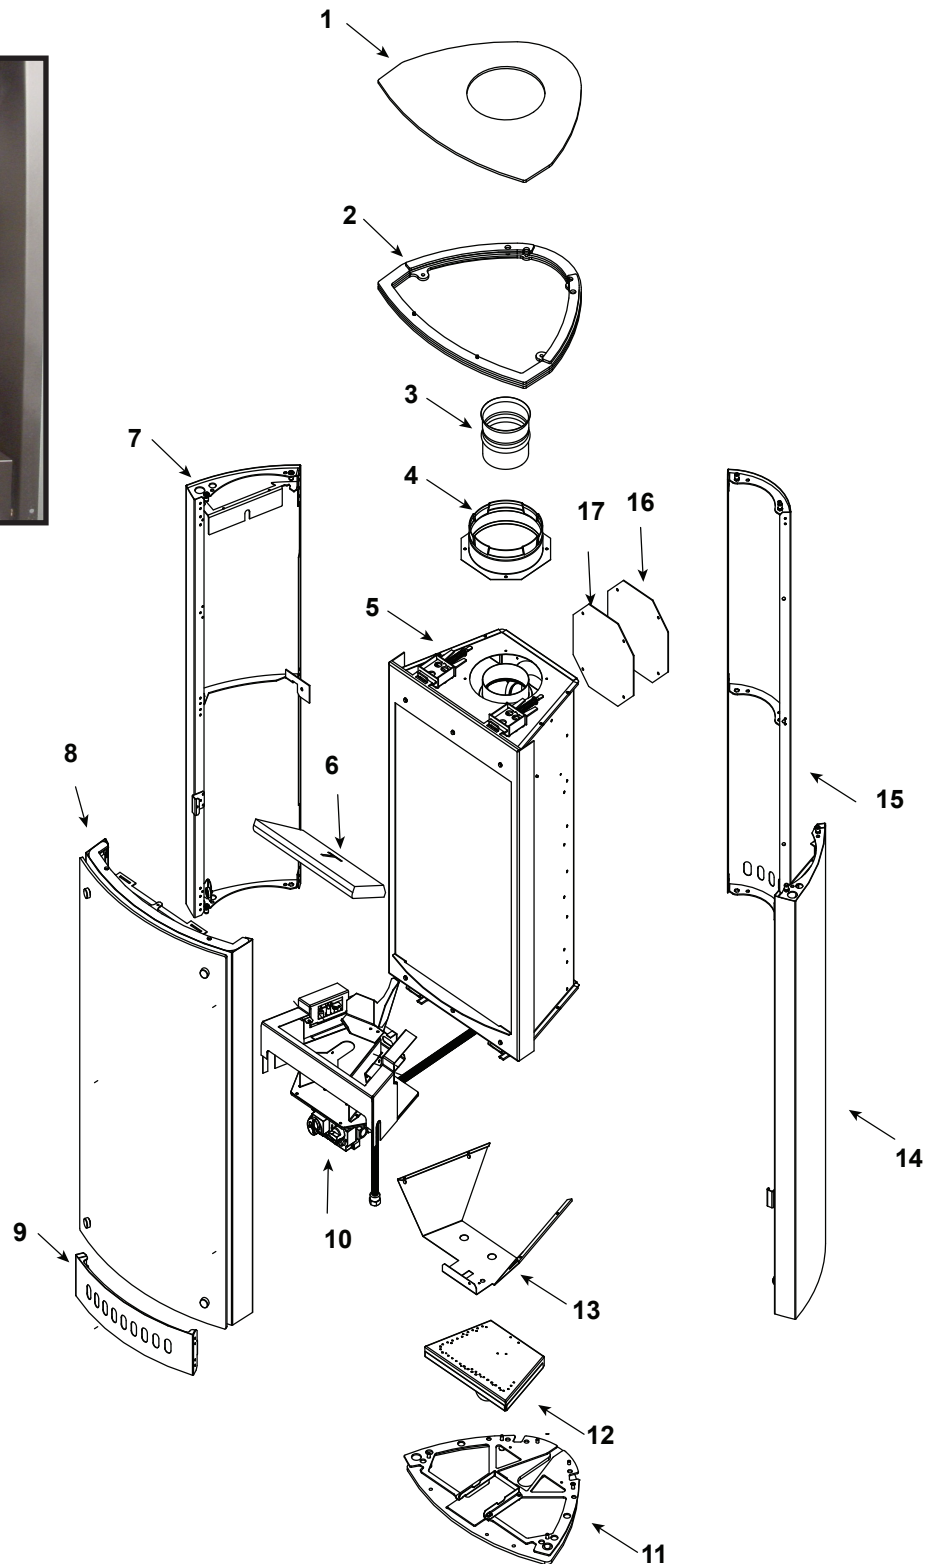

No one builds a better fire

Beginning Manufacturing Date: June 2006

Ending Manufacturing Date: Feb 2011

VRT-BZ-B-CE, VRT-BZ-N-CE, VRT-BZ-P-CE, VRT-GR-N-CE, VRT-GY-B-CE, VRT-GY-N-CE, VRT-GY-P-CE

Log Set Assembly

Part number list on following page.