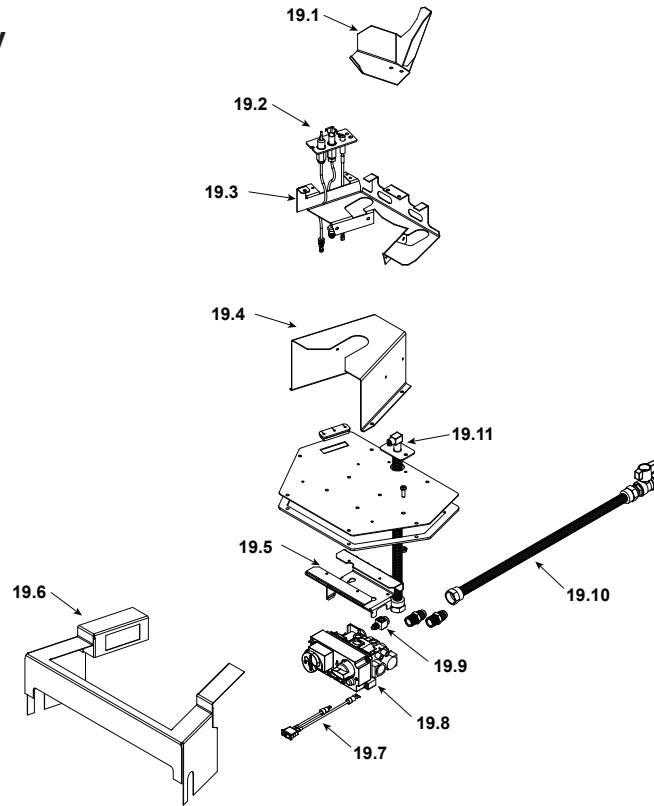

#19 Valve Assembly

IMPORTANT: THIS IS DATED INFORMATION. Parts must be ordered from a dealer or distributor. **Hearth and Home Technologies does not sell directly to consumers.** Provide model number and serial number when requesting service parts from your dealer or distributor.

ITEM	DESCRIPTION	COMMENTS	PART NUMBER
19.1	Log Bracket		SRV7031-282
19.2	Pilot Assembly N		2098-050
	Pilot Assembly P/B		2098-051
19.3	Pilot Bracket		SRV2123-140
19.4	Burner Support		SRV7031-279
19.5	Valve Bracket	No longer available	7031-278
		No longer available	2189-117
19.6	Burner Shelf		SRV2123-126
19.7	Switch Assembly, Maxitrol	No longer available	2098-145
19.8	Valve N	No longer available	2098-130
	Valve P/B	No longer available	2098-131
19.9	Thermocouple Block	No longer available	2098-146
19.10	Flex Ball Valve Assembly		2098-320A
19.11	Flex Gas Connector		383-302A
	Orifice N (#39C)		582-839
	Orifice P (#53C)		582-853
	Orifice B (#55C)		582-855

Additional service part numbers appear on following page.