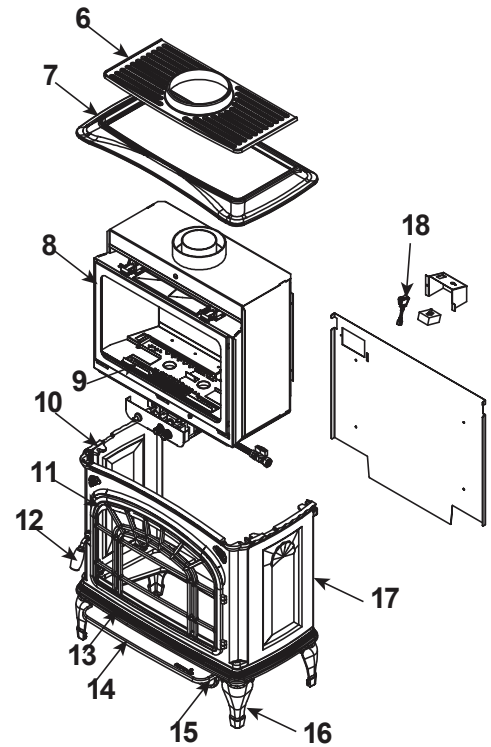

Log Set Assembly

IMPORTANT: THIS IS DATED INFORMATION. Parts must be ordered from a dealer or distributor. **Hearth and Home Technologies does not sell directly to consumers.** Provide model number and serial number when requesting service parts from your dealer or distributor.

Stocked at Depot

ITEM	DESCRIPTION	COMMENTS	PART NUMBER	
	Log Set Assembly	No longer available	LOGS-V2	
1	Log 1	No longer available	SRV586-701	
2	Log 2	No longer available	SRV586-703	
3	Log 3	No longer available	SRV586-702	
4	Log 4	No longer available	SRV586-704	
5	Log 5	No longer available	SRV586-705	
6	Top Grill Plate-Black	No longer available	SRV586-331BK	
7	Top Plate	No longer available	SRV586-332BK	
8	Glass Door Assembly	No longer available	GLA-V2	
9	Burner NG		SRV586-174A	Y
	Burner LP	No longer available	586-175A	
10	Left Side Plate	No longer available	SRV586-337BK	
11	Front Plate	No longer available	SRV586-336BK	
12	Vienna Handle	No longer available	585-HANDLE	
13	Base Plate	No longer available	SRV586-339BK	
14	Ashlip Plate	No longer available	SRV586-340BK	
15	Skirt Plate	No longer available	SRV586-341BK	
16	Legs	No longer available	SRV586-342BK	
17	Right Side Plate	No longer available	SRV586-338BK	
18	On/Off Rocket Switch		060-521A