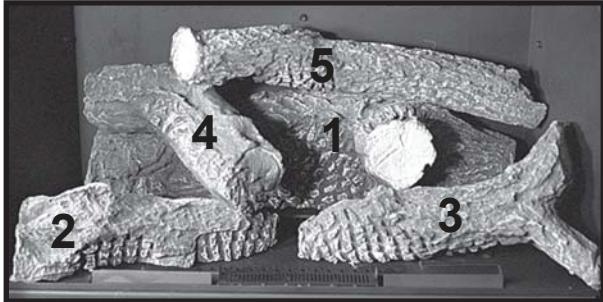

Log Set Assembly

IMPORTANT: THIS IS DATED INFORMATION. Parts must be ordered from a dealer or distributor. **Hearth and Home Technologies does not sell directly to consumers.** Provide model number and serial number when requesting service parts from your dealer or distributor.

Stocked at Depot

ITEM	DESCRIPTION	COMMENTS	PART NUMBER	
	Log Set Assembly	No longer available	LOGS-V2	
1	Log 1	No longer available	SRV586-701	
2	Log 2	No longer available	SRV586-703	
3	Log 3	No longer available	SRV586-702	
4	Log 4	No longer available	SRV586-704	
5	Log 5	No longer available	SRV586-705	
6	Top Grill Plate-Black	No longer available	SRV586-331BK	
7	Top Plate	No longer available	SRV586-332BK	
8	Glass Door Assembly	No longer available	GLA-V2	
9	Burner NG		SRV586-174A	Y
	Burner LP	No longer available	586-175A	
10	Left Side Plate	No longer available	SRV586-337BK	
11	Front Plate	No longer available	SRV586-336BK	
12	Vienna Handle	No longer available	585-HANDLE	
13	Base Plate	No longer available	SRV586-339BK	
14	Ashlip Plate	No longer available	SRV586-340BK	
15	Skirt Plate	No longer available	SRV586-341BK	
16	Legs	No longer available	SRV586-342BK	
17	Right Side Plate	No longer available	SRV586-338BK	
18	On/Off Rocket Switch		060-521A