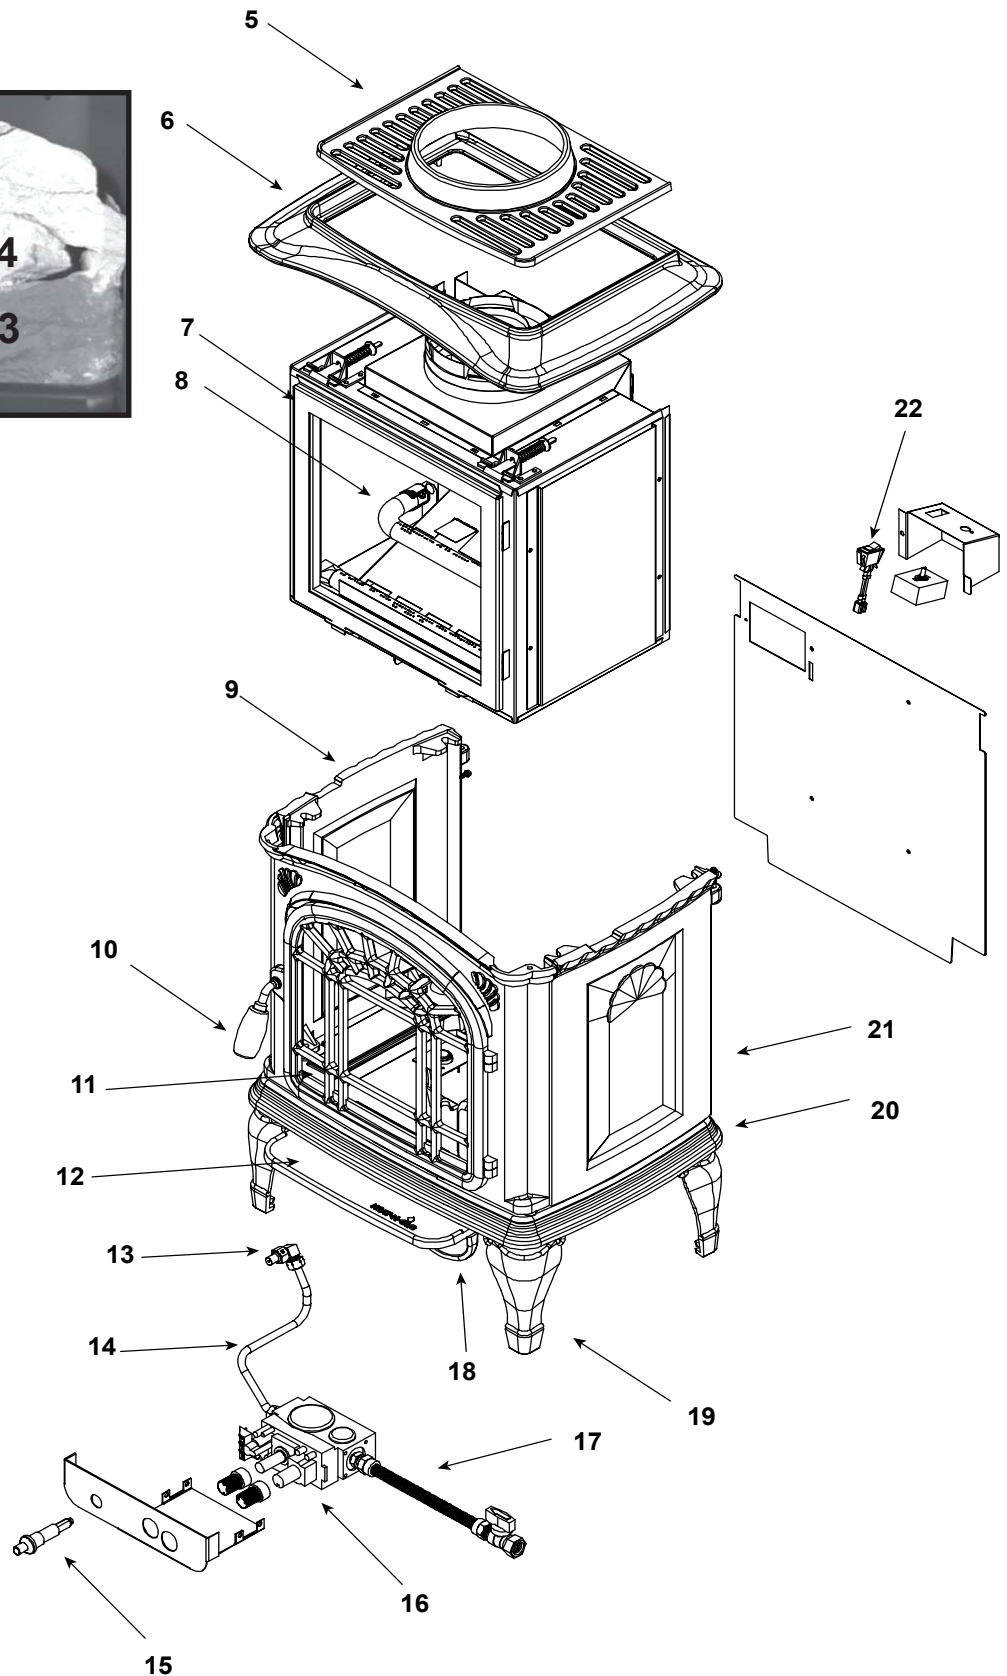

Log Set Assembly

Part number list on following page.

No one builds a better fire

Beginning Manufacturing Date: July 1999

Ending Manufacturing Date: Jan 2002

IMPORTANT: THIS IS DATED INFORMATION. Parts must be ordered from a dealer or distributor. **Hearth and Home Technologies does not sell directly to consumers.** Provide model number and serial number when requesting service parts from your dealer or distributor.

**Stocked
at Depot**

ITEM	DESCRIPTION	COMMENTS	PART NUMBER	
	Log Set Assembly	No longer available	LOGS-TOWN1	Y
1	Log 1	No longer available	SRV419-705	
2	Log 2		SRV446-703	
3	Log 3	No longer available	SRV446-714	
4	Log 4	No longer available	SRV446-715	
5	Top Grill Plate-Black	No longer available	SRV585-331BK	
6	Top Plate	No longer available	SRV585-332BK	
7	Glass Door Assembly	No longer available	SRV585-600A	
8	Burner NG/LP	No longer available	SRV585-325A	
9	Left Side Plate	No longer available	SRV585-337BK	
10	Vienna Handle	No longer available	585-HANDLE	
11	Front Plate	No longer available	SRV585-336BK	
12	Ashlip Plate	No longer available	SRV585-340BK	
13	Burner Orifice NG (#38A)	No longer available	057-800	
	Burner Orifice LP (#53A)		060-801	Y
14	Burner Tube		477-301A	Y
15	Piezo Ignitor		291-513	Y
16	Valve NG		SRV230-0710	Y
	Valve LP		SRV230-0720	Y
17	Flex Ball Valve Assembly		SRV302-320	Y
18	Skirt Plate	No longer available	SRV585-341BK	
19	Legs	No longer available	SRV585-342BK	
20	Base Plate	No longer available	SRV585-339BK	
21	Right Side Plate	No longer available	SRV585-338BK	
22	On/Off Rocket Switch		060-521A	Y
	Flame Control Knob		571-533	Y
	Junction Box	No longer available	040-250A	
	Mineral Wool		050-721	
	Pilot Assembly NG		2103-010	Y
	Pilot Assembly LP		2103-011	Y
	Thermocouple	for NG 2103-511 / for LP 571-511		Y
	Thermopile		2103-512	Y
	Pilot Control Knob		SRV37D0010	
	Service Bolt Kit	No longer available	SRV585-800	
	Conversion Kit NG	No longer available	NGK-VI	
	Conversion Kit LP	No longer available	LPK-VI	
	Pilot Orifice NG		SRV2103-116	Y
	Pilot Orifice LP	No longer available	571-517	
	Regulator NG		SRV230-1570	Y
	Regulator LP		SRV230-1520	Y

Colored castings listed on following page.