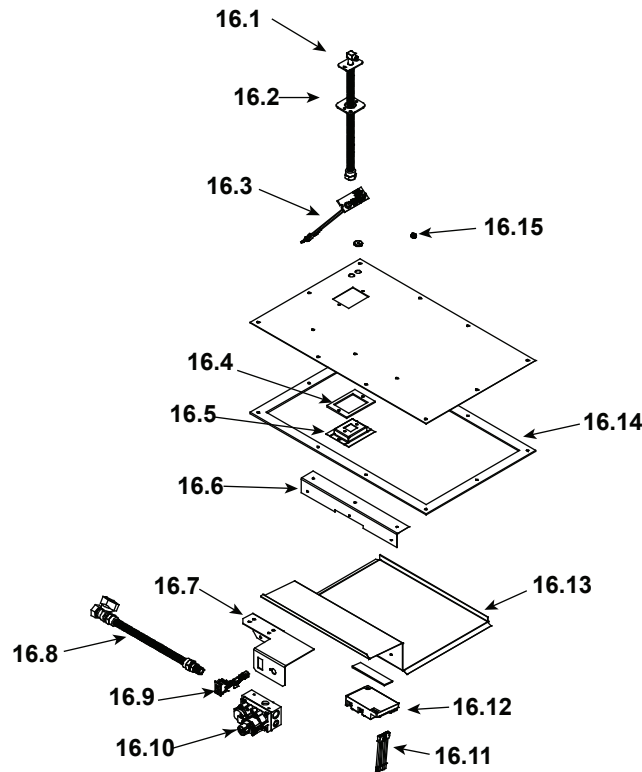

#16 Valve Assembly

IMPORTANT: THIS IS DATED INFORMATION. When requesting service or replacement parts for your appliance please provide model number and serial number. All parts listed in this manual may be ordered from an authorized dealer.

Stocked
in Depot

ITEM	DESCRIPTION	COMMENTS	PART NUMBER	
16.1	Flexible Gas Connector		383-302A	Y
16.2	Burner Neck Gasket		438-407	
16.3	Pilot Assembly NG		SRV2090-012	Y
	Pilot Assembly LP		2090-013	Y
	Pilot Tube		SRV446-301	Y
16.4	Orifice Bracket Gasket		2087-110	
16.5	Orifice Bracket		2087-109	
16.6	Valve L Bracket		674-168	
16.7	Valve Bracket		2087-116	
16.8	Flex Ball Valve Assembly		SRV302-320	Y
16.9	ON/OFF Rocker Switch		060-521A	Y
16.10	Valve NG		SRV593-500	Y
	Valve LP		SRV593-501	Y
16.11	Wire Assembly		SRV593-590	Y
16.12	Control Module		SRV593-592	Y
16.13	Valve Bracket		2087-117	
16.14	Valve Plate Gasket		2087-112	
16.15	Burner Orifice (NG) (#32C)		SRV582-832	Y
	Burner Orifice (LP) (#50C)		582-850	Y

Additional service part numbers appear on following page.