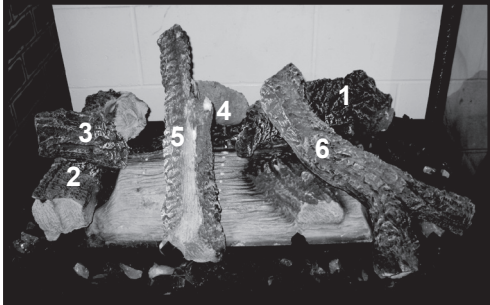

Log Set Assembly