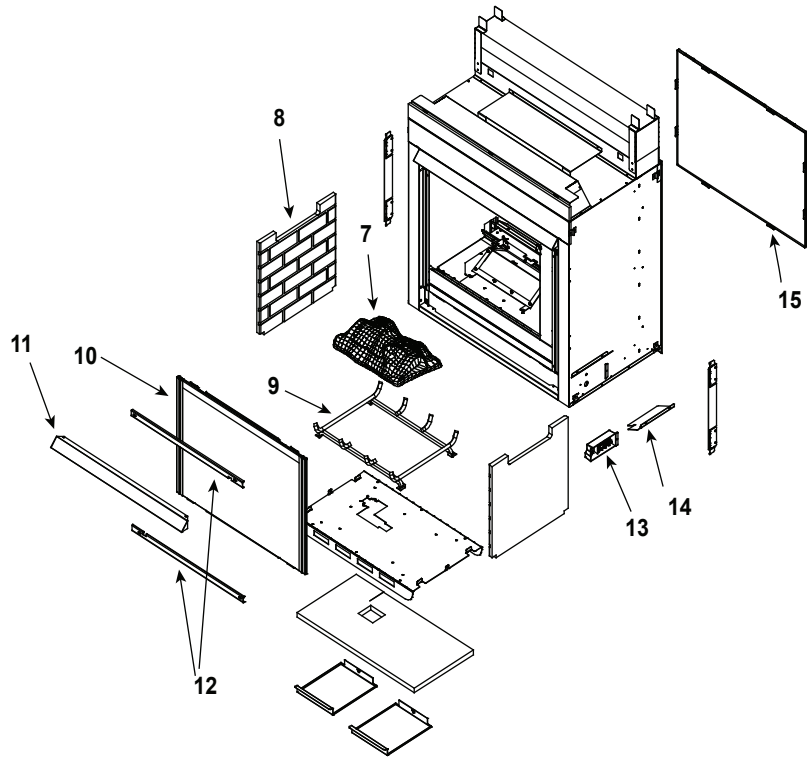

Log Set Assembly

Wind Screen Assembly

IMPORTANT: THIS IS DATED INFORMATION. When requesting service or replacement parts for your appliance please provide model number and serial number. All parts listed in this manual may be ordered from an authorized dealer.

**Stocked
in Depot**

ITEM	DESCRIPTION	COMMENTS	PART NUMBER	
	Log Set Assembly /Burner Assembly		SRV2087-004	Y
1	Log 1		SRV2005-701	
2	Log 2		SRV2005-700	
3	Log 3		SRV2005-702	
4	Log 4		SRV2005-703	
5	Log 5		SRV2005-704	
6	Log 6		SRV2077-701	
7	Burner Assembly / Log Assembly		SRV2087-004	Y
	Burner Assembly	No longer available	2087-004	
9	Grate Assembly		SRV2005-012	
8	Refractory, Side		SRV2005-730	
10	Indoor Glass Assembly		GLA-6TROC	Y
11	Hood - Interior Side		SRV60-143-BK	
12	Glass Clip		2087-121	
13	Junction Box		SRV4021-013	Y
14	Junction Box Shield		2087-149	
15	Outdoor Glass Assembly	All others	GLA-OUTDOOR2	
		UPGRADE2-TWII (No longer available)	2086-024	

Stocked
in Depot

ITEM	DESCRIPTION	COMMENTS	PART NUMBER	
16.1	Flexible Gas Connector		383-302A	Y
16.2	Burner Neck Gasket		438-407	
16.3	Pilot Assembly NG		SRV2090-012	Y
	Pilot Assembly LP		2090-013	Y
	Pilot Tube		SRV446-301	Y
16.4	Orifice Bracket Gasket		2087-110	
16.5	Orifice Bracket		2087-109	
16.6	Valve L Bracket		674-168	
16.7	Valve Bracket		2087-116	
16.8	Flex Ball Valve Assembly		SRV302-320	Y
16.9	ON/OFF Rocker Switch		060-521A	Y
16.10	Valve NG		SRV593-500	Y
	Valve LP		SRV593-501	Y
16.11	Wire Assembly		SRV593-590	Y
16.12	Control Module		SRV593-592	Y
16.13	Valve Bracket		2087-117	
16.14	Valve Plate Gasket		2087-112	
16.15	Burner Orifice (NG) (#32C)		SRV582-832	Y
	Burner Orifice (LP) (#50C)		582-850	Y