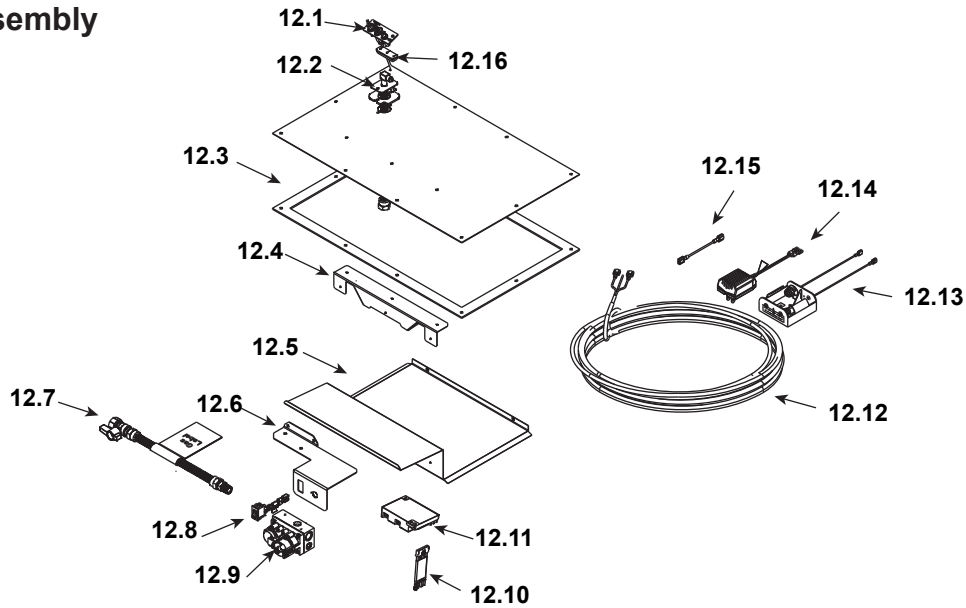

#12 Valve Assembly

IMPORTANT: THIS IS DATED INFORMATION. Parts must be ordered from a dealer or distributor.
Hearth and Home Technologies does not sell directly to consumers. Provide model number and serial number when requesting service parts from your dealer or distributor.

Stocked in Depot

ITEM	DESCRIPTION	COMMENTS	PART NUMBER	Stocked in Depot
12.1	Pilot Assembly NG		SRV2090-012	Y
	Pilot Assembly Propane		2090-013	Y
	Pilot Tube		SRV485-301	Y
12.2	Flex Tube Assembly		4021-428	
12.3	Valve Plate Gasket		2087-112	
12.4	Valve L Bracket		674-168	
12.5	Valve Bracket		2087-117	
12.6	Valve Assembly Bracket		2087-116	
12.7	Flex Ball Valve Assembly		SRV302-320	Y
12.8	ON/OFF Rocker Switch Assembly		060-521A	Y
12.9	Valve NG		SRV593-500	Y
	Valve Propane		SRV593-501	Y
12.10	Wire Assembly		SRV593-590	Y
12.11	Control Module		SRV593-592	Y
12.12	Wall Switch Wire		SRV2118-170	Y
12.13	Battery Pack		SRV593-594	Y
12.14	Power Supply		SRV593-593	Y
12.15	Jumper Wire		2155-033	Y
12.16	3-Hole Grommet		SRV2118-420	
	Burner Orifice (NG) (#32C)		SRV582-832	Y
	Burner Orifice (Propane) (#50C)		582-850	Y

Additional service part numbers appear on following page.