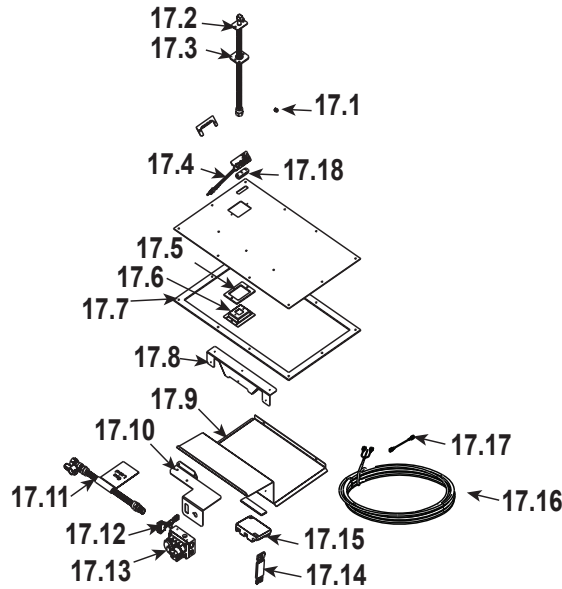

#17 Valve Assembly

IMPORTANT: THIS IS DATED INFORMATION. Parts must be ordered from a dealer or distributor. **Hearth and Home Technologies does not sell directly to consumers.** Provide model number and serial number when requesting service parts from your dealer or distributor.

**Stocked
in Depot**

ITEM	DESCRIPTION	COMMENTS	PART NUMBER	
17.1	Burner Orifice (NG) (#32C)		SRV582-832	Y
	Burner Orifice (Propane) (#50C)		582-850	Y
17.2	Flex Tube Assembly		4021-428	
17.3	Burner Neck Gasket		438-407	
17.4	Pilot Assembly NG		SRV2090-012	Y
	Pilot Assembly Propane		2090-013	Y
	Pilot Tube		SRV485-301	Y
17.5	Orifice Bracket Gasket		2087-110	
17.6	Orifice Bracket		2087-109	
17.7	Valve Plate Gasket		2087-112	
17.8	Valve L Bracket		674-168	
17.9	Valve Bracket		2087-117	
17.10	Valve Bracket		2087-116	
17.11	Flex Ball Valve Assembly		SRV302-320	Y
17.12	ON/OFF Rocker Switch		060-521A	Y
17.13	Valve NG		SRV593-500	Y
	Valve Propane		SRV593-501	Y
17.14	Wire Assembly		SRV593-590	Y
17.15	Control Module		SRV593-592	Y
17.16	Wall Switch Wire		SRV2118-170	Y
17.17	Jumper Wire		2155-033	Y
17.18	3-Hole Grommet		SRV2118-420	

Additional service part numbers appear on following page.