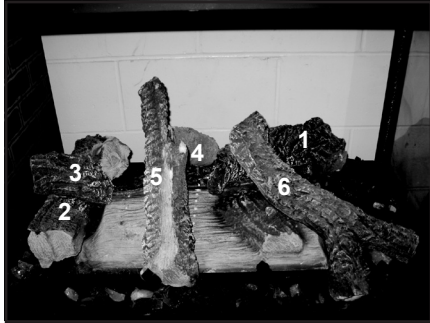

Log Set Assembly

IMPORTANT: THIS IS DATED INFORMATION. Parts must be ordered from a dealer or distributor. **Hearth and Home Technologies does not sell directly to consumers.** Provide model number and serial number when requesting service parts from your dealer or distributor.

**Stocked
in Depot**

ITEM	DESCRIPTION	COMMENTS	PART NUMBER	
	Log Set Assembly		LOGS-MSR	Y
1	Log 1	Pre 5/15/16 Must order complete assembly	SRV2005-701	
2	Log 2		SRV2005-700	
3	Log 3		SRV2005-702	
4	Log 4		SRV2005-703	
5	Log 5		SRV2005-704	
6	Log 6		SRV2005-705	
7	Burner Assembly		2087-004	Y
8	Refractory, Side		SRV2005-730	
9	Grate Assembly		SRV2005-012	
10	Indoor Glass Assembly		GLA-6TROC	Y
11	Glass Clip		2087-121	
12	Drain Pan	Qty 2 req	2087-118	
13	Junction Box		SRV4021-013	Y
14	Junction Box Shield		2087-149	
15	Outdoor Glass Assembly		GLA-OUTDOOR2	
16	Mesh Assembly, Exterior		2368-030	
	Mesh		2368-225