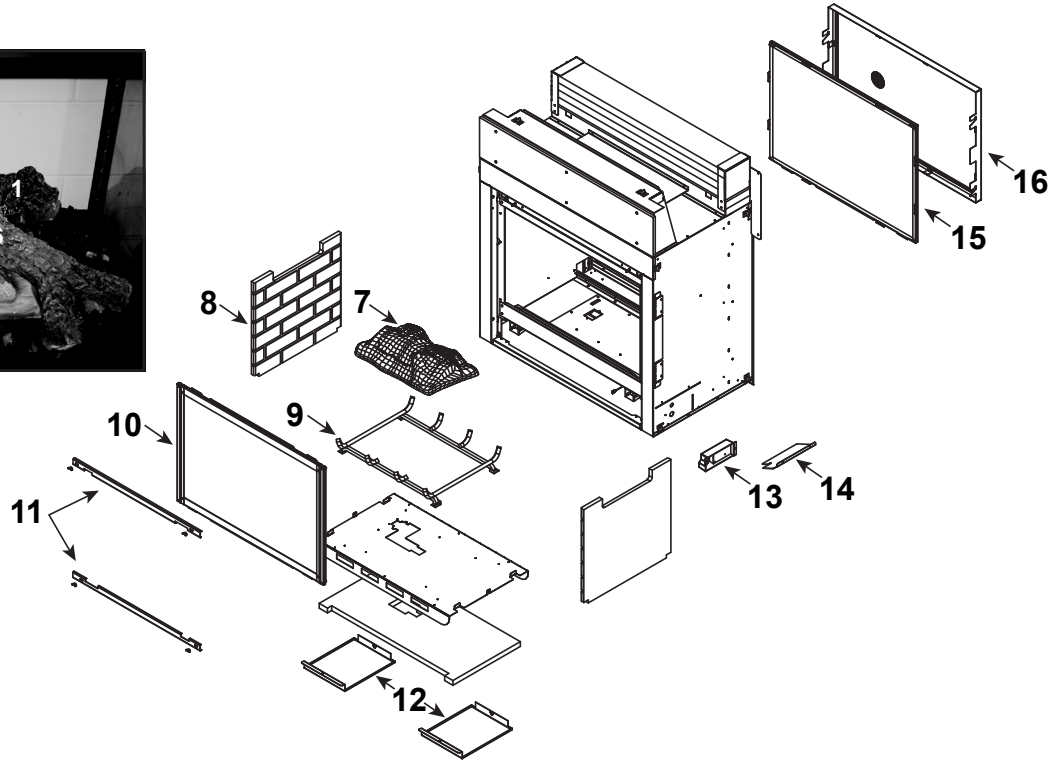

Log Set Assembly

IMPORTANT: THIS IS DATED INFORMATION. Parts must be ordered from a dealer or distributor. **Hearth and Home Technologies does not sell directly to consumers.** Provide model number and serial number when requesting service parts from your dealer or distributor.

**Stocked
in Depot**

ITEM	DESCRIPTION	COMMENTS	PART NUMBER	
	Log Set Assembly		LOGS-MSR	Y
1	Log 1	Pre 5/15/16 Must order complete assembly	SRV2005-701	
2	Log 2		SRV2005-700	
3	Log 3		SRV2005-702	
4	Log 4		SRV2005-703	
5	Log 5		SRV2005-704	
6	Log 6		SRV2005-705	
7	Burner Assembly		2087-004	Y
8	Refractory, Side		SRV2005-730	
9	Grate Assembly		SRV2005-012	
10	Indoor Glass Assembly		GLA-6TROC	Y
11	Glass Clip		2087-121	
12	Drain Pan	Qty 2 req	2087-118	
13	Junction Box		SRV4021-013	Y
14	Junction Box Shield		2087-149	
15	Outdoor Glass Assembly		GLA-OUTDOOR2	
16	Mesh Assembly, Exterior		2368-030	
	Mesh		2368-225