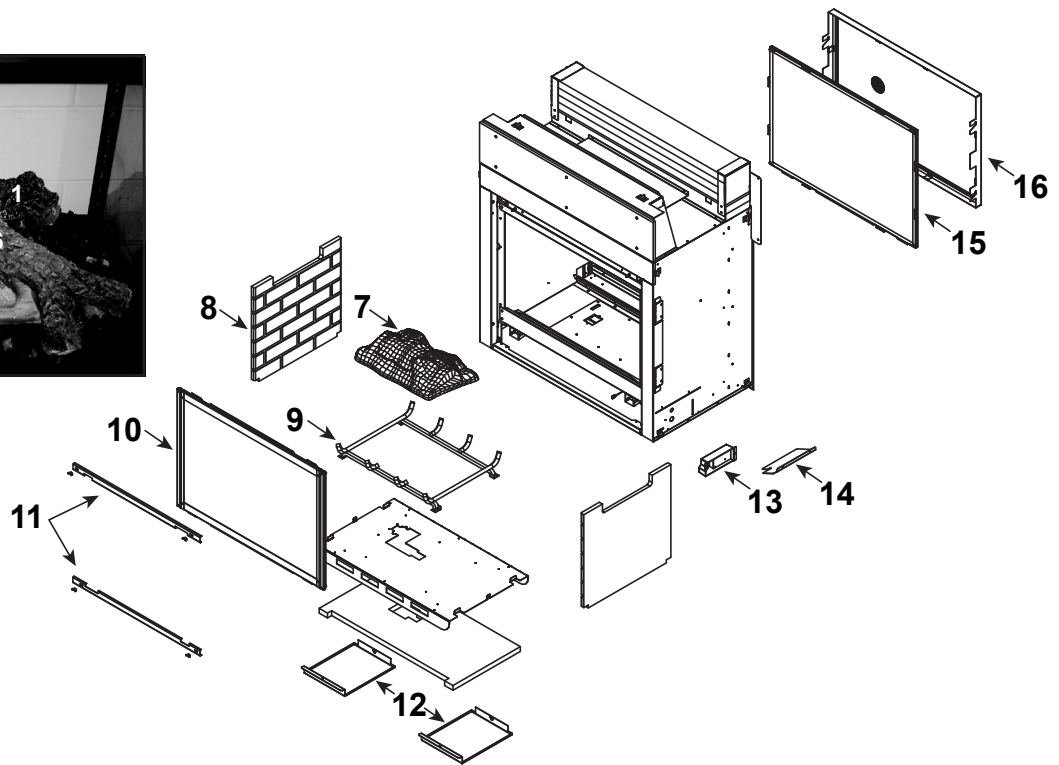

Log Set Assembly

IMPORTANT: THIS IS DATED INFORMATION. Parts must be ordered from a dealer or distributor. **Hearth and Home Technologies does not sell directly to consumers.** Provide model number and serial number when requesting service parts from your dealer or distributor.

Stocked
in Depot

ITEM	DESCRIPTION	COMMENTS	PART NUMBER	
	Log Set Assembly		LOGS-MSR	Y
1	Log 1	Pre 5/15/16 Must order complete assembly	SRV2005-701	
2	Log 2		SRV2005-700	
3	Log 3		SRV2005-702	
4	Log 4		SRV2005-703	
5	Log 5		SRV2005-704	
6	Log 6		SRV2005-705	
7	Burner Assembly		2087-004	Y
8	Refractory, Side		SRV2005-730	
9	Grate Assembly		2005-012	
10	Indoor Glass Assembly		GLA-6TROC	Y
11	Glass Clip		2087-121	
12	Drain Pan	Qty 2 req	2087-118	
13	Junction Box		SRV4021-013	Y
14	Junction Box Shield		2087-149	
15	Outdoor Glass Assembly		GLA-OUTDOOR2	
16	Mesh Assembly, Exterior		2368-030	
	Mesh		2368-225