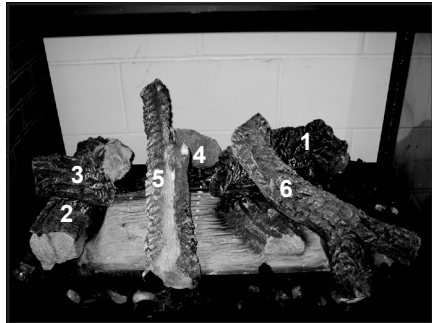

Log Set Assembly

IMPORTANT: THIS IS DATED INFORMATION. Parts must be ordered from a dealer or distributor. **Hearth and Home Technologies does not sell directly to consumers.** Provide model number and serial number when requesting service parts from your dealer or distributor.

Stocked
in Depot

ITEM	DESCRIPTION	COMMENTS	PART NUMBER	
	Log Set Assembly		LOGS-MSR	Y
1	Log 1	Pre 5/15/16 Must order complete assembly	SRV2005-701	
2	Log 2		SRV2005-700	
3	Log 3		SRV2005-702	
4	Log 4		SRV2005-703	
5	Log 5		SRV2005-704	
6	Log 6		SRV2005-705	
7	Burner Assembly		2087-004	Y
8	Refractory, Side		SRV2005-730	
9	Grate Assembly		2005-012	
10	Indoor Glass Assembly		GLA-6TROC	Y
11	Glass Clip		2087-121	
12	Drain Pan	Qty 2 req	2087-118	
13	Junction Box		SRV4021-013	Y
14	Junction Box Shield		2087-149	
15	Outdoor Glass Assembly		GLA-OUTDOOR2	
16	Mesh Assembly, Exterior		2368-030	
	Mesh		2368-225