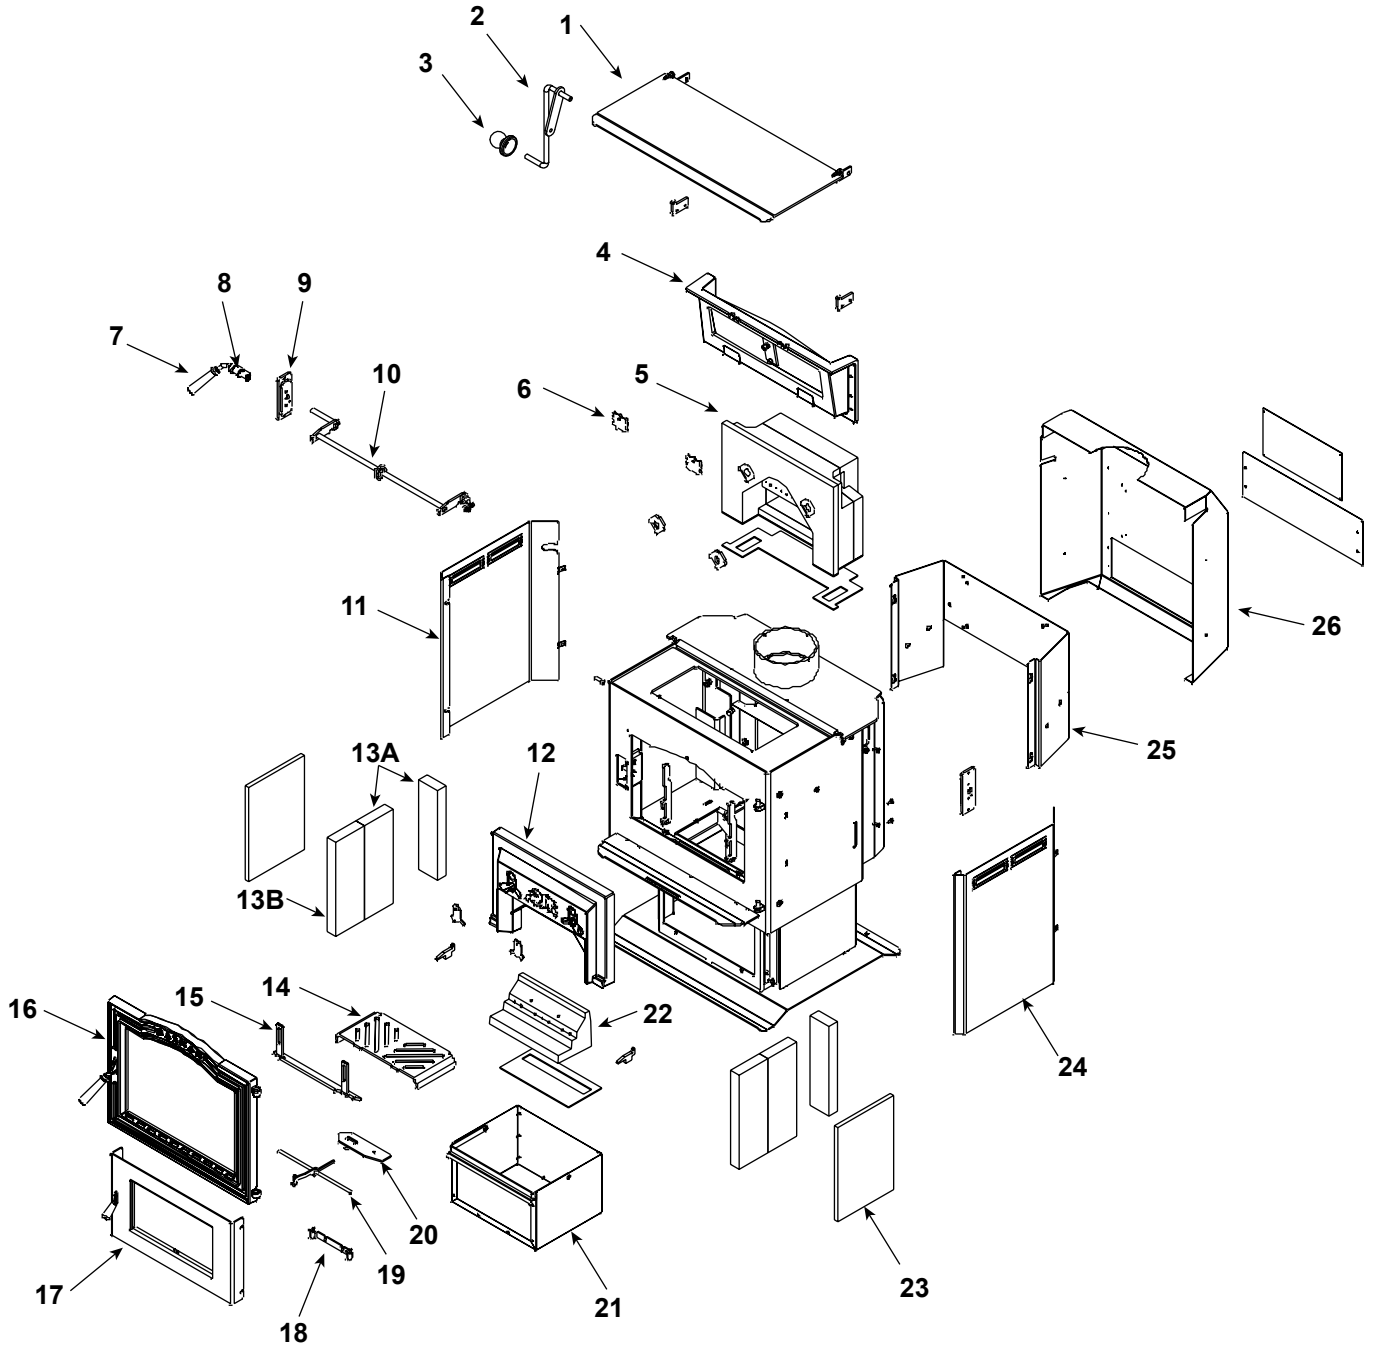

1-90-857000-1

Part number list on following page.