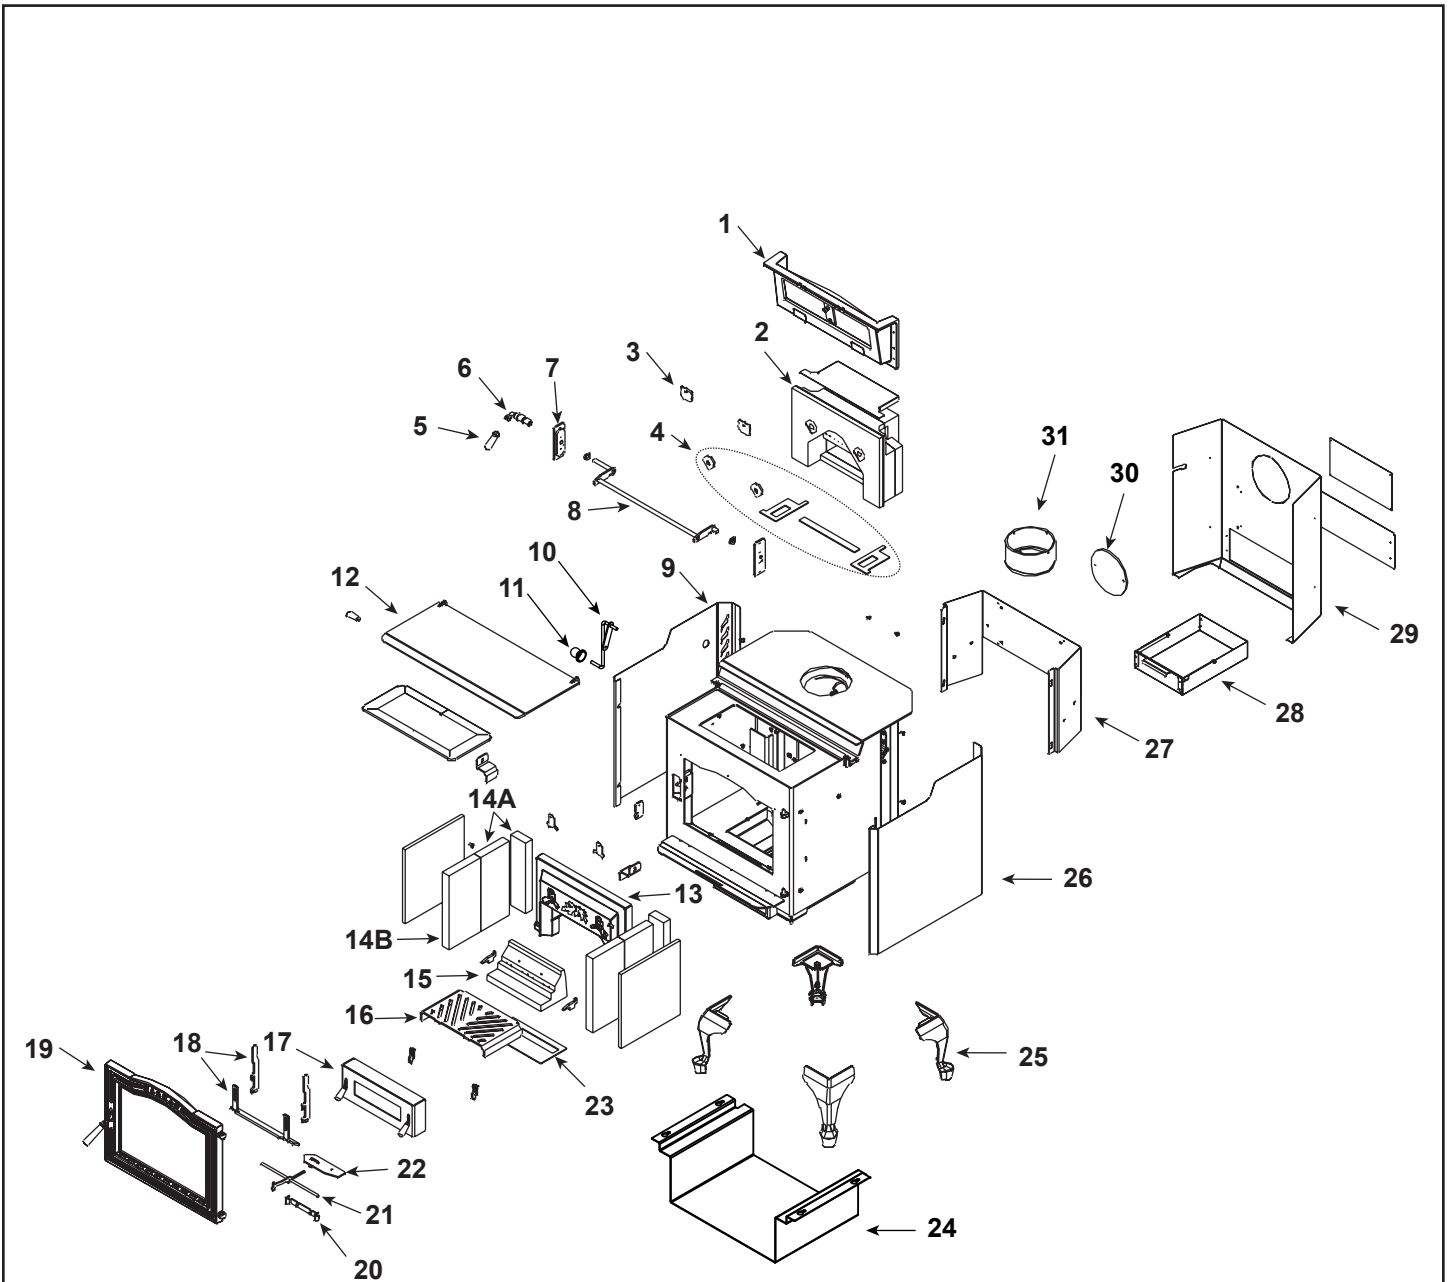

1-90-858000-1

Part number list on following page.