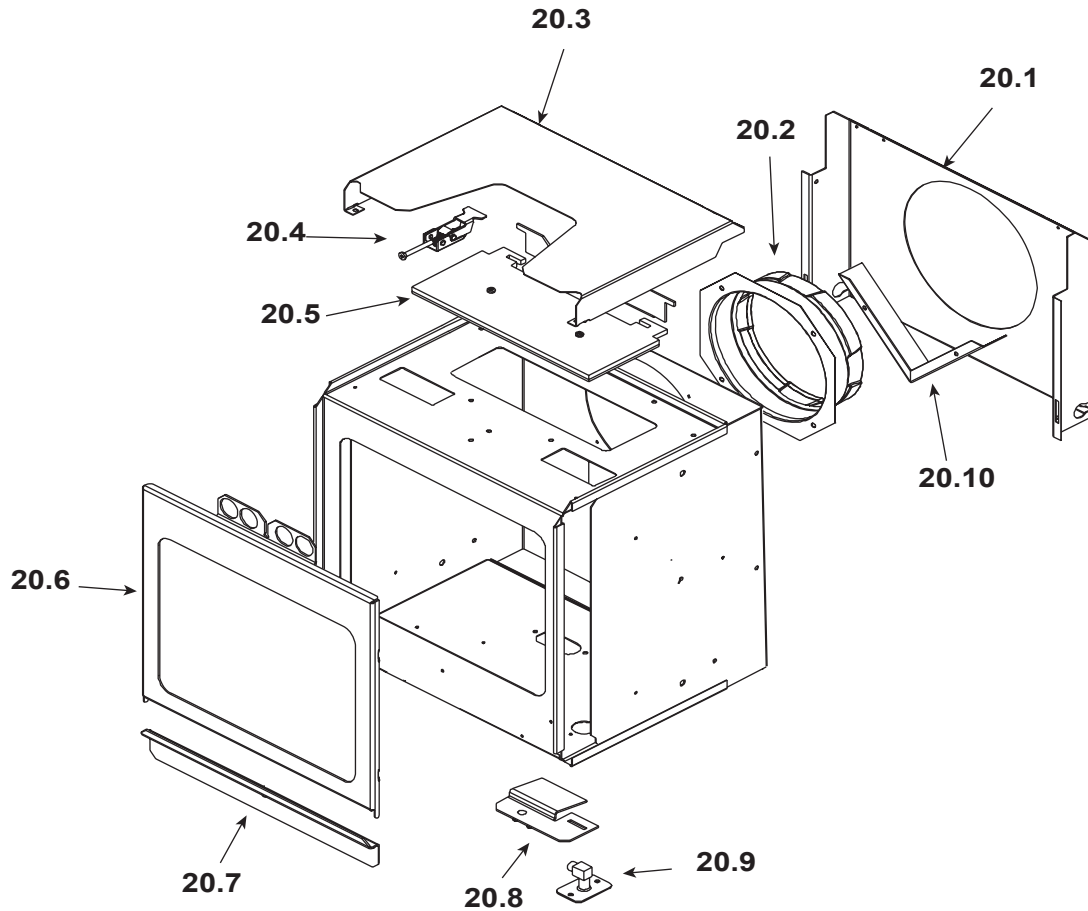

No one builds a better fire

Beginning Manufacturing Date: June 2004
Ending Manufacturing Date: August 2014

20 Firebox Assembly

IMPORTANT: THIS IS DATED INFORMATION. Parts must be ordered from a dealer or distributor. **Hearth and Home Technologies does not sell directly to consumers.** Provide model number and serial number when requesting service parts from your dealer or distributor.

**Stocked
at Depot**

ITEM	DESCRIPTION	COMMENTS:	PART NUMBER	
20.1	Blower Shroud Back		7016-132	
20.2	Adapter, DV		SRV7010-172	
	Gasket, Adapter Elbow		460-0610	
20.3	Blower Shroud Top		7016-118	
20.4	Latch, Draw		229-0640	Y
20.5	Relief Door Assembly		7016-005	
	Relief door Bracket		SRV7016-121	
20.6	Door w/ Glass Assembly	No longer available	GLA-TPB	
	Door Frame Only		7016-117	
	Glass Assembly, Only		GLA-TP	Y
20.7	Door Retainer		7016-134	
20.8	Air Shutter Assembly		SRV7016-034	Y
20.9	Bulk Head w/Flex Tube		SRV7000-156	Y
20.10	Flue Shield		7016-130	

Additional service part numbers appear on following page.