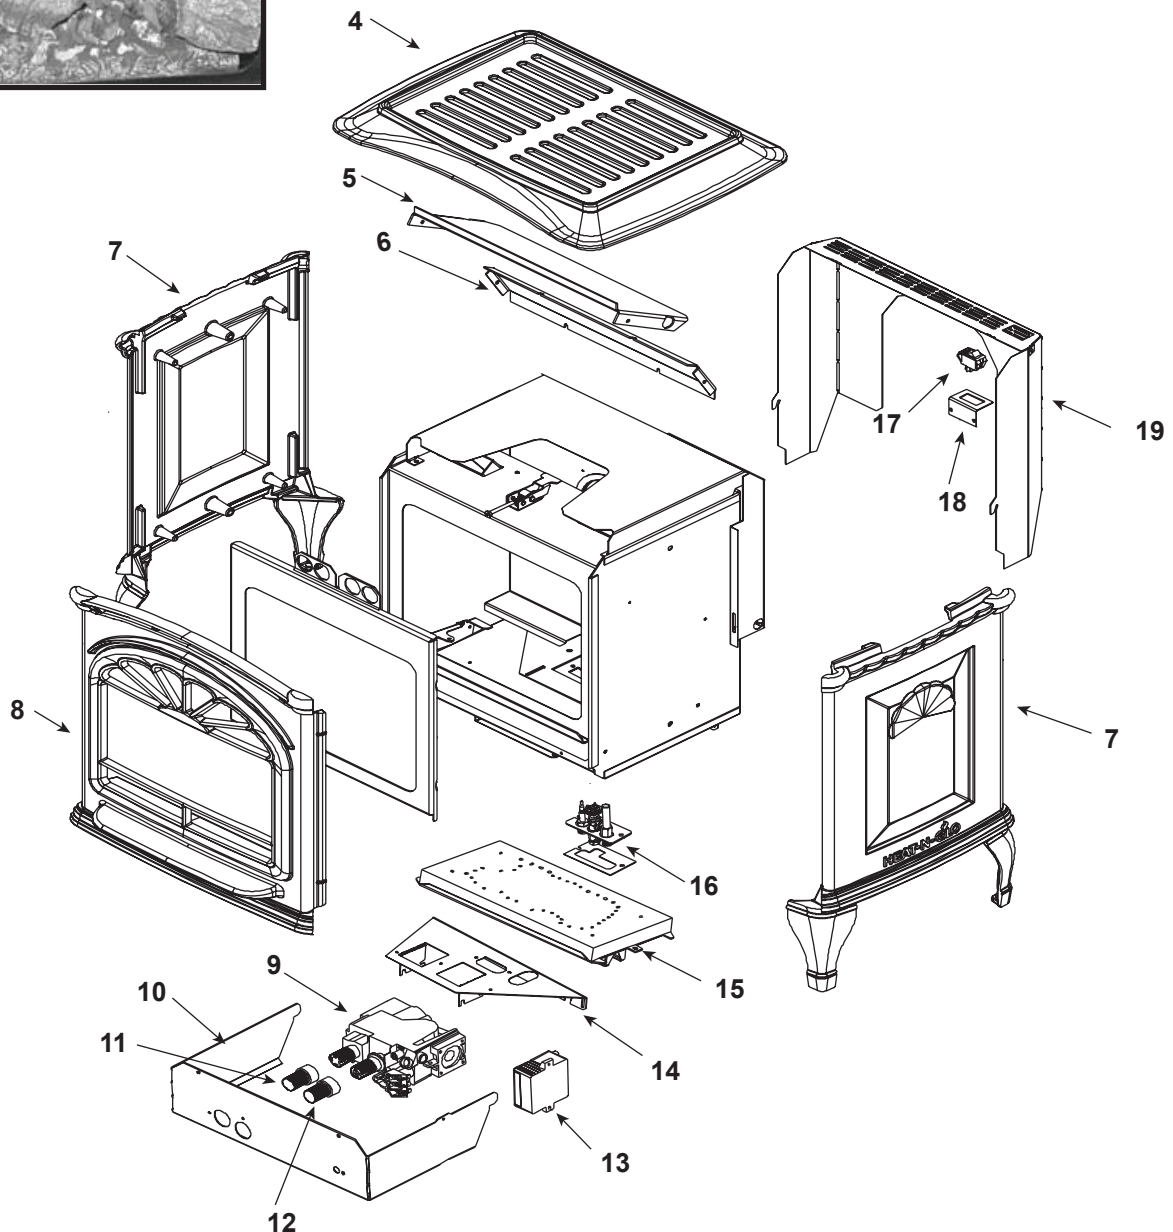

No one builds a better fire

Gas Stove - DV

Beginning Manufacturing Date: June 2004
Ending Manufacturing Date: August 2014

Color	SKU No.	Mfg. Dates
Matte Black	TiaraP-BK	6/04-8/14
Brown	TiaraP-BR	6/04-8/14
Espresso	Tiarap-CES	9/07-8/14

Color	SKU No.	Mfg. Dates
Almond	TiaraP-AL	6/04-8/05
Almond	TiaraP-AL-B	8/05-3/07
Green	TiaraP-GR	6/04-8/05
Tuscan Olive	Tiarall-CTO	9/07-3/11

Log Set Assembly

Part number list on following page.