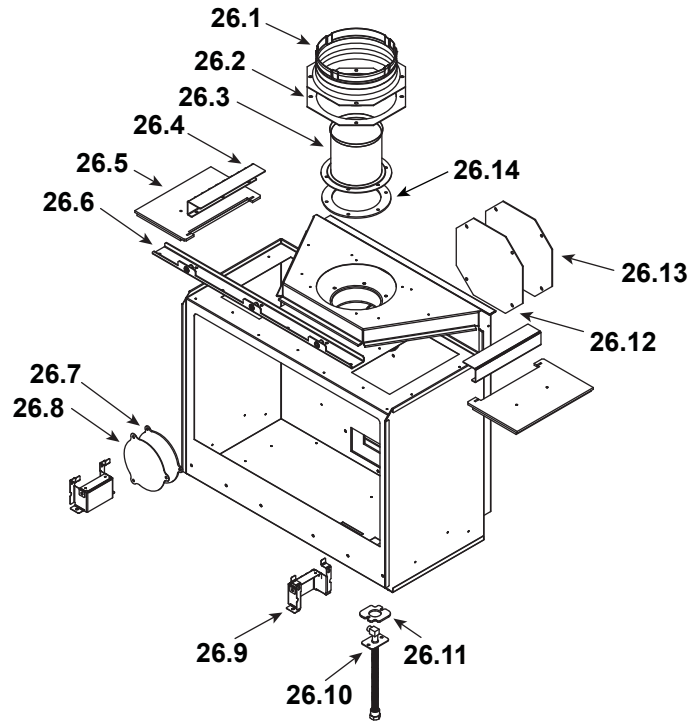

No one builds a better fire

Beginning Manufacturing Date: July 2014
Ending Manufacturing Date: Active

#26 Firebox Assembly

IMPORTANT: THIS IS DATED INFORMATION. Parts must be ordered from a dealer or distributor. **Hearth and Home Technologies does not sell directly to consumers.** Provide model number and serial number when requesting service parts from your dealer or distributor.

Stocked
at Depot

ITEM	DESCRIPTION	COMMENTS	PART NUMBER	
26.1	Starting Collar		2189-002	
26.2	Gasket, Adaptor		460-0610	
26.3	Flue Assembly		2340-025	
26.4	Relief Door Guide		2340-133	
26.5	Relief Door Assembly		2340-020	
26.6	Firebox Support		2340-115	
26.7	Gasket, Flue Cover		2340-135	
26.8	Flue Cover		2340-134	
26.9	Bracket, Burner Mounting		2342-110	
26.10	Bulkhead		SRV7000-156	Y
26.11	Gasket, Burner Neck		2025-407	
26.12	Cover Plate		7010-159	
26.13	Gasket, Cover Plate		7010-160	
26.14	Gasket, Spacer		2340-203	

Additional service part numbers appear on following page.