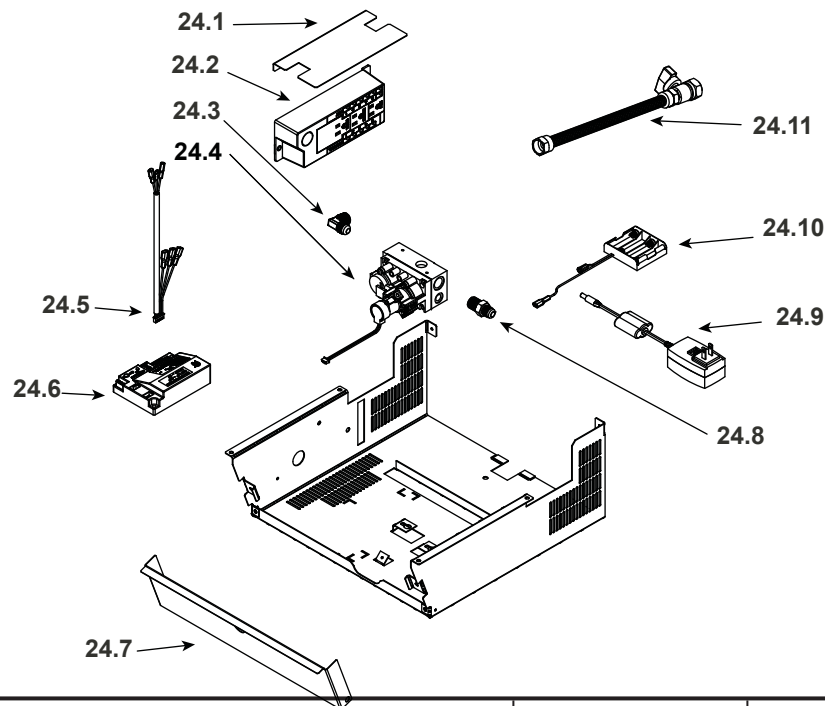

Stocked at Depot

ITEM	DESCRIPTION	COMMENTS:	PART NUMBER	
27	Firebox Assembly		See Following Page	
28	Fan Shroud Assembly		2340-021	
	Back Fan Shroud		2340-129	
	On/Off Rocker Switch		SRV060-511	Y
	Wire Harness		3-20-2159315	Y

#24 Valve Assembly Tray

24.1	Heat Shield, J-box		2342-132	
24.2	Junction Box		SRV4021-013	Y
24.3	Elbow, 3/8" Flare Male		SRV4021-045	
24.4	Valve, IPI	NG	2166-302	Y
		LP	2166-303	Y
24.5	Wire Harness		2166-304	Y
24.6	Module		2166-338	Y
24.7	Access Door		2342-112	
24.8	Male Connector	Pkg of 5	303-315/5	Y
24.9	Transformer, 6V		SRV2326-131	Y
24.10	Battery Pack **		SRV2166-323	
24.11	Ball Valve Assembly, 24"		3-40-2098034	Y
	Blower Cord		832-2410	