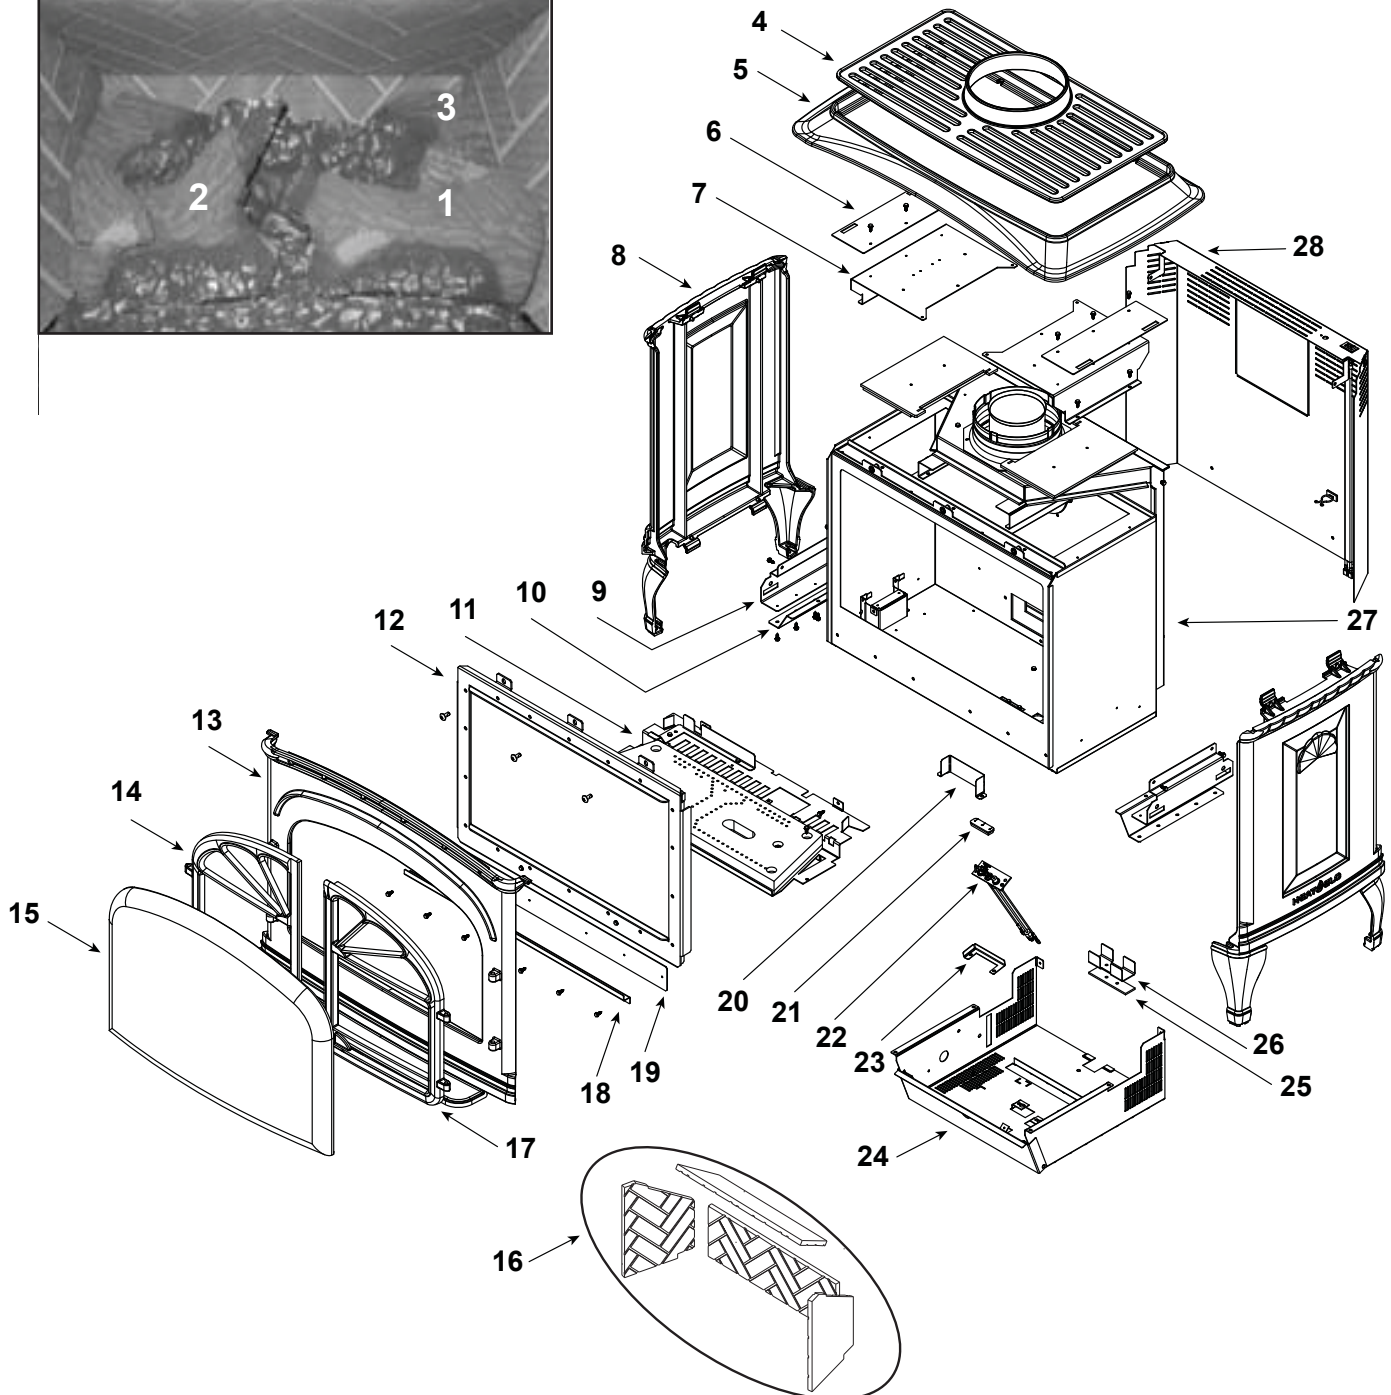

TIARII-CES-IP1, TIARII-BR-IP1, TIARII-BK-IP1

Log Set Assembly

Part number list on following page.

No one builds a better fire

Beginning Manufacturing Date: July 2014
Ending Manufacturing Date: Active

IMPORTANT: THIS IS DATED INFORMATION. Parts must be ordered from a dealer or distributor. **Hearth and Home Technologies does not sell directly to consumers.** Provide model number and serial number when requesting service parts from your dealer or distributor.

**Stocked
at Depot**

ITEM	DESCRIPTION	COMMENTS:	PART NUMBER	
	Log Set Assembly		LOGS-T2	Y
1	Log #1	Right Front	7011-145	
2	Log #2	Left Front	7011-146	
3	Log #3	Rear	7011-147	
4	Grille, Top Vent		7011-109	
5	Top	Black	7011-105BK	
		Brown	7011-105PBR	
		Espresso	7011-105CES	
6	Bracket, Cast Mounting	Qty 2 req	2340-131	
7	Shroud, Upper Fan	Qty 2 req	2340-130	
8	Side	Black	7011-106BK	
		Brown	7011-106PBR	
		Espresso	7011-106CES	
9	Bracket, Bottom Mounting Outer	Qty 2 req	2340-108	
10	Bracket, Bottom Mounting Inner	Qty 2 req	2340-107	
11	Burner Assembly		2340-007	Y
12	Glass Assembly		GLA2340-019	Y
	Button Head, 1/4-20x5/8 Black	Pkg of 10	1201529-10	
13	Cast, Front	Black	7011-107BK	
		Brown	7011-107PBR	
		Espresso	7011-107CES	
14	Door Assembly, Left	Black	7011-131BK	
		Brown	7011-131PBR	
		Espresso	7011-131CES	
15	Screen, Tiara II		7011-030	
16	Brick Set		BRICK-T2	
17	Door Assembly, Right	Black	7011-130BK	
		Brown	7011-130PBR	
		Espresso	7011-130CES	
18	Glass Frame Ledge		2340-101	
19	Plate, Support		2340-110	
20	Pilot Shield		2344-103	
21	Grommet		SRV2118-420	
22	Pilot Assembly	NG	SRV2090-012	Y
		LP	2090-013	Y
23	Bracket, Pilot Shield		2340-137	
24	Valve Assembly Tray		See Following Page	
25	Gasket, Air Shutter Bracket		2342-159	
26	Shutter Assembly		2342-154	

Additional service part numbers appear on following page.