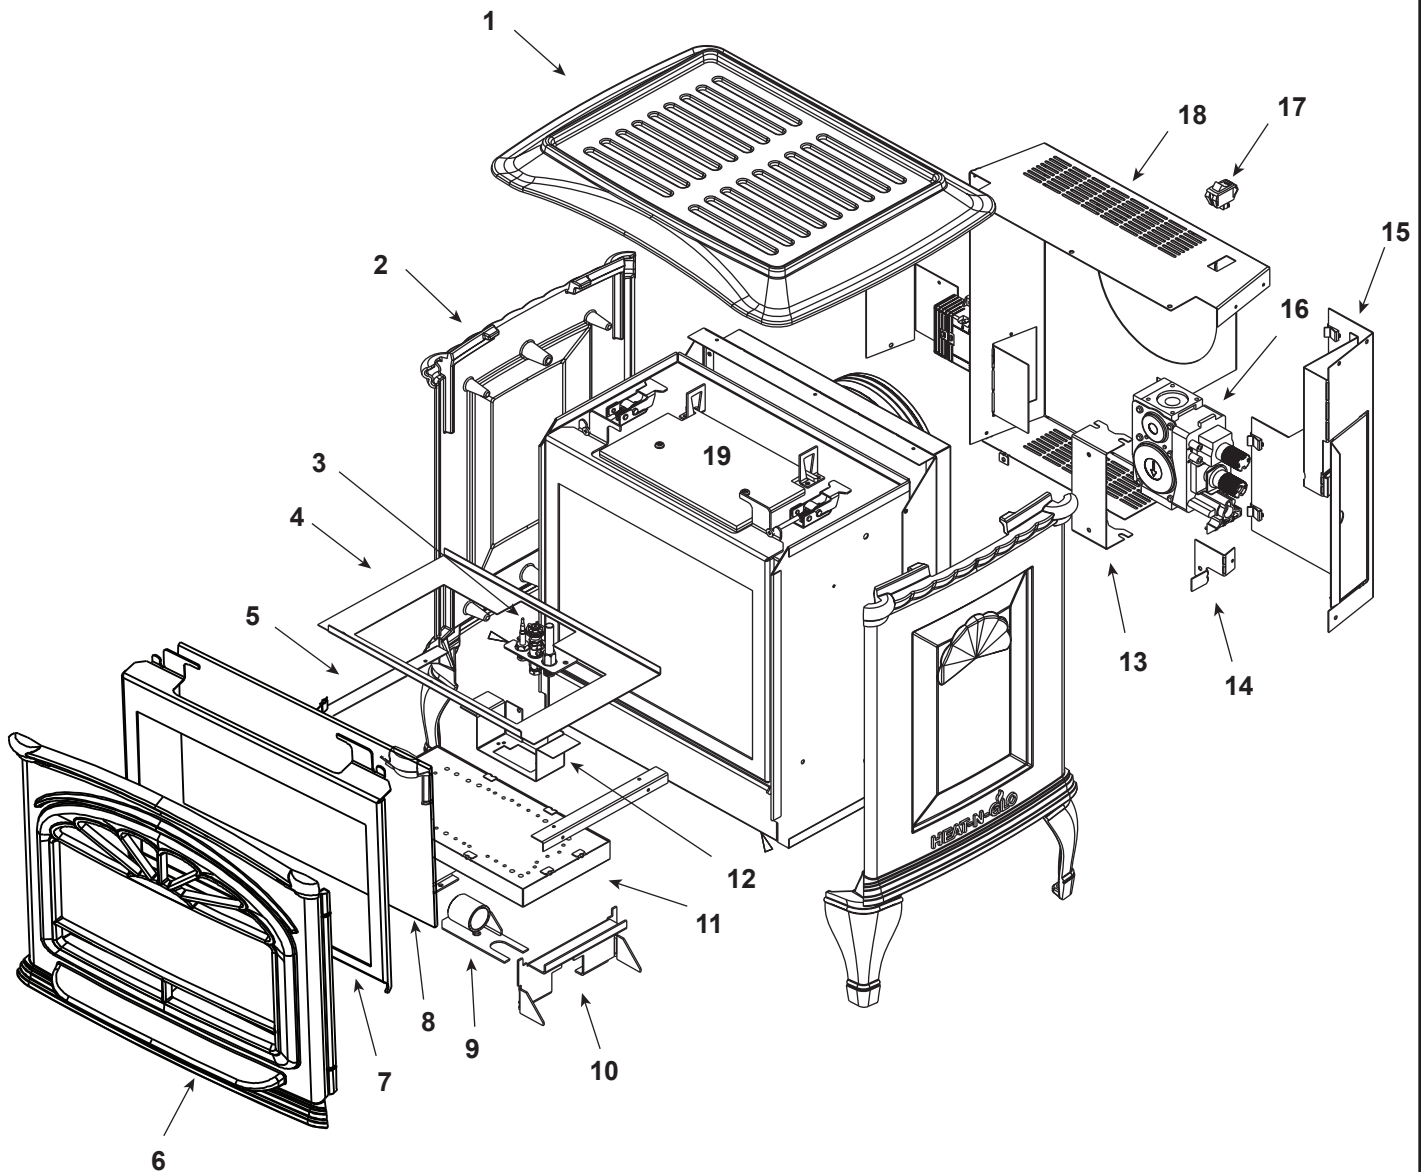

### Log Set Assembly

Part number list on following page.

No one builds a better fire

Beginning Manufacturing Date: Aug 2002

Ending Manufacturing Date: June 2004

IMPORTANT: THIS IS DATED INFORMATION. When requesting service or replacement parts for your appliance please provide model number and serial number. All parts listed in this manual may be ordered from an authorized dealer.

**Stocked at Depot**

ITEM	DESCRIPTION	COMMENTS	PART NUMBER	
	Log Set Assembly	No longer available	LOGS-TP	Y
1	Top Casting	No longer available	476-0010PAL	
		Black	476-0010BK	
		Brown	476-0010PBR	
		No longer available	476-0010PGR	
2	Side Casting Qty req	No longer available	476-0020PAL	
		Black	476-0020BK	
		Brown	476-0020PBR	
		No longer available	476-0020PGR	
3	Pilot Assembly NG		230-1781	Y
4	Burner Pan	No longer available	476-0050	
5	Burner Pan Support	No longer available	464-0210	
6	Front Casting	No longer available	476-0030PAL	
		Black	476-0030BK	
		Brown	476-0030PBR	
		No longer available	476-0030PGR	
7	Door Assembly w/Glass	No longer available	464-5070	
8	Glass Assembly w/gasket	No longer available	GLA-TP	
9	Shutter Assembly		SRV468-5060	Y
10	Burner Support	No longer available	464-0130	
11	Burner NG, LP	No longer available	BRNR-TP	
12	Pilot Bracket	No longer available	464-0120	
13	Valve Bracket	No longer available	464-0090	
14	Valve Access Bracket	No longer available	464-0220	
15	Valve Access Assembly		464-5060	
16	Valve - NG		SRV230-0710	Y
	Valve - LP		SRV230-0720	Y
17	ON/OFF Rocker Switch		SRV32D0232	Y
18	Back Shield	No longer available	464-0080	
19	Relief Door Assembly	No longer available	464-5050	
	Conversion Kit NG	No longer available	NGK-TP	
	Conversion Kit LP	No longer available	LPK-TP	
	Pilot Orifice NG		842-4440	Y
	Pilot Orifice LP		SRV200-2630	Y
	Regulator NG		SRV230-1570	Y
	Regulator LP		SRV230-1520	Y