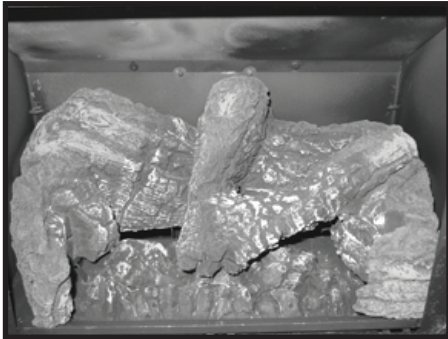

### Log Set Assembly

Part number list on following page.

No one builds a better fire

Beginning Manufacturing Date: Aug 2002

Ending Manufacturing Date: June 2004

IMPORTANT: THIS IS DATED INFORMATION. When requesting service or replacement parts for your appliance please provide model number and serial number. All parts listed in this manual may be ordered from an authorized dealer.

**Stocked at Depot**

ITEM	DESCRIPTION	COMMENTS	PART NUMBER	
	Log Set Assembly	No longer available	LOGS-TP	Y
1	Top Casting	No longer available	476-0010PAL	
		Black	476-0010BK	
		Brown	476-0010PBR	
		No longer available	476-0010PGR	
2	Side Casting Qty req	No longer available	476-0020PAL	
		Black	476-0020BK	
		Brown	476-0020PBR	
		No longer available	476-0020PGR	
3	Pilot Assembly NG		230-1781	Y
4	Burner Pan	No longer available	476-0050	
5	Burner Pan Support	No longer available	464-0210	
6	Front Casting	No longer available	476-0030PAL	
		Black	476-0030BK	
		Brown	476-0030PBR	
		No longer available	476-0030PGR	
7	Door Assembly w/Glass	No longer available	464-5070	
8	Glass Assembly w/gasket	No longer available	GLA-TP	
9	Shutter Assembly		SRV468-5060	Y
10	Burner Support	No longer available	464-0130	
11	Burner NG, LP	No longer available	BRNR-TP	
12	Pilot Bracket	No longer available	464-0120	
13	Valve Bracket	No longer available	464-0090	
14	Valve Access Bracket	No longer available	464-0220	
15	Valve Access Assembly		464-5060	
16	Valve - NG		SRV230-0710	Y
	Valve - LP		SRV230-0720	Y
17	ON/OFF Rocker Switch		SRV32D0232	Y
18	Back Shield	No longer available	464-0080	
19	Relief Door Assembly	No longer available	464-5050	
	Conversion Kit NG	No longer available	NGK-TP	
	Conversion Kit LP	No longer available	LPK-TP	
	Pilot Orifice NG		842-4440	Y
	Pilot Orifice LP		SRV200-2630	Y
	Regulator NG		SRV230-1570	Y
	Regulator LP		SRV230-1520	Y