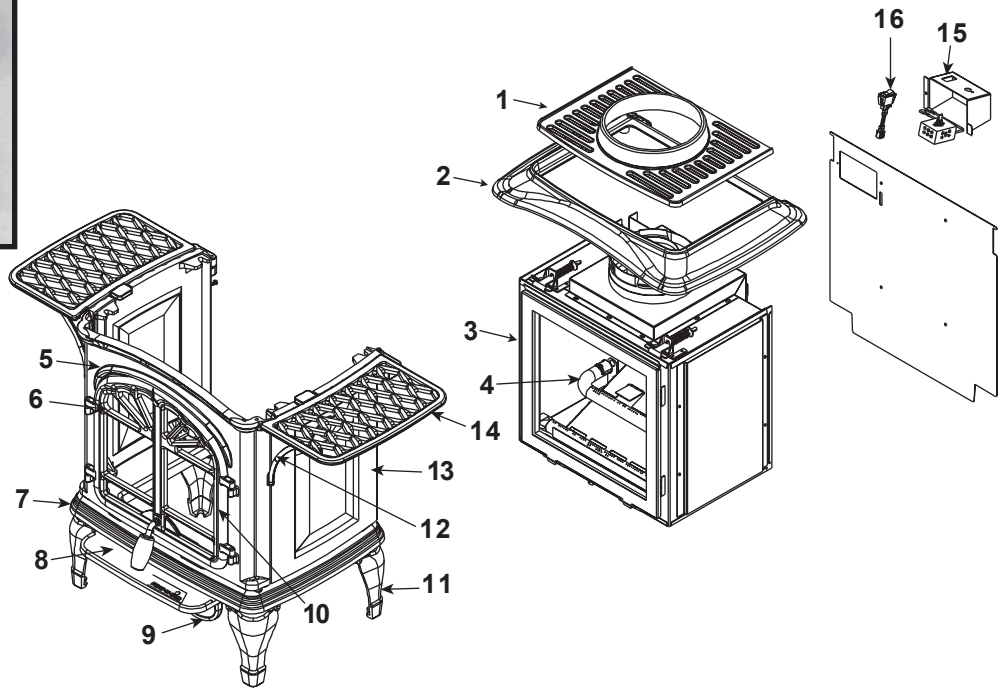

Log Set Assembly

IMPORTANT: THIS IS DATED INFORMATION. Parts must be ordered from a dealer or distributor. **Hearth and Home Technologies does not sell directly to consumers.** Provide model number and serial number when requesting service parts from your dealer or distributor.

Stocked at Depot

ITEM	DESCRIPTION	COMMENTS	PART NUMBER	
	Log Set Assembly	No longer available	844-9320	
1	Grill	No longer available	281-746-BK	
2	Top	No longer available	281-747-BK	
3	Glass Door Assembly	No longer available	844-9300	
4	Burner NG, LP	No longer available	SRV585-325A	
5	Front	No longer available	281-749-BK	
6	Left Door	No longer available	281-754-BK	
7	Base	No longer available	281-751-BK	
8	Ashlip	No longer available	281-752-BK	
9	Skirt	No longer available	281-753-BK	
10	Right Door	No longer available	281-755-BK	
11	Leg (Qty 4 req)	No longer available	282-741-BK	
12	Shelf Support	No longer available	7010-129BK	
13	Side	No longer available	281-750-BK	
14	Shelf	No longer available	282-734-BK	
15	Switch Box	No longer available	585-113	
16	ON/OFF Rocker Switch		060-521A	Y