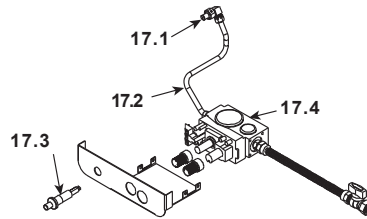

No one builds a better fire

Beginning Manufacturing Date: April 2002

Ending Manufacturing Date: Aug 2003

#17 Valve Assembly

IMPORTANT: THIS IS DATED INFORMATION. Parts must be ordered from a dealer or distributor. **Hearth and Home Technologies does not sell directly to consumers.** Provide model number and serial number when requesting service parts from your dealer or distributor.

**Stocked
at Depot**

ITEM	DESCRIPTION	COMMENTS	PART NUMBER		
17.1	Orifice NG	No longer available	057-800		
			Post 20,000	SRV13410	Y
	Orifice LP		Pre 20,000	060-801	Y
			Post 20,000	SRV17236	Y
17.2	Burner Tube	No longer available	844-5000		
17.3	Piezo Ignitor		291-513	Y	
17.4	Valve NG		842-0240	Y	
	Valve LP		842-0230	Y	
	Adaptor 926C		200-2470		
	Bulkhead		26457	Y	
	Door Latch	No longer available	510-0330		
	Handle Gold	No longer available	72173		
	Hi/Lo Extension Knob		571-533	Y	
	Junction Box	No longer available	040-250A		
	Mineral Wool		200-2550		
	On/Off Extension Knob		SRV37D0010		
	On/Off Valve		SRV15697	Y	
	Wood Handle	No longer available	844-9480		
	Pilot Assembly NG		230-1781	Y	
	Thermocouple		200-2950	Y	
	Thermopile		842-0250	Y	
	Touch Up Paint	No longer available	855-0390		
		No longer available	210-0080		
		No longer available	72101A		
	Conversion Kit NG	No longer available	NGK-VI		
			Post 20000	NGK-MB	
	Conversion Kit LP	No longer available	LPK-VI		
			Post 20000	LPK-MB	Y
	Pilot Orifice NG	No longer available	571-516		
		No longer available	200-2640		
	Pilot Orifice LP	No longer available	571-517		
			Post 20000	SRV200-2630	Y
	Regulator NG		SRV230-1570	Y	
	Regulator LP		SRV230-1520	Y