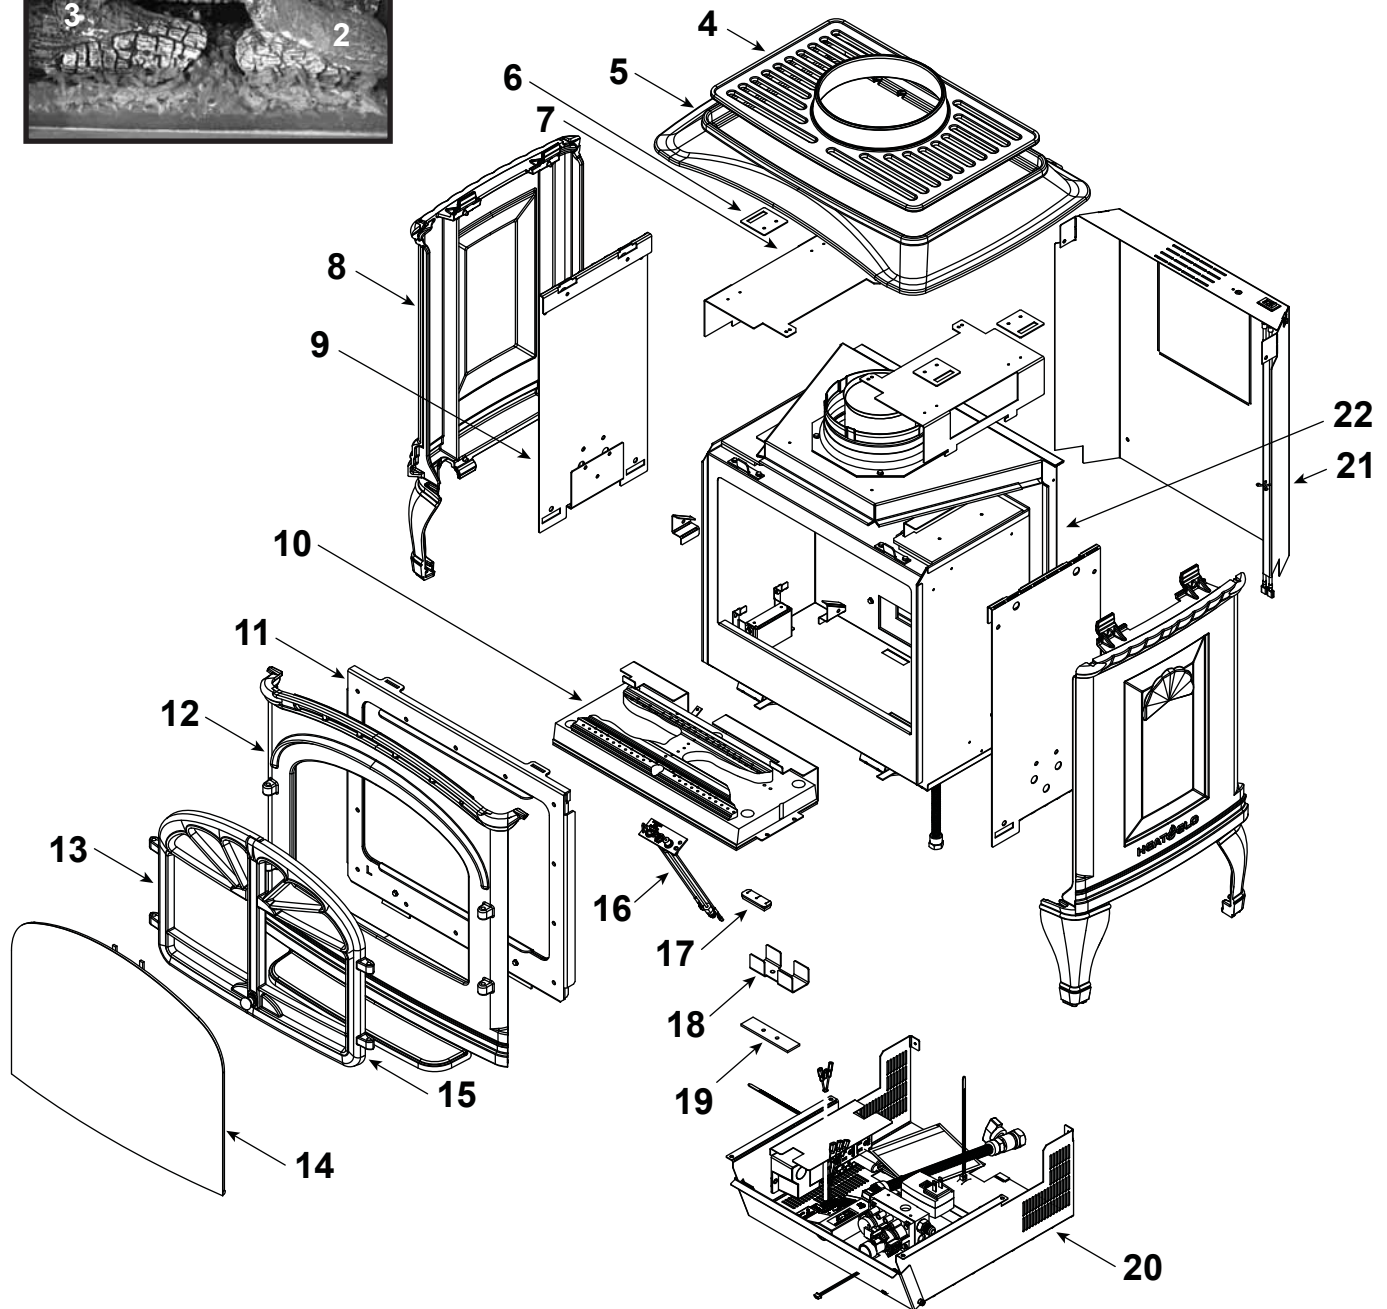

No one builds a better fire

Gas Stove - DV

Beginning Manufacturing Date: Apr 2014

Ending Manufacturing Date: Active

Tiaral-BK-IPI (Black), Tiaral-BR-IPI (Brown), Tiaral-CES-IPI (Espresso),

Log Set Assembly

Part number list on following page.

No one builds a better fire

Beginning Manufacturing Date: Apr 2014
Ending Manufacturing Date: Active

IMPORTANT: THIS IS DATED INFORMATION. Parts must be ordered from a dealer or distributor. **Hearth and Home Technologies does not sell directly to consumers.** Provide model number and serial number when requesting service parts from your dealer or distributor.

**Stocked
at Depot**

ITEM	DESCRIPTION	COMMENTS:	PART NUMBER	Stocked at Depot
	Log Set Assembly		LOGS-TS-IPI	Y
1	Log 1		SRV2342-701	
2	Log 2		SRV2342-702	
3	Log 3		SRV2342-703	
	SLP Stove Adaptor	No longer available	SLP-SAM	
4	Grill, Top Vent		7010-116	
5	Top	Black	7010-109BK	
		Brown	7010-109PBR	
		Espresso	7010-109CES	
6	Mounting Bracket, Cast	Qty 4 req	2342-131	
7	Upper Fan Shroud	Qty 2 req	2342-130	
8	Side, Left or Right	Black	7010-110BK	
		Brown	7010-110PBR	
		Espresso	7010-110CES	
9	Side Heat Shield	Qty 2 req	2342-108	
10	Conversion Kit w/Burner Assembly, NG	Sold as Set Only	NGKI-TIARAI	Y
	Conversion Kit w/Burner Assembly, Propane	Sold as Set Only	LPKI-TIARAI	Y
11	Glass Frame Assembly		GLA2342-019	Y
12	Front	Black	7010-111BK	
		Brown	7010-111PBR	
		Espresso	7010-111CES	
13	Door Left	Black	7010-113BK	
		Brown	7010-113PBR	
		Espresso	7010-113CES	
14	Screen, Tiara I		7010-040	
15	Door Right	Black	7010-112BK	
		Brown	7010-112PBR	
		Espresso	7010-112CES	
	Knob, Brass, .75, Propane	Pre 0081000432	456-0080	
	Knob, Brass, .75, NG	Pre 0081025696		
	Knob, Satin Nickel, .75, Propane	Post 0081000432	3-43-4560080-9	
	Knob, Satin Nickel, .75, NG	Post 0081025696		
16	Pilot Assembly, NG		SRV2090-012	Y
	Pilot Assembly, Propane		2090-013	Y
17	3-Hole Grommet		SR2118-420	
18	Air Shutter		2342-154	
19	Gasket , Air Shutter		2342-159	
20	Valve Assembly Tray		See Following Page	

Additional service part numbers appear on following page.