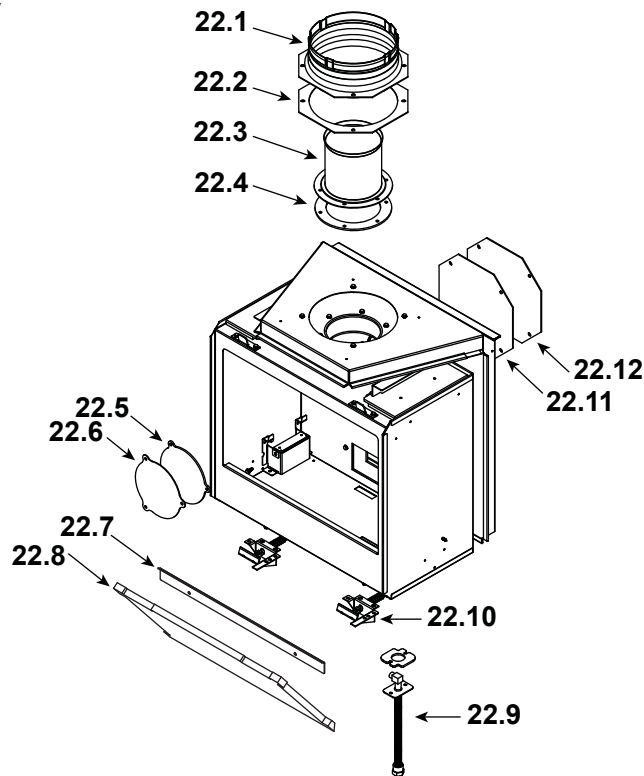

No one builds a better fire

Beginning Manufacturing Date: Apr 2014
Ending Manufacturing Date: Active

IMPORTANT: THIS IS DATED INFORMATION. Parts must be ordered from a dealer or distributor. **Hearth and Home Technologies does not sell directly to consumers.** Provide model number and serial number when requesting service parts from your dealer or distributor.

Stocked
at Depot

ITEM	DESCRIPTION	COMMENTS	PART NUMBER	
21	Back Shroud, Tiara I-IPI	Pre 0081025816	2342-129	
		Post 0081025816	2342-144	
	Back Shroud, Tiara I-IPIL	Pre0081000516	2342-129	
		Post 0081000516	2342-144	
	On/Off Rocker Switch		SRV060-511	Y
	Wire Assembly		3-20-2159315	Y

#22 Firebox Assembly

22.1	Starting Collar		2189-002	
22.2	Gasket, Adaptor		460-0610	
22.3	Flue Assembly		2340-025	
22.4	Gasket, Spacer		2340-203	
22.5	Gasket, Flue Spacer		2340-135	
22.6	Flue Cover		2340-134	
22.7	Lower Baffle Support		2342-121	
22.8	Baffle		2342-146	
22.9	Bulkhead		SRV7000-156	Y
22.10	Glass Clip Assembly	Pkg of 2	33858/2	Y
22.11	Cover Plate Gasket		7010-160	
22.12	Cover Plate		7010-159