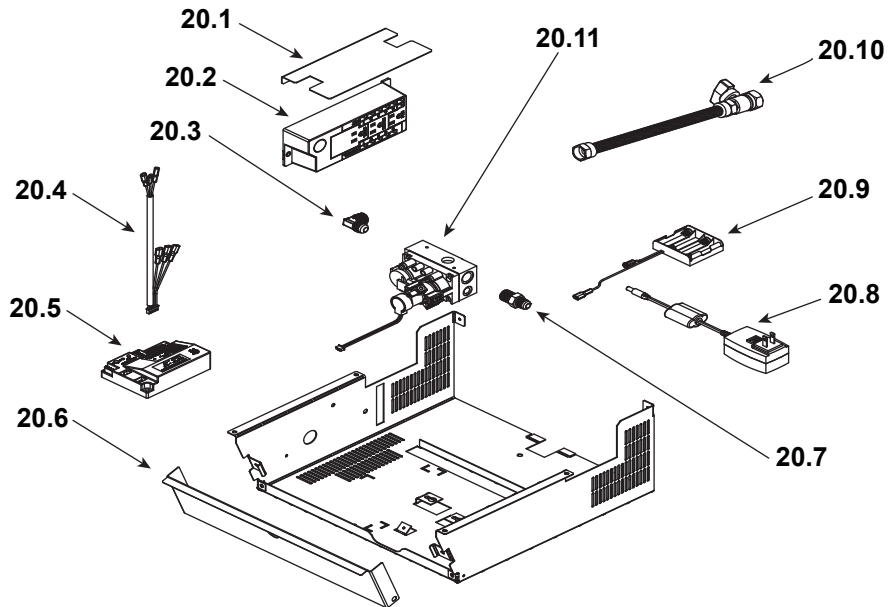

No one builds a better fire

Beginning Manufacturing Date: Apr 2014
Ending Manufacturing Date: Active

#20 Valve Assembly

IMPORTANT: THIS IS DATED INFORMATION. Parts must be ordered from a dealer or distributor. **Hearth and Home Technologies does not sell directly to consumers.** Provide model number and serial number when requesting service parts from your dealer or distributor.

**Stocked
at Depot**

ITEM	DESCRIPTION	COMMENTS:	PART NUMBER	
20.1	Heat Shield, J-Box		2342-132	
20.2	Junction Box		SRV4021-013	Y
20.3	Male Elbow, 3/8" OD Flare x 3/8" NPT		SRV4021-045	
20.4	Wire Assembly		2166-304	Y
20.5	Module		2166-338	Y
20.6	Access Door		2342-112	
20.7	Male Connector	Pkg of 5	303-315/5	Y
20.8	Switch, DC Regulator		SRV2326-131	Y
20.9	Battery Pack **		SRV2166-323	Y
20.10	24" Flex Tube		3-40-2098034	Y
20.11	Valve, NG		2166-302	Y
	Valve, Propane		2166-303	Y
	Blower Cord		832-2410	

**Fuse for battery pack can be sourced locally, not a warranty item. Specs are 250v, 1A fuse, 3/4" long

Additional service part numbers appear on following page.