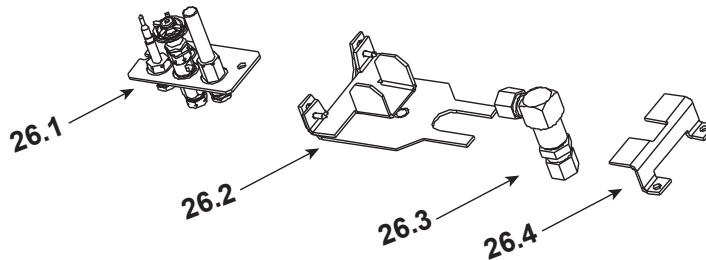

**Stocked
at Depot**

ITEM	DESCRIPTION	COMMENTS:	PART NUMBER	
21	Log Support Rear		7010-134	
22	Latch, Draw	Qty 2 req	229-0640	Y
23	Burner Plate		7010-022	
24	Cord Bracket Assembly		SRV7010-081	Y
25	Pilot Spacer		7031-256	