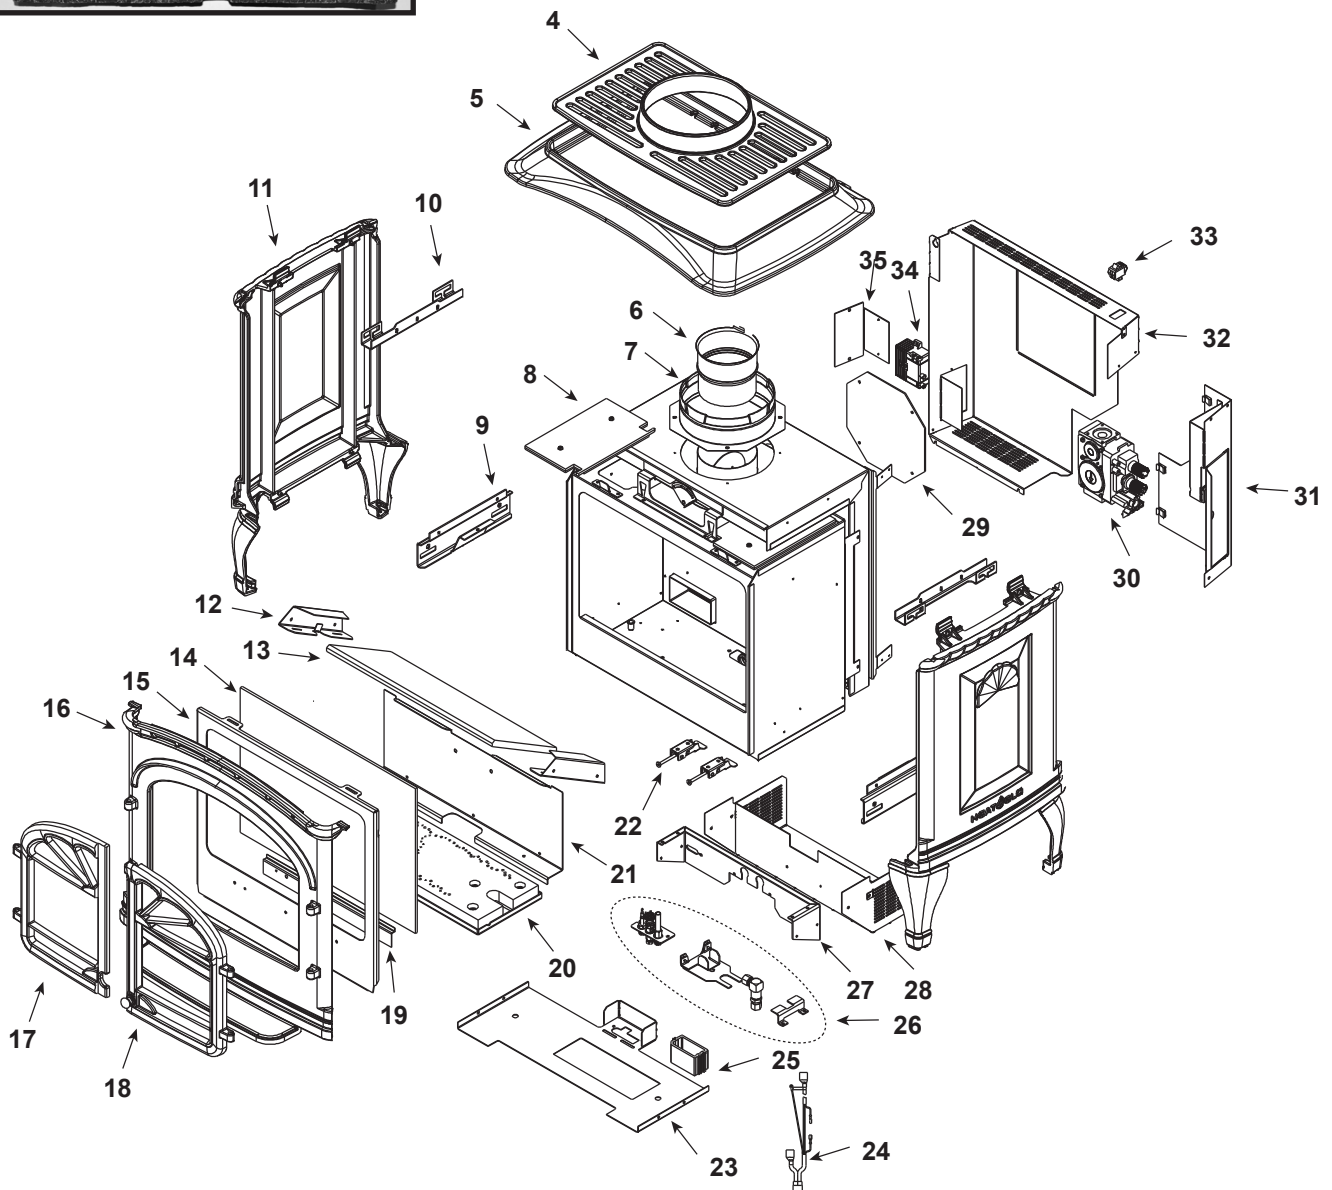

No one builds a better fire

Gas Stove - DV

Beginning Manufacturing Date: June 2010

Ending Manufacturing Date: June 2014

Tiaral-BK-C (Black), Tiaral-BR-C (Brown), Tiaral-CES-C (Espresso),
Ending manufacturing Date: May 2011; Tiaral-CTO-C (Tuscan Olive)

Log Set Assembly

Part number list on following page.