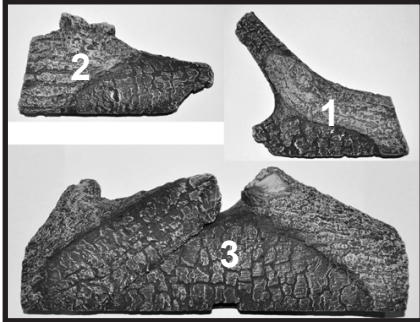

No one builds a better fire

Gas Stove - DV

Beginning Manufacturing Date: June 2010

Ending Manufacturing Date: June 2014

Tiaral-BK-C (Black), Tiaral-BR-C (Brown), Tiaral-CES-C (Espresso),
Ending manufacturing Date: May 2011; Tiaral-CTO-C (Tuscan Olive)

Log Set Assembly

Part number list on following page.