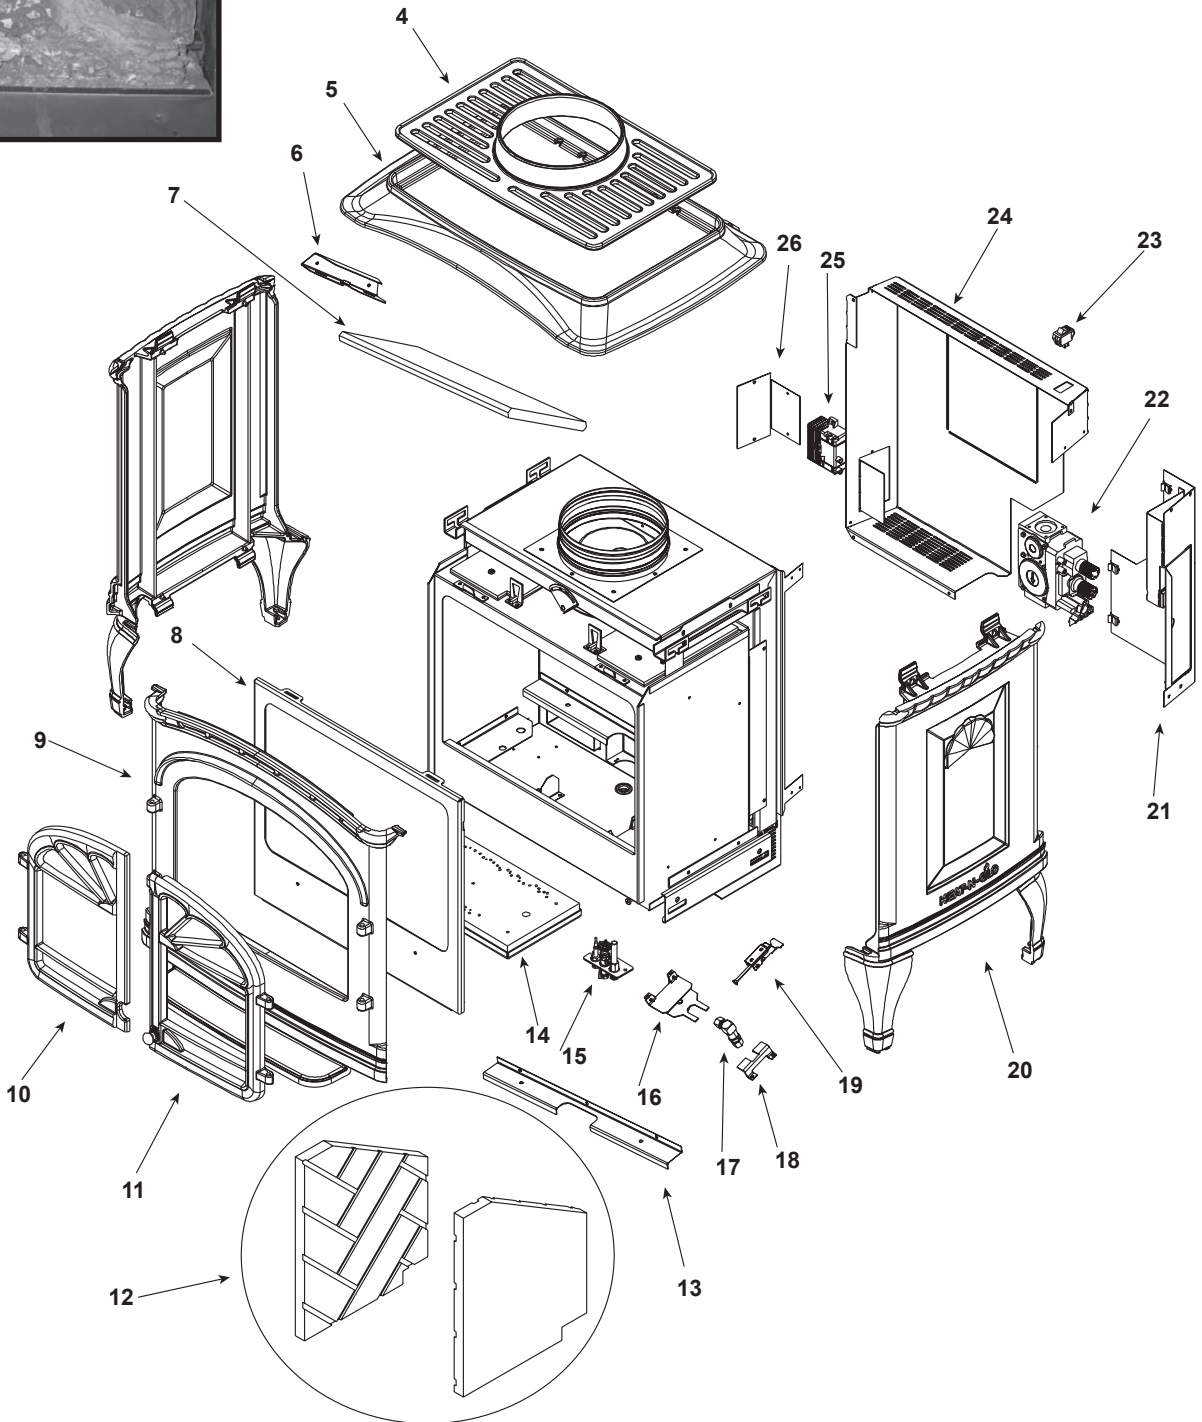

Log Set Assembly

Part number list on following page.

No one builds a better fire

Beginning Manufacturing Date: Aug 2005

Ending Manufacturing Date: June 2007

IMPORTANT: THIS IS DATED INFORMATION. When requesting service or replacement parts for your appliance please provide model number and serial number. All parts listed in this manual may be ordered from an authorized dealer.

**Stocked
at Depot**

ITEM	DESCRIPTION	COMMENTS:	PART NUMBER	
	Log Set Assembly		SRV7055-013	Y
1	Log 1		7055-124	
2	Log 2		7055-125	
3	Log 3		7055-126	
4	Grill, Top Vent		7010-116	
5	Top	No longer available	7010-109PAL	
6	Baffle Bracket		7010-137	
7	Baffle		7010-136A	Y
8	Door w/ Glass Assembly	No longer available	7010-004	
		Post SN# 26169	7010-016	Y
	Glass Assembly		7010-017	Y
9	Front	No longer available	7010-111PAL	
10	Door Left	No longer available	7010-113PAL	
11	Door Right	No longer available	7010-112PAL	
12	Brick Set		BRICK-TI	
13	Log Support Rear		7010-134	
14	Burner w/Neck Assembly		SRV7010-025	Y
15	Pilot Assembly		230-1781	Y
16	Air Shutter Assembly	No longer available	7002-016	
17	Bulkhead		26457	Y
18	Bulk Head Stop		SRV474-0090	
19	Latch, Draw		229-0640	Y
20	Side, Left or Right	No longer available	7010-110PAL	
21	Valve Access Assembly		464-5060	
22	Valve, LP		842-0230	Y
	Valve, NG		842-0240	Y
23	ON/OFF Rocker Switch		SRV32D0232	Y
24	Back Shield		7010-125	
25	Ignition Module		230-1880	Y
26	Ignition Access Cover		464-0300	
	Conversion Kit NG		NGK-MB	Y
	Conversion Kit LP		LPK-MB	Y
	Pilot Orifice NG		842-4440	Y
	Pilot Orifice LP		SRV200-2630	Y
	Regulator NG		SRV230-1570	Y
	Regulator LP		SRV230-1520	Y

Additional service part numbers appear on following page.