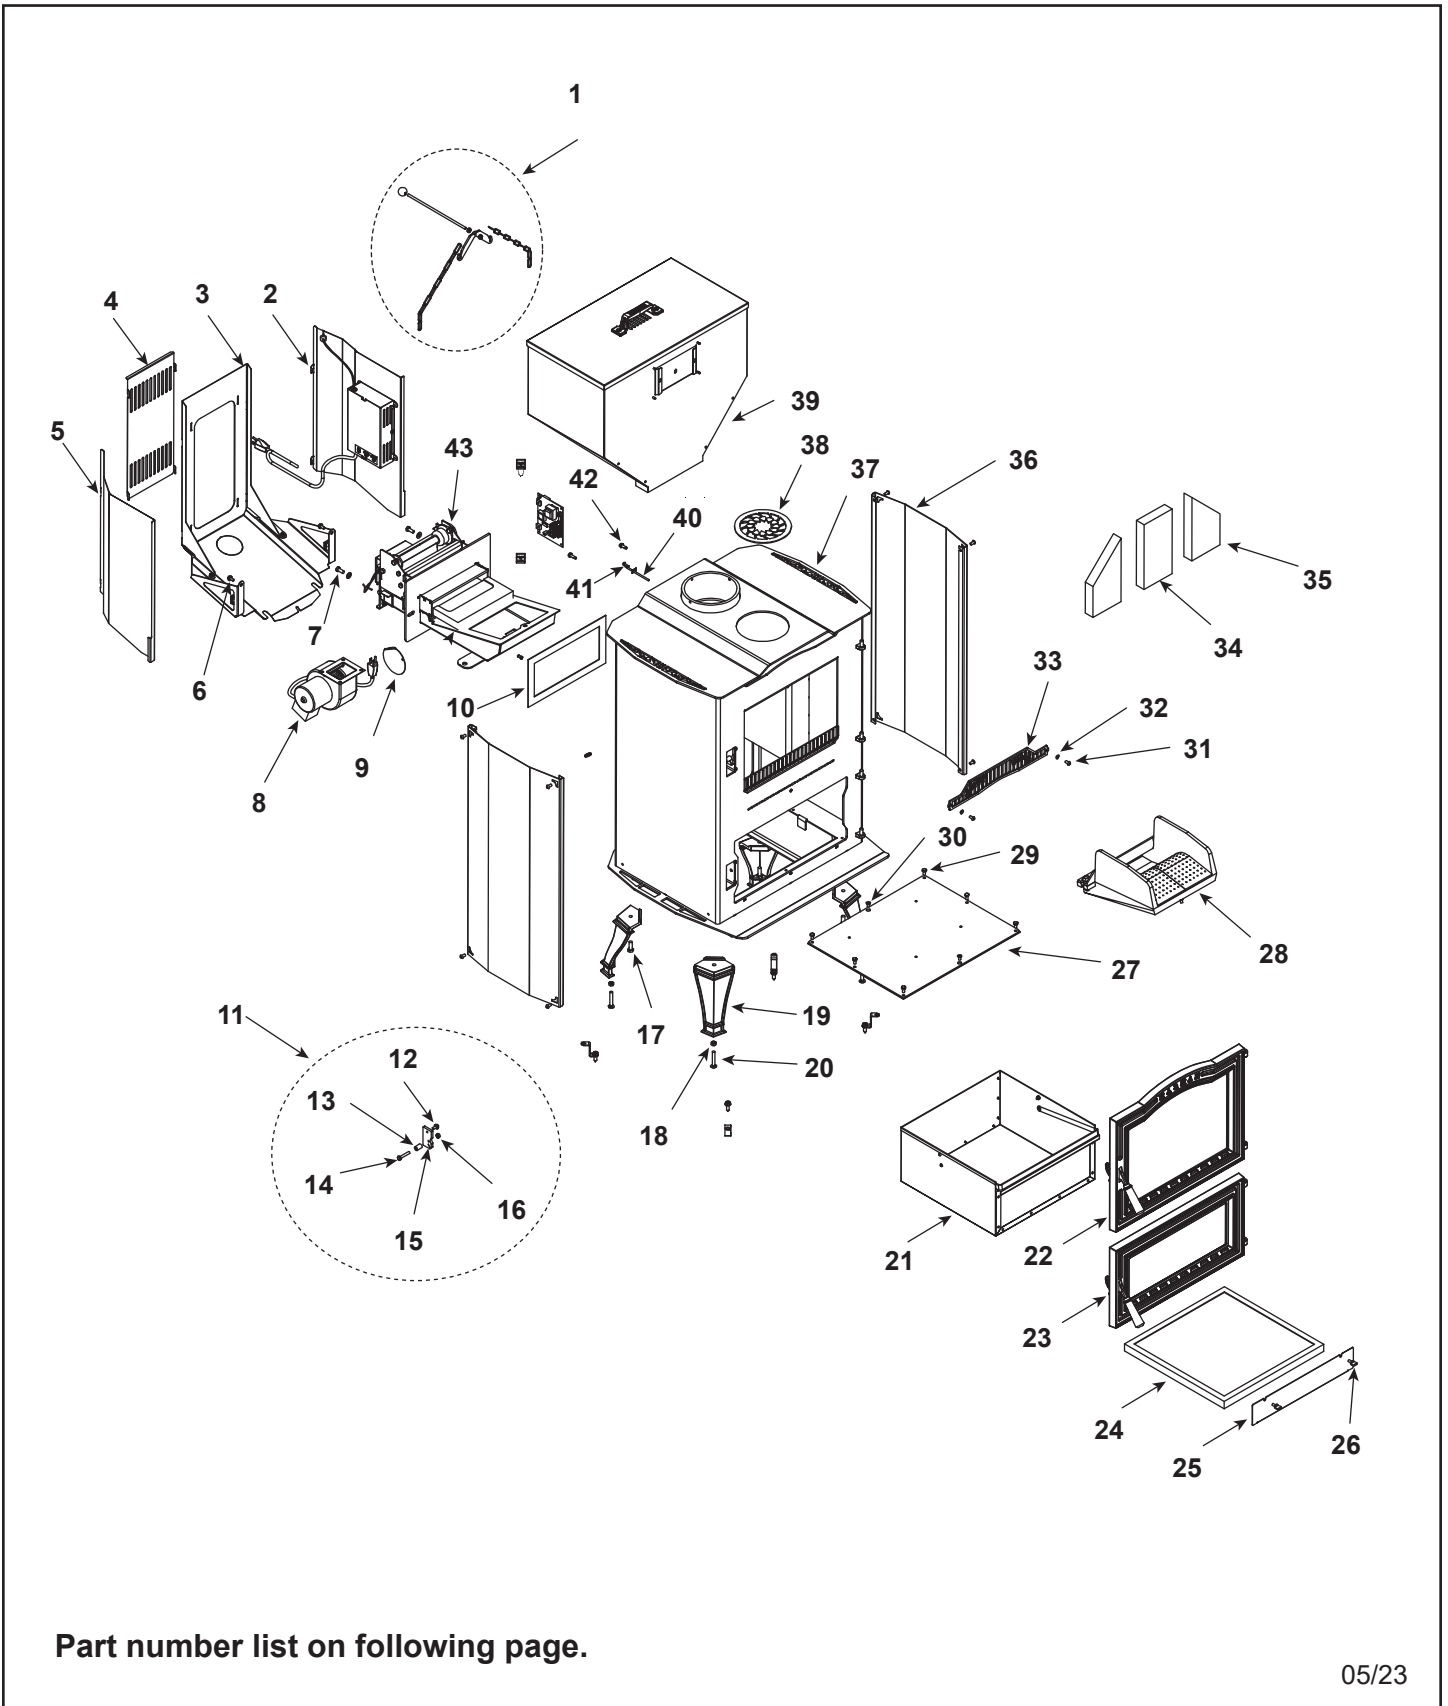

1-90-02700-1

Part number list on following page.

IMPORTANT: THIS IS DATED INFORMATION. Parts must be ordered from a dealer or distributor. **Hearth and Home Technologies does not sell directly to consumers.** Provide model number and serial number when requesting service parts from your dealer or distributor.

Stocked
at Depot

ITEM	Description	COMMENTS	PART NUMBER	
1	Scraper Kit	No longer available	1-00-02770	
2	Rear Cover Right Assembly W/O Board	No longer available	1-10-02742A	
	Circuit Board w/Knobs & Shafts		1-00-06142	Y
3	Hopper Shield Support Assembly	No longer available	1-10-02724A	
4	Rear Cover	No longer available	2-00-02745B	
5	Rear Cover Left	No longer available	2-00-02728B	
6	1/4-20 x 1/2" Grade 8.2 Zinc SAE Flange Bolt	Pkg of 50	3-30-2001-50	Y
7	5/16-18 x 3/4" Grade 5 Zinc Plated Hex Cap Screw	Pkg of 100	3-30-1125-100	Y
8	75CFM Blower 22" Cord / Combustion	No longer available	3-21-07522	
9	Blower Restrictor Plate	No longer available	2-00-01023-2	
10	Gasket Single-ply Feeder-Body		1-00-88100	Y
11	Handle Kit	No longer available	1-00-27713	
12	1/4-20 x 1/2" Grade 8.2 Zinc SAE Flange Bolt	Pkg of 50	3-30-2001-50	Y
13	Steel Sleeve Bushing 1/2" OD x 3/4" Handle Kit		3-50-05230	
14	1/4-20 x 1 1/2 Grade 8 Yellow Zinc Hex Head Cap Screw	Pkg of 25	3-30-1119-25	Y
15	Adjuster Plate		2-00-06713D	
16	1/4-20 Grade C Zinc Plated Top Lock Nut	Pkg of 50	3-30-8021-50	Y
17	3/8-16 x 1" Grade 5 Zinc Plated Hex Cap Screw	Pkg of 50	3-30-1134-50	Y
18	5/16"-18 Grade 5 Zinc Plated Finished Hex Nut	Pkg of 100	3-30-8005-100	Y
19	Oakwood Legs	Qty 4 req	4-00-249100P	Y
20	5/16-18 x 2" Zinc Plated Carriage Bolt	Pkg of 25	3-30-4001-25	Y
21	Ash Pan Assembly	No longer available	1-10-02736A	
22	Door Assembly	No longer available	1-10-02748A	
	Glass	No longer available	3-40-02749	
	Glass Gasket	15 Ft	1-00-2312	Y
	Door Gasket	15 Ft	1-00-1203589	Y
23	Ash Door Assembly	No longer available	1-10-02763A	
	Door Latch		1-00-249119	Y
24	Filter 16" x 16" x 1"	No longer available	3-40-16161	
25	Filter Cover	No longer available	2-00-02762B	
26	1/4-20 Wing Screw with Collar	Pkg of 10	3-31-782108-10	Y
27	Blower Assembly	No longer available	1-10-02718A	
	Blower Distribution		3-21-47120	Y
28	Grate Holder Assembly W/O Inserts	No longer available	1-10-01000	
	Grate Inserts	No longer available	4-00-00046D	
29	1/4-20 x 1/2" Grade 5 Zinc Plated Hex Cap Screw Packaged	Pkg of 50	3-30-1108-50	Y
30	1/4"-20 x 1/2" Alloy Steel Black Oxide Flat Head Cap Screw	Pkg of 100	3-30-7001-100	Y

Additional service parts on following page.