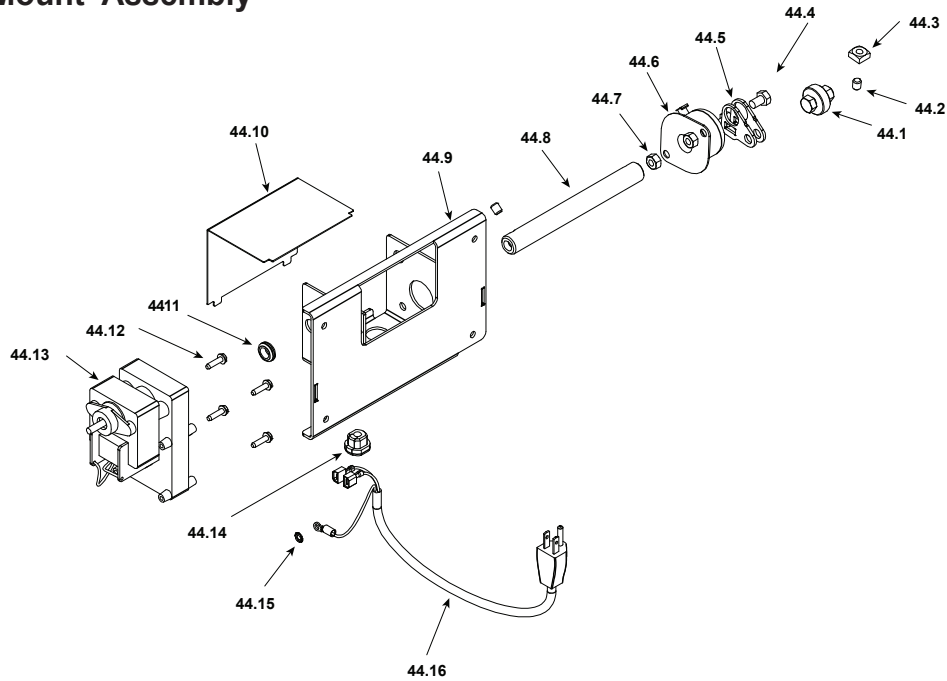

#44 Motor Mount Assembly

IMPORTANT: THIS IS DATED INFORMATION. Parts must be ordered from a dealer or distributor. **Hearth and Home Technologies does not sell directly to consumers.** Provide model number and serial number when requesting service parts from your dealer or distributor.

**Stocked
at Depot**

ITEM	Description	COMMENTS	PART NUMBER	
44	Motor Mount Assembly	No longer available	1-10-02760A	
44.1	Cam Bearing		3-31-3014	
44.2	5/16"-18 x 3/8" Alloy Steel Black Oxide Knurled Point SSS	Pkg of 25	3-30-2004-25	Y
44.3	5/16-18 Zinc Plated Square Nut	No longer available	3-30-8025-50	
44.4	5/16-18 x 1/2" Grade 5 Zinc Plated Hex Cap Screw	Pkg of 50	3-30-1122-50	Y
44.5	Laser Cam Assembly	No longer available	1-10-02764A	
44.6	Pillow Block	No longer available	3-31-324122	
44.7	5/16"-18 Grade 5 Zinc Plated Finished Hex Nut	Pkg of 100	3-30-8005-100	Y
44.8	Extension Shaft	No longer available	2-00-02706	
44.9	Back Cover	No longer available	2-00-02705B	
44.10	Wire Cover	No longer available	2-00-02773B	
44.11	Grommet 7/16" ID X 3/4" OD		3-31-960021	
44.12	HWH TCS 10-24X3/4 BLACK OX TYPE F	No longer available	3-30-1102-50	
44.13	Pellet Feeder Gearmotor-4RPM		3-20-60906	Y
44.14	Cord Clamp		3-20-12402	
44.15	#10 External Toothlock Washer	Pkg of 100	3-30-0001-100	Y
44.16	22" Power Cord Feed Motor	No longer available	3-20-29523	
	Male Disconnect (Power Cord)	Pkg of 25	1-00-00957	Y
	Gearmotor Blade	Pkg of 3	3-20-2046399-3	Y
	Ring Terminal (Power Cord Green)	Pkg of 25	1-00-01003	Y