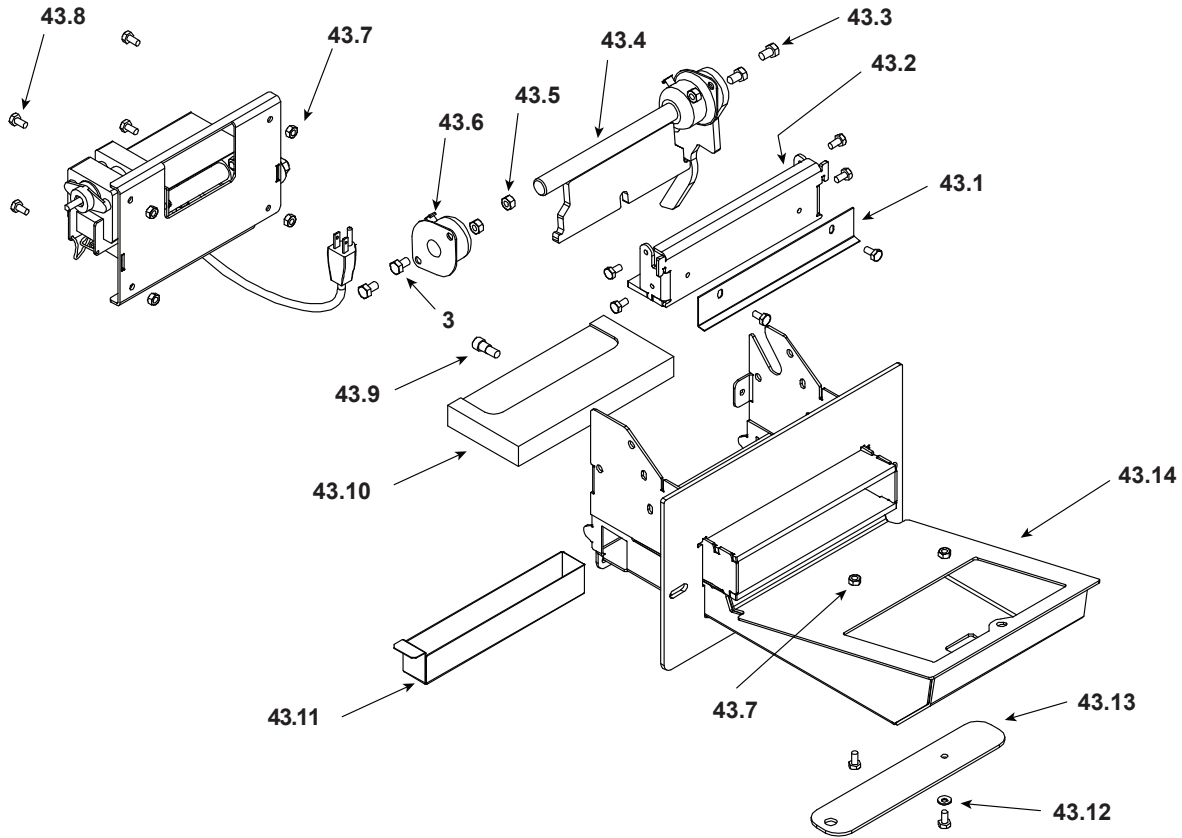

#43 Feeder Assembly

IMPORTANT: THIS IS DATED INFORMATION. Parts must be ordered from a dealer or distributor. **Hearth and Home Technologies does not sell directly to consumers.** Provide model number and serial number when requesting service parts from your dealer or distributor.

Stocked
at Depot

ITEM	Description	COMMENTS	PART NUMBER	
43	Feeder Assembly	No longer available	1-10-02700A	
43.1	Pusher Block Scraper	No longer available	2-00-02772B	
43.2	Pusher Block Slide Weldment	No longer available	1-10-02749W	
43.3	5/16-18 x 1/2" Grade 5 Zinc Plated Hex Cap Screw	Pkg of 50	3-30-1122-50	Y
43.4	Pusher Arm Weldment	No longer available	1-10-02708W	
43.5	5/16"-18 Grade 5 Zinc Plated Finished Hex Nut	Pkg of 100	3-30-8005-100	Y
43.6	Pillow Block	No longer available	3-31-324122	
43.7	1/4"-20 Zinc Plated Finished Hex Nut	Pkg of 100	3-30-8004-100	Y
43.8	HCS 1/4-20 X 1/2"	Pkg of 50	3-30-1108-50	Y
43.9	SH Shoulder Screw 5/16-18 X 3/8" X 3/8"		3-30-131180759	
43.10	Pusher Block	No longer available	3-50-02777	
43.11	Fines Tray	No longer available	2-00-02746B	
43.12	Washer - 1/4" Contact Spring	No longer available	3-30-0300252-10	
43.13	Feeder Cleanout Slide	No longer available	2-00-00048P	
43.14	Feeder Weldment	No longer available	1-10-02701W	

Additional Service Parts on following page