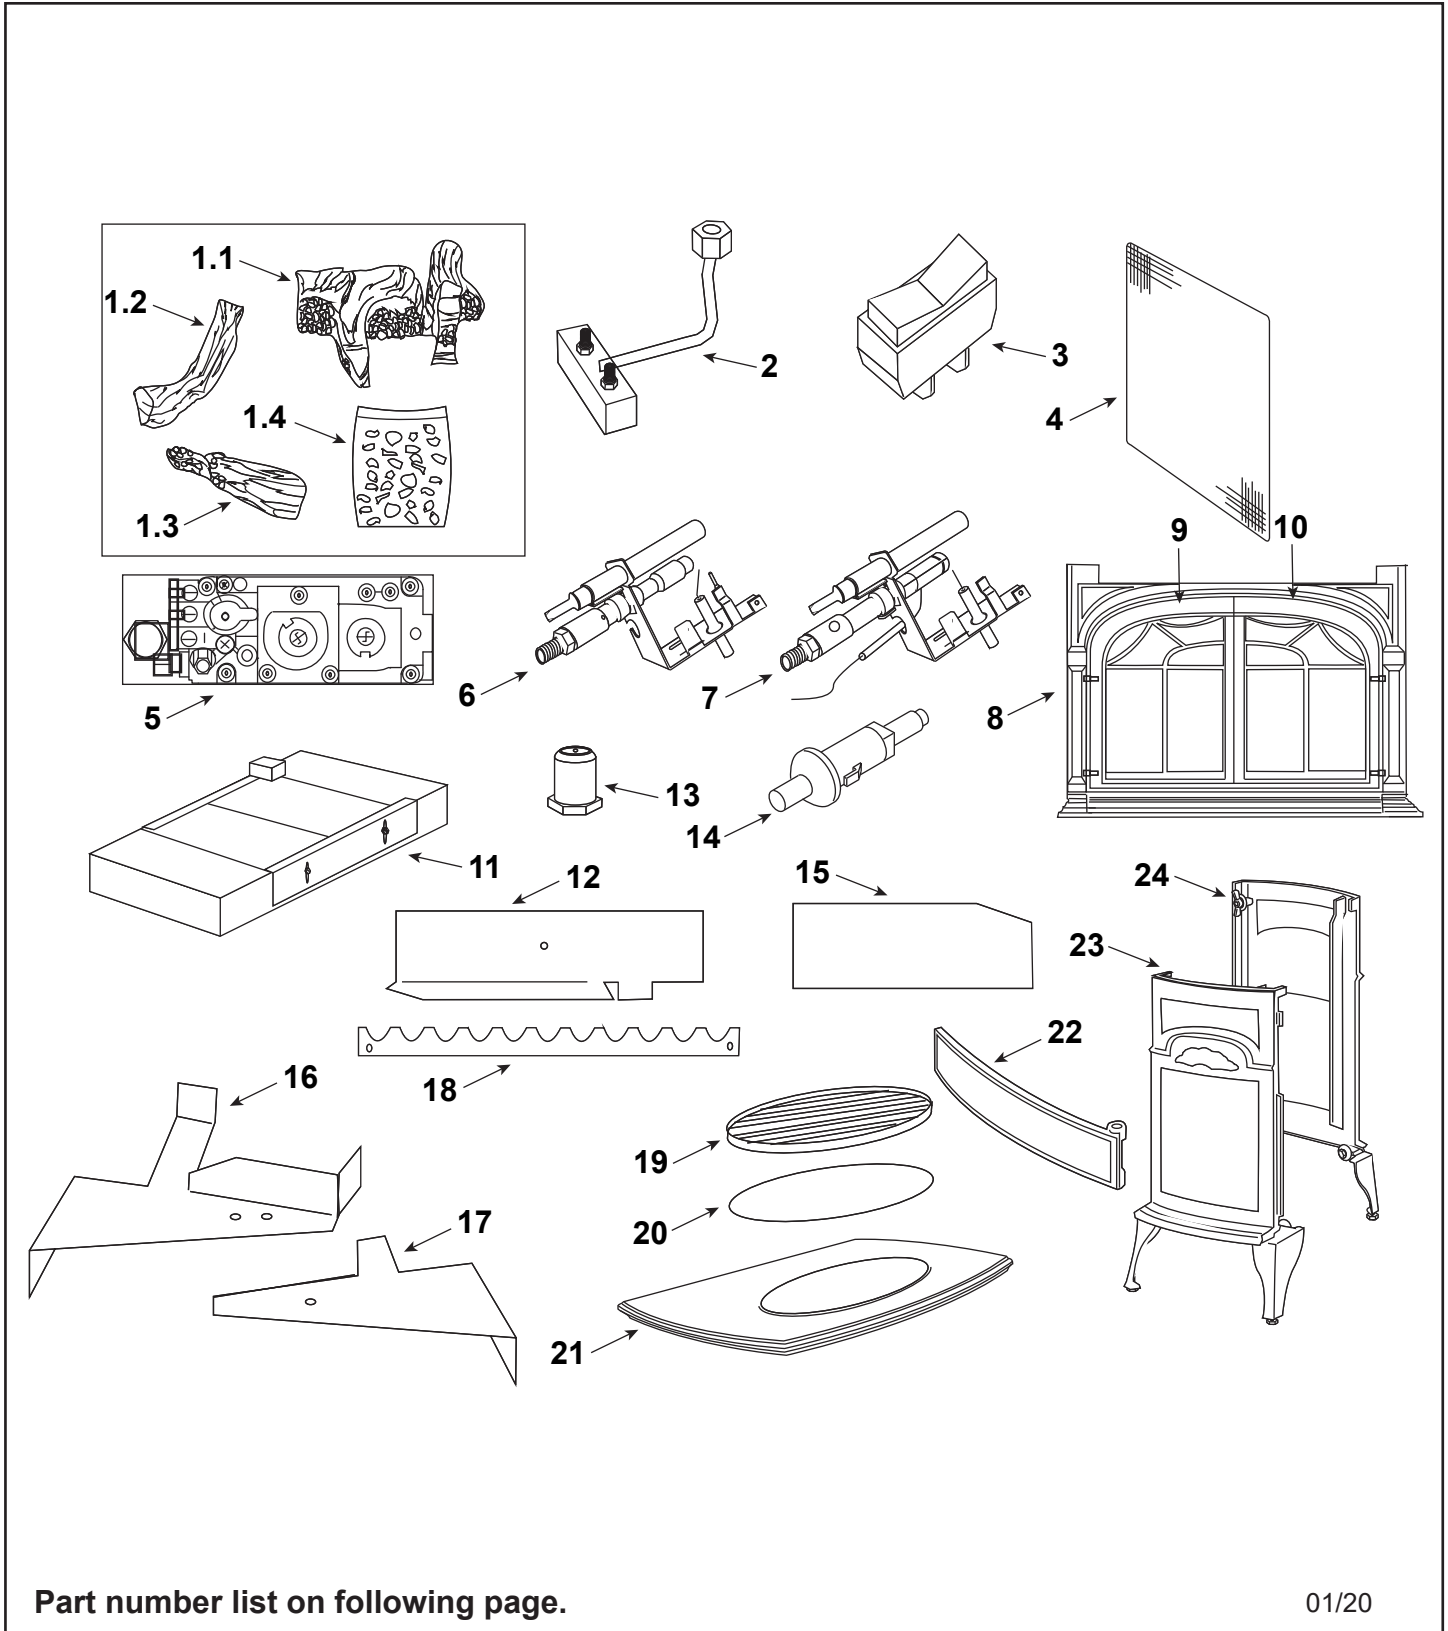

SD30NV

SD30PV

Service Parts

SUNDANCE

Beginning Manufacturing Date: NA
Ending Manufacturing Date: Active

IMPORTANT: THIS IS DATED INFORMATION. Parts must be ordered from a dealer or distributor. **Hearth and Home Technologies does not sell directly to consumers.** Provide model number and serial number when requesting service parts from your dealer or distributor.

Stocked
at Depot

ITEM	DESCRIPTION	COMMENTS	PART NUMBER	
1	Log Assembly		20005005K	Y
1.1	Log, Rear		20005006K	
1.2	Log, Left		20005008K	
1.3	Log, Right		20005007K	
1.4	Lava Rocks		57897K	Y
2	Manifold Assembly		20003739	Y
3	Trim On/Off Switch		30000874	Y
4	Screen		20005009	
5	Valve, SIT	NG	SRV14D0467	Y
		LP	SRV14D0468	Y
6	Oxygenerator, NG OP #8204		55464	Y
7	Oxygenerator, LP OP #8404		55465	Y
8	Front, Sundance OP DR Black		30001496A	
9	Door, Left	Black	30004082A	
10	Door, Right	Black	30004081A	
11	Burner Housing Assembly	NG	20003130	Y
		LP	20004995K	Y
12	Bracket, Rear Log - JUV		20003274	
13	Orifice Hood	#69(.0292") Front LP	30000513	Y
		#54(.055") Front NG	20000130	Y
		#54(.055") Rear LP	20000130	Y
		#44(.086") Rear NG	SRV30000334	Y
14	Ignitor, Piezo		SRV14D0503	Y
15	Gasket, Base Pan Inner		20002566	Y
16	Bracket Support Right Log		20004920	
17	Bracket Support Left Log		20005022	
18	Grate Decorative Burner		20003022	
19	Grille		30000393A	
20	Mesh, Grille		30000508	
21	Top, Sundance	Black	30001278A	
22	Door, Control	Black	1301087A	
23	End, Left	Black	30001280A	
24	End, Right	Black	30001279A	
	Gasket, 1/4" Fiberglass	10 Ft	1-00-1203560	Y
	Magnet, Door		30004112	
	Magnet, Control Door		1408818	
	Flexline	Black	20H1011	
	Finish Bag		SRV733069	