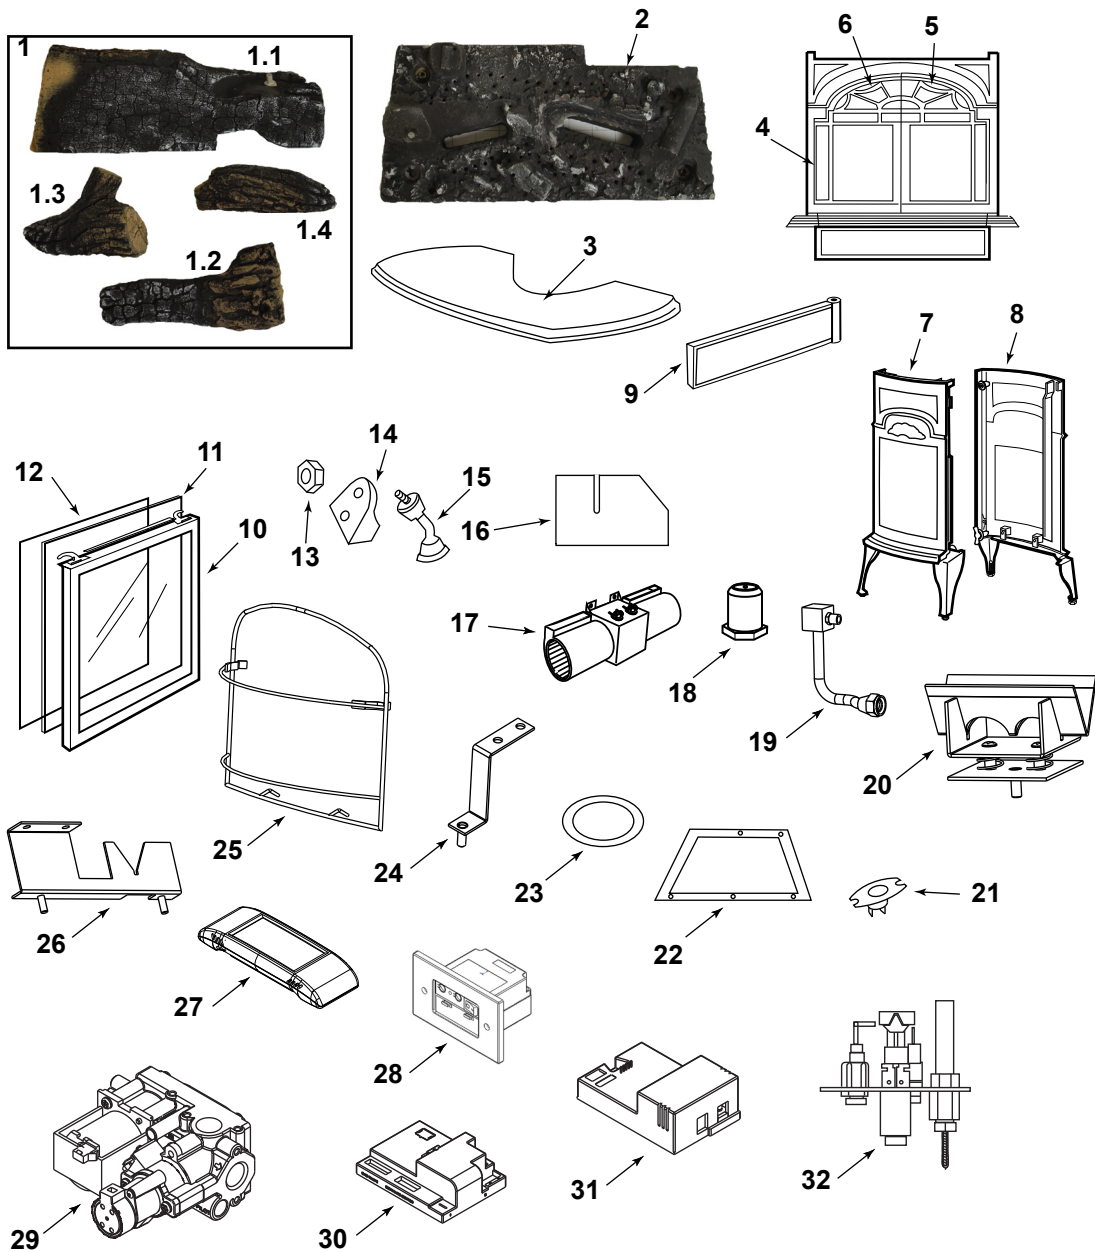

Direct Vent Gas Heater
With Signature Command System
Last Serial #HF1780423

Beginning Manufacturing Date: NA
Ending Manufacturing Date: March 2019

SDVTSCCB (Classic Black)
SDVTSCBS (Biscuit)

SDVTSCBM (Majolica Brown)
SDVTSCBD (Bordeaux)

Part number list on following page.

IMPORTANT: THIS IS DATED INFORMATION. Parts must be ordered from a dealer or distributor. **Hearth and Home Technologies does not sell directly to consumers.** Provide model number and serial number when requesting service parts from your dealer or distributor.

**Stocked
at Depot**

ITEM	DESCRIPTION	COMMENTS	PART NUMBER	
1	Log Set, Complete		SRV20012551	Y
1.1	Log, Rear	No longer available, Must order complete assembly	20012546	
1.2	Log, Right		20012548	
1.3	Log, Left		20012547	
1.4	Log, Top		20012915	
2	Burner Assembly		20012492	Y
3	Top	Classic Black	30001276A	
		No longer available	30003305A	
		Bordeaux	30006752A	
		Brown Majolica	30004897A	
4	Front, Operable Door	Classic Black	30001496A	
		No longer available	30003302A	
		Bordeaux	30006753A	
		Brown Majolica	30004899A	
5	Door, Right (Use Magnet) (Pre 7/2007 units must order Left and Righth together)	Classic Black	30004081A	
		No longer available	30004089A	
		Bordeaux	30006754A	
		Brown Majolica	30004900A	
6	Door, Left (Use Magnet) (Pre 7/2007 units must order Left and Righth together)	Classic Black	30004082A	
		No longer available	30004090A	
		Bordeaux	30006755A	
		Brown Majolica	30004901A	
7	End, Left	Classic Black	30001280A	
		No longer available	30003300A	
		Bordeaux	30006750A	
		Brown Majolica	30004895A	
8	End, Right	Classic Black	30001279A	
		No longer available	30003301A	
		Bordeaux	30006751A	
		Brown Majolica	30004896A	
9	Door, Control		1301087A	
10	Glass Frame Assembly		30000127	Y
11	Glass		1601691	Y
12	Gasket, Glass (Medium Knit)		1203702K	
13	Nut, Hex Jam 3/8-16 TOPLK-Z	Pkg of 10	1203290-10	
14	Pawl Assembly, Ash Door		30002362	
15	Front Steel Handle/Shaft - NI/VER		30002717	Y

Additional service parts on following page