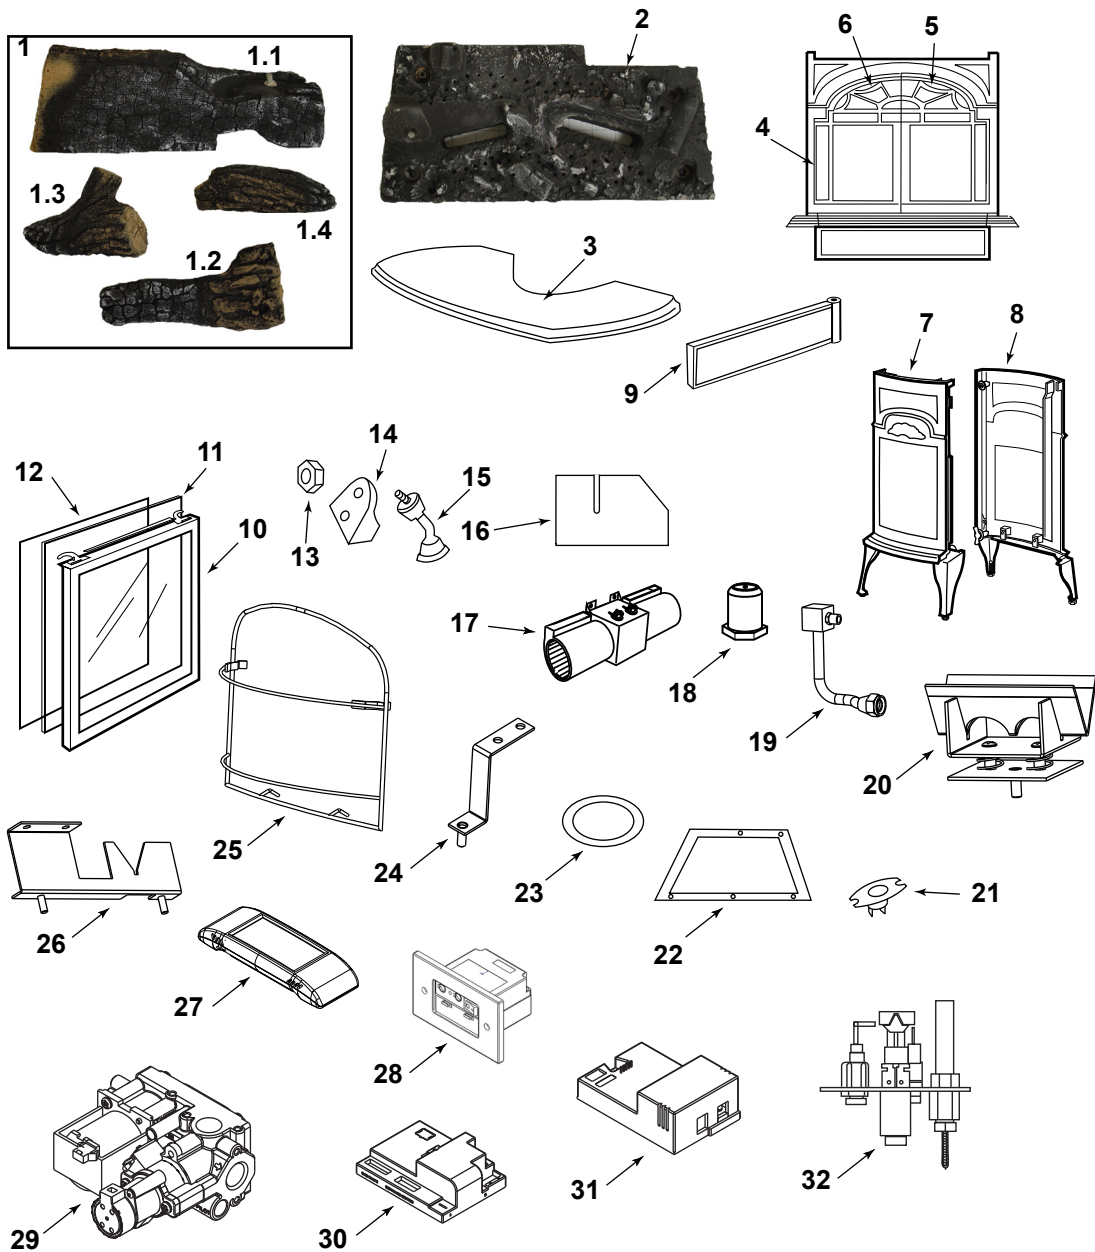

Direct Vent Gas Heater
With Signature Command System
Last Serial #HF1780423

Beginning Manufacturing Date: NA
Ending Manufacturing Date: March 2019

SDVTSCCB (Classic Black)
SDVTSCBS (Biscuit)

SDVTSCBM (Majolica Brown)
SDVTSCBD (Bordeaux)

IMPORTANT: THIS IS DATED INFORMATION. Parts must be ordered from a dealer or distributor. **Hearth and Home Technologies does not sell directly to consumers.** Provide model number and serial number when requesting service parts from your dealer or distributor.

**Stocked
at Depot**

ITEM	DESCRIPTION	COMMENTS	PART NUMBER	
1	Log Set, Complete		20012551	Y
1.1	Log, Rear	No longer available, Must order complete assembly	20012546	
1.2	Log, Right		20012548	
1.3	Log, Left		20012547	
1.4	Log, Top		20012915	
2	Burner Assembly		20012492	Y
3	Top	Classic Black	30001276A	
		Biscuit	30003305A	
		Bordeaux	30006752A	
		Brown Majolica	30004897A	
4	Front, Operable Door	Classic Black	30001496A	
		Biscuit	30003302A	
		Bordeaux	30006753A	
		Brown Majolica	30004899A	
5	Door, Right (Use Magnet) (Pre 7/2007 units must order Left and Righth together)	Classic Black	30004081A	
		Biscuit	30004089A	
		Bordeaux	30006754A	
		Brown Majolica	30004901A	
6	Door, Left (Use Magnet) (Pre 7/2007 units must order Left and Righth together)	Classic Black	30004082A	
		Biscuit	30004090A	
		Bordeaux	30006755A	
		Brown Majolica	30004900A	
7	End, Left	Classic Black	30001280A	
		Biscuit	30003300A	
		Bordeaux	30006750A	
		Brown Majolica	30004895A	
8	End, Right	Classic Black	30001279A	
		Biscuit	30003301A	
		Bordeaux	30006751A	
		Brown Majolica	30004896A	
9	Door, Control		1301087A	
10	Glass Frame Assembly		30000127	Y
11	Glass		1601691	Y
12	Gasket, Glass (Medium Knit)		1203702K	
13	Nut, Hex Jam 3/8-16 TOPLK-Z	Pkg of 10	1203290-10	
14	Pawl Assembly, Ash Door		30002362	
15	Front Steel Handle/Shaft - NI/VER		30002717	Y

Additional service parts on following page