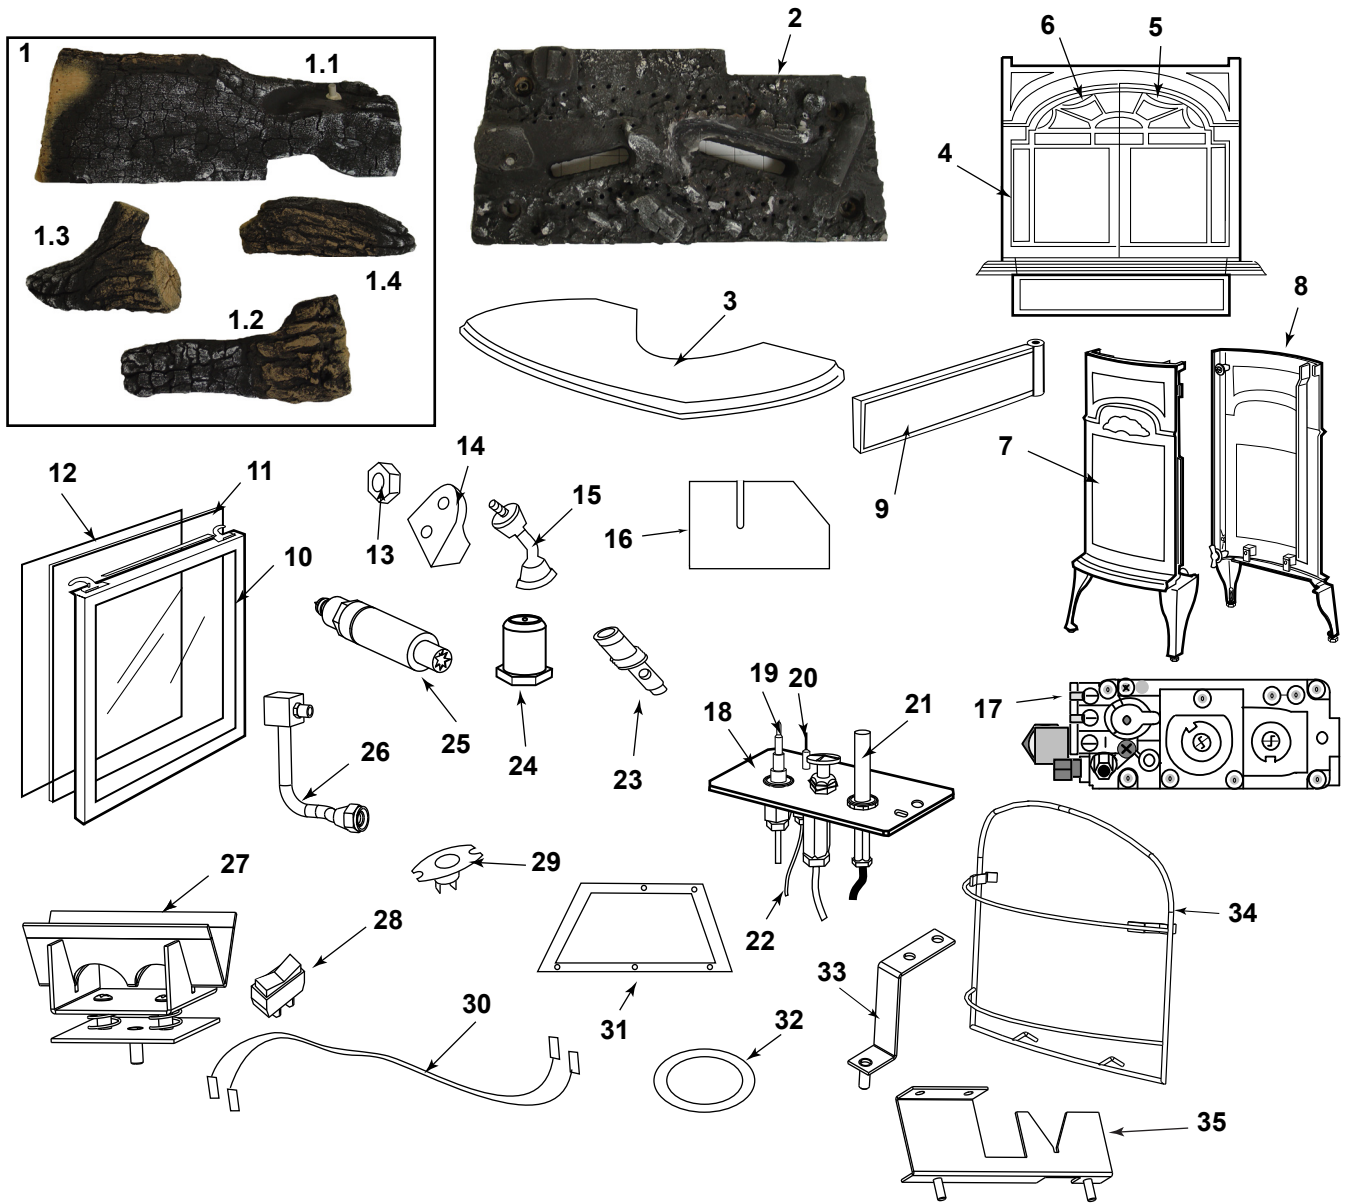

**Direct Vent Gas Heater
With Standing Pilot Ignition**

Beginning Manufacturing Date: NA
Ending Manufacturing Date: Active

SDDVTCBSB (Classic Black)

SDDVTBMSB (Majolica Brown)

SDDVTBSSB (Biscuit) - Ending Manufacturing Date: Nov 2021

SDDVTBDSB (Bordeaux)

IMPORTANT: THIS IS DATED INFORMATION. Parts must be ordered from a dealer or distributor. **Hearth and Home Technologies does not sell directly to consumers.** Provide model number and serial number when requesting service parts from your dealer or distributor.

Stocked at Depot

ITEM	DESCRIPTION	COMMENTS	PART NUMBER	
1	Log Set, Complete		SRV20012551	Y
1.1	Log, Rear	No longer available, Must order complete assembly	20012546	
1.2	Log, Right		20012548	
1.3	Log, Left		20012547	
1.4	Log, Top		20012915	
2	Burner Assembly		20012492	Y
3	Top	Classic Black	30001276A	
		Biscuit	30003305A	
		Bordeaux	30006752A	
		Brown Majolica	30004897A	
4	Front, Operable Door	Classic Black	30001496A	
		Biscuit	30003302A	
		Bordeaux	30006753A	
		Brown Majolica	30004899A	
5	Door, Right (Use Magnet) (Pre 7/2007 units must order Left and Righth together)	Classic Black	30004081A	
		Biscuit	30004089A	
		Bordeaux	30006754A	
		Brown Majolica	30004900A	
6	Door, Left (Use Magnet) (Pre 7/2007 units must order Left and Righth together)	Classic Black	30004082A	
		Biscuit	30004090A	
		Bordeaux	30006755A	
		Brown Majolica	30004901A	
7	End, Left	Classic Black	30001280A	
		Biscuit	30003300A	
		Bordeaux	30006750A	
		Brown Majolica	30004895A	
8	End, Right	Classic Black	30001279A	
		Biscuit	30003301A	
		Bordeaux	30006751A	
		Brown Majolica	30004896A	
9	Door, Control		1301087A	
10	Glass Frame Assembly		30000127	Y
11	Glass		1601691	Y
12	Gasket, Glass (Medium Knit)		1203702K	
13	Nut, Hex Jam 3/8-16 TOPLK-Z	Pkg of 10	1203290-10	
14	Pawl Assembly, Ash Door		30002362	
15	Front Steel Handle/Shaft - NI/VER		30002717	Y
16	Restrictor Plate		20013026	

Additional service parts on following page