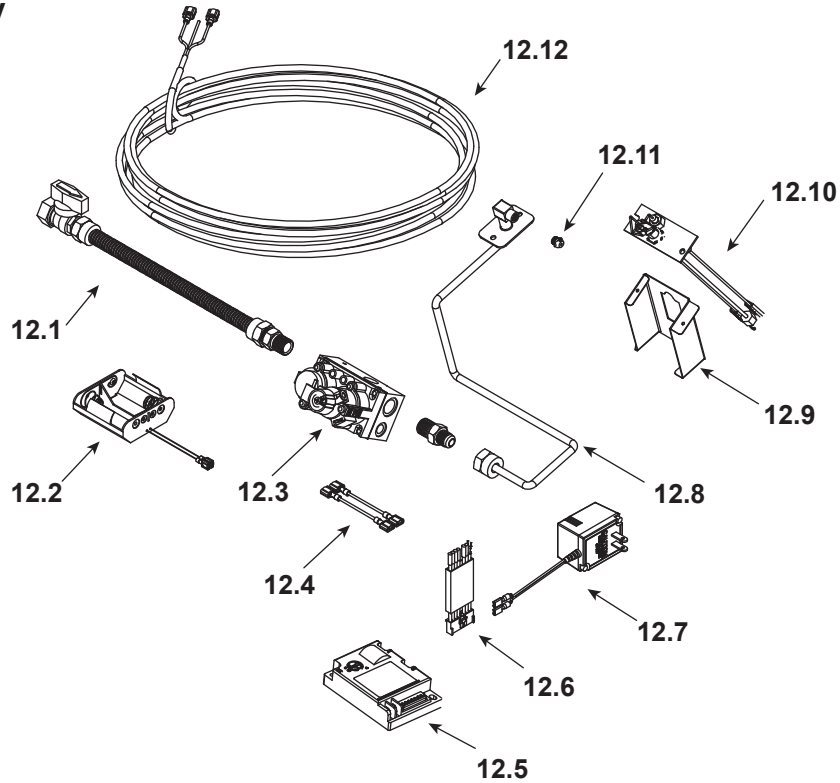

No one builds a better fire

Beginning Manufacturing Date: Feb 2005
Ending Manufacturing Date: Mar 2010

#12 IPI Valve Assembly

IMPORTANT: THIS IS DATED INFORMATION. Parts must be ordered from a dealer or distributor. **Hearth and Home Technologies does not sell directly to consumers.** Provide model number and serial number when requesting service parts from your dealer or distributor.

Stocked at Depot

ITEM	DESCRIPTION	COMMENTS	PART NUMBER	
12.1	Flex Ball Valve Assembly		SRV302-320	Y
12.2	Battery Pack		SRV593-594	Y
12.3	Valve NG		750-500	Y
	Valve LP		SRV593-501	Y
12.4	Jumper Wires		SRV2012-206	Y
12.5	Module		SRV593-592	Y
12.6	Module Wire Assembly		SRV593-590	Y
12.7	3 Volt Transformer		SRV593-593	Y
12.8	Flexible Gas Connector		530-302A	Y
12.9	Pilot Bracket	No Longer Available	2081-110	
12.10	Pilot Assembly NG		4021-422	Y
	Pilot Assembly LP		4021-423	Y
12.11	Orifice NG (#47C)		582-847	Y
	Orifice LP (1.25mmC)		582-8125	Y
12.12	Thermostat Wire Assembly		2045-024	Y
	Ground Strap	No Longer Available	385-512	
	Valve Bracket	No Longer Available	2081-119	

Additional service part numbers appear on following page.