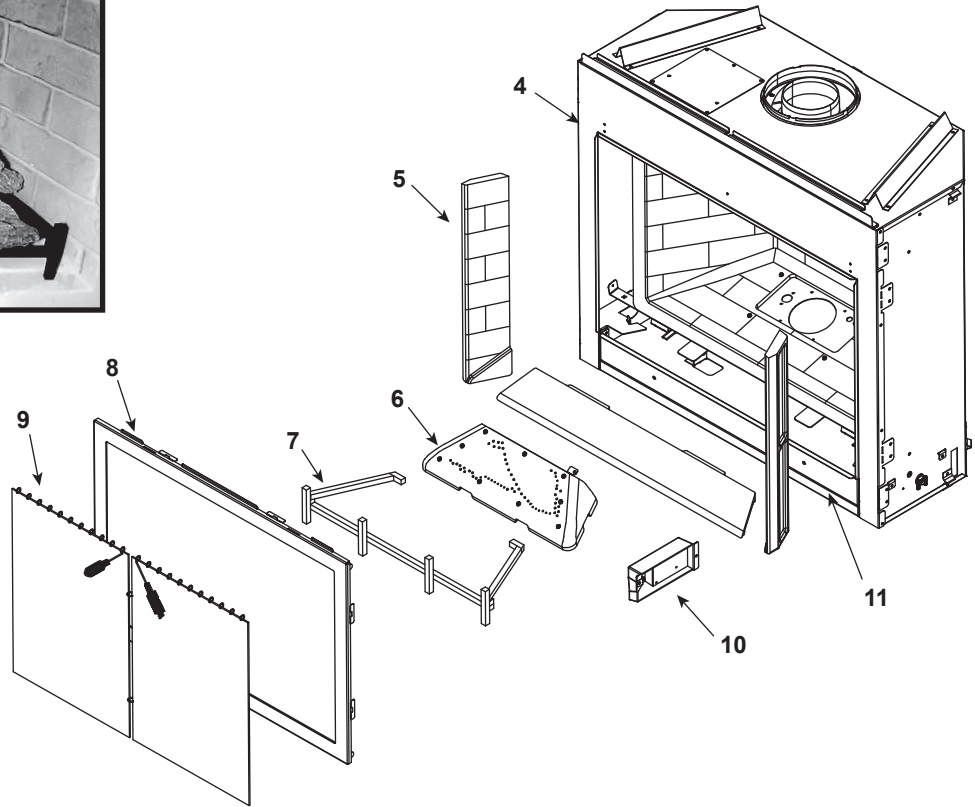

Log Set Assembly

IMPORTANT: THIS IS DATED INFORMATION. Parts must be ordered from a dealer or distributor. **Hearth and Home Technologies does not sell directly to consumers.** Provide model number and serial number when requesting service parts from your dealer or distributor.

Stocked at Depot

ITEM	DESCRIPTION	COMMENTS	PART NUMBER	
	Log Set Assembly		LOGS-SOUL	Y
1	Log 1	No longer available Must order complete assembly	SRV2081-170	
2	Log 2		SRV2081-171	
3	Log 3		SRV2081-172	
4	Front Surround	No Longer Available	2081-103	
5	Panel Kit (Set Only)	No Longer Available	PANEL-KIT-SOUL	
		No Longer Available	SOUL-PANEL-STFD	
6	Burner NG, LP	No Longer Available	2081-002	
7	Grate Assembly	No Longer Available	2081-010	
8	Glass Door Assembly	No Longer Available	GLA-SOUL	
9	Mesh Assembly	No Longer Available	2081-006	
	Mesh Rod	No Longer Available	2081-116	
	Mesh Bracket	No Longer Available	2081-134	
10	Junction Box		SRV4021-013	Y
11	Panel Bottom	No Longer Available	2081-011