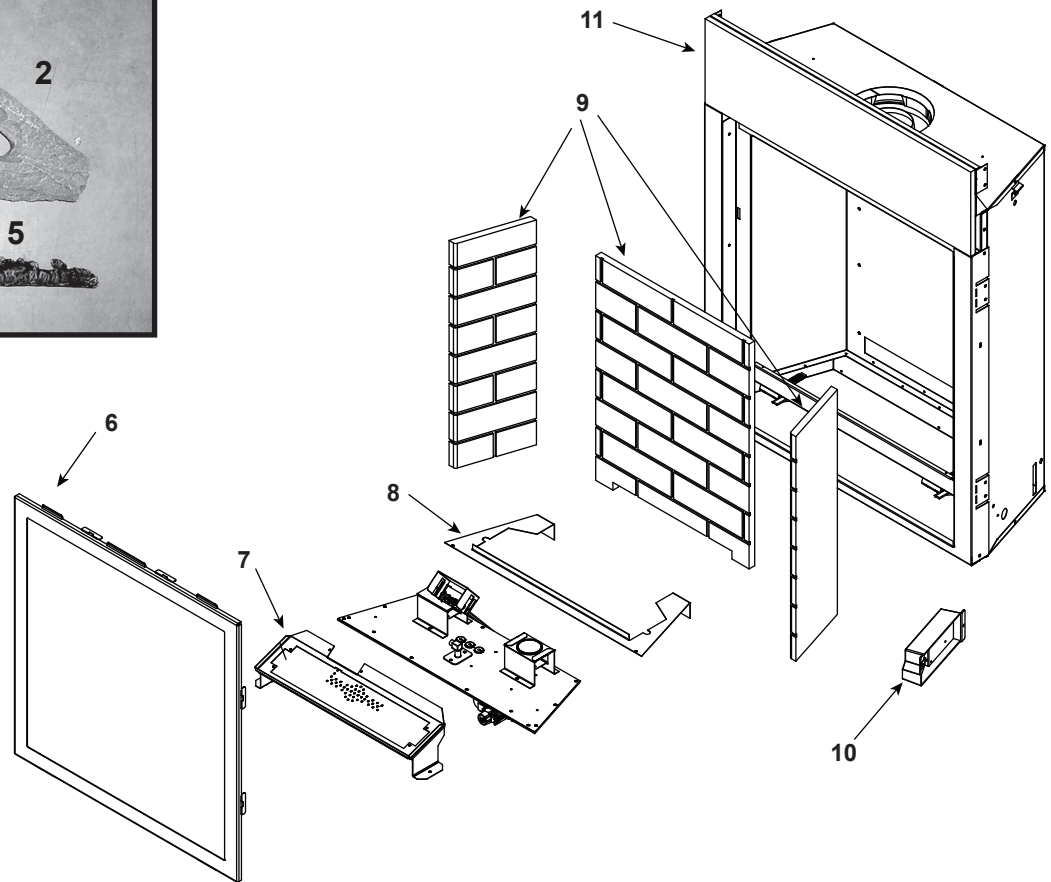

No one builds a better fire

24 x 24 Gas Fireplace - DV

Beginning Manufacturing Date: April 2005
Ending Manufacturing Date: Aug 2007

Log Set Assembly

IMPORTANT: THIS IS DATED INFORMATION. Parts must be ordered from a dealer or distributor. **Hearth and Home Technologies does not sell directly to consumers.** Provide model number and serial number when requesting service parts from your dealer or distributor.

**Stocked
at Depot**

ITEM	DESCRIPTION	COMMENTS	PART NUMBER	
	Log Set Assembly		LOGS-SOHO24	Y
1	Log 1	No longer available, Must order complete assembly	SRV2077-700	
2	Log 2		SRV2077-701	
3	Ash Piece - Left	No longer available	SRV2077-702	
4	Ash Piece - Center	No longer available	SRV2077-703	
5	Ash Piece - Right	No longer available	SRV2077-704	
6	Glass Door Assembly	No longer available	GLA-SOHO24	
		Post Jan 2007	GLA-SOHO24B	Y
7	Burner Assembly		2077-007	Y
8	False basepan	No longer available	2077-100	
9	Wall Refractory Kit (Firebrick, gray mortar lines)	No longer available	Brick-Soho24	
10	Junction Box		SRV4021-013	Y
11	Non-combustible Board		2077-148	

Additional service part numbers appear on following page.