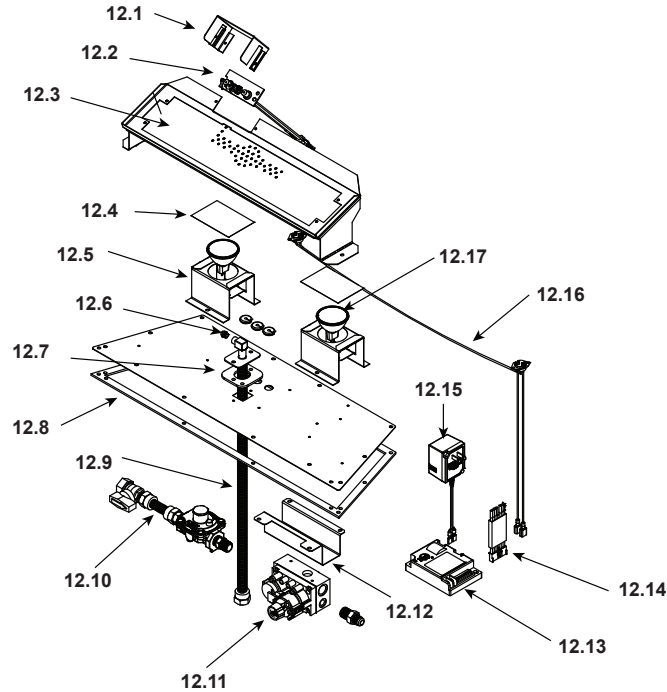

No one builds a better fire

Beginning Manufacturing Date: April 2005
Ending Manufacturing Date: Aug 2007

#12 IPI Valve Assembly

IMPORTANT: THIS IS DATED INFORMATION. Parts must be ordered from a dealer or distributor. **Hearth and Home Technologies does not sell directly to consumers.** Provide model number and serial number when requesting service parts from your dealer or distributor.

**Stocked
at Depot**

ITEM	DESCRIPTION	COMMENTS	PART NUMBER	
12.1	Pilot Bracket	No longer available	2077-162	
12.2	Pilot Assembly NG		SRV2090-012	Y
	Pilot Assembly LP		2090-013	Y
12.3	Burner Assembly		2077-007	Y
12.4	Kapton Film	No longer available	2093-119	
12.5	Light Bracket	No longer available	2077-151	
12.6	Burner Orifice NG (#51C)		SRV582-851	Y
	Burner Orifice LP (#60C)		582-860	Y
12.7	Burner Neck Gasket		438-407	
12.8	Valve Plate Gasket		SRV2077-138	
12.9	18" Flexible Gas Connector		530-302A	Y
12.10	Flex Ball Valve Assembly NG		2083-062	Y
	Flex Ball Valve Assembly LP		2083-063	Y
12.11	Valve NG		750-500	Y
	Valve LP		SRV593-501	Y
12.12	Valve Bracket	No longer available	2077-122	
12.13	Module		SRV593-592	Y
12.14	Wire Assembly		SRV593-590	Y
12.15	3 Volt Transformer		SRV593-593	Y
12.16	Light Harness	No longer available	2077-061	
12.17	Light Bulb		2088-136	Y

Additional service part numbers appear on following page.