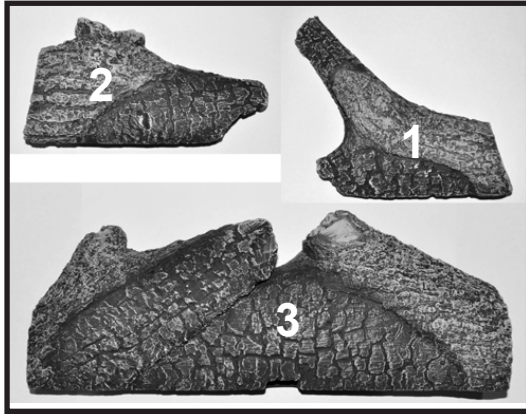

SAPPHIRE-D-CSB, SAPPHIRE-D-MBK, SAPPHIRE-D-PMH,
SAPPHIRE-D-CWL (6/10-3/11)

Log Set Assembly

Part number list on following page.

IMPORTANT: THIS IS DATED INFORMATION. Parts must be ordered from a dealer or distributor. **Hearth and Home Technologies does not sell directly to consumers.** Provide model number and serial number when requesting service parts from your dealer or distributor.

Stocked at Depot

ITEM	DESCRIPTION	COMMENTS	PART NUMBER	
	Log Set Assembly		SRV7055-013	Y
1	Log 1		7055-124	
2	Log 2		7055-125	
3	Log 3		7055-126	
4	Grill Rear Vent		RV-SA-MBK	
5	Top Vent Grill	CSB	455-0370CSB	
		No longer available	455-0370CWL	
		MBK	455-0370MBK	
		PMH	455-0370PMH	
6	Top	CSB	SRV7055-101CSB	
		No longer available	SRV7055-101CWL	
		MBK	SRV7055-101MBK	
		PMH	SRV7055-101PMH	
7	SLP Stove Adapter	No longer available	SLP-SAM	
8	DV Adapter		SRV7010-172	
9	Relief Door Assembly		7010-003	
10	Cast Retainer Assembly		SRV7055-008	
11	Cast Mount Side Top		SRV7055-114	
12	Side Heat Shield		SRV7055-120	
13	Side , Left or Right	CSB	SRV7021-125CSB	
		No longer available	SRV7021-125CWL	
		MBK	SRV7021-125MBK	
		PMH	SRV7021-125PMH	
14	Baffle Bracket		7010-137	
15	Baffle		7010-136A	Y
16	Refractory Assembly		BRICK-T1	
17	Glass Assembly		7010-017	Y
18	Door Assembly		7010-016	Y
19	Cast Retainer Front		SRV7055-108	
20	Front , Solitaire	MBK	SRV7055-123MBK	
21	Front , Cabinet Style	CSB	SRV7055-103CSB	
		No longer available	SRV7055-103CWL	
		MBK	SRV7055-103MBK	
		PMH	SRV7055-103PMH	