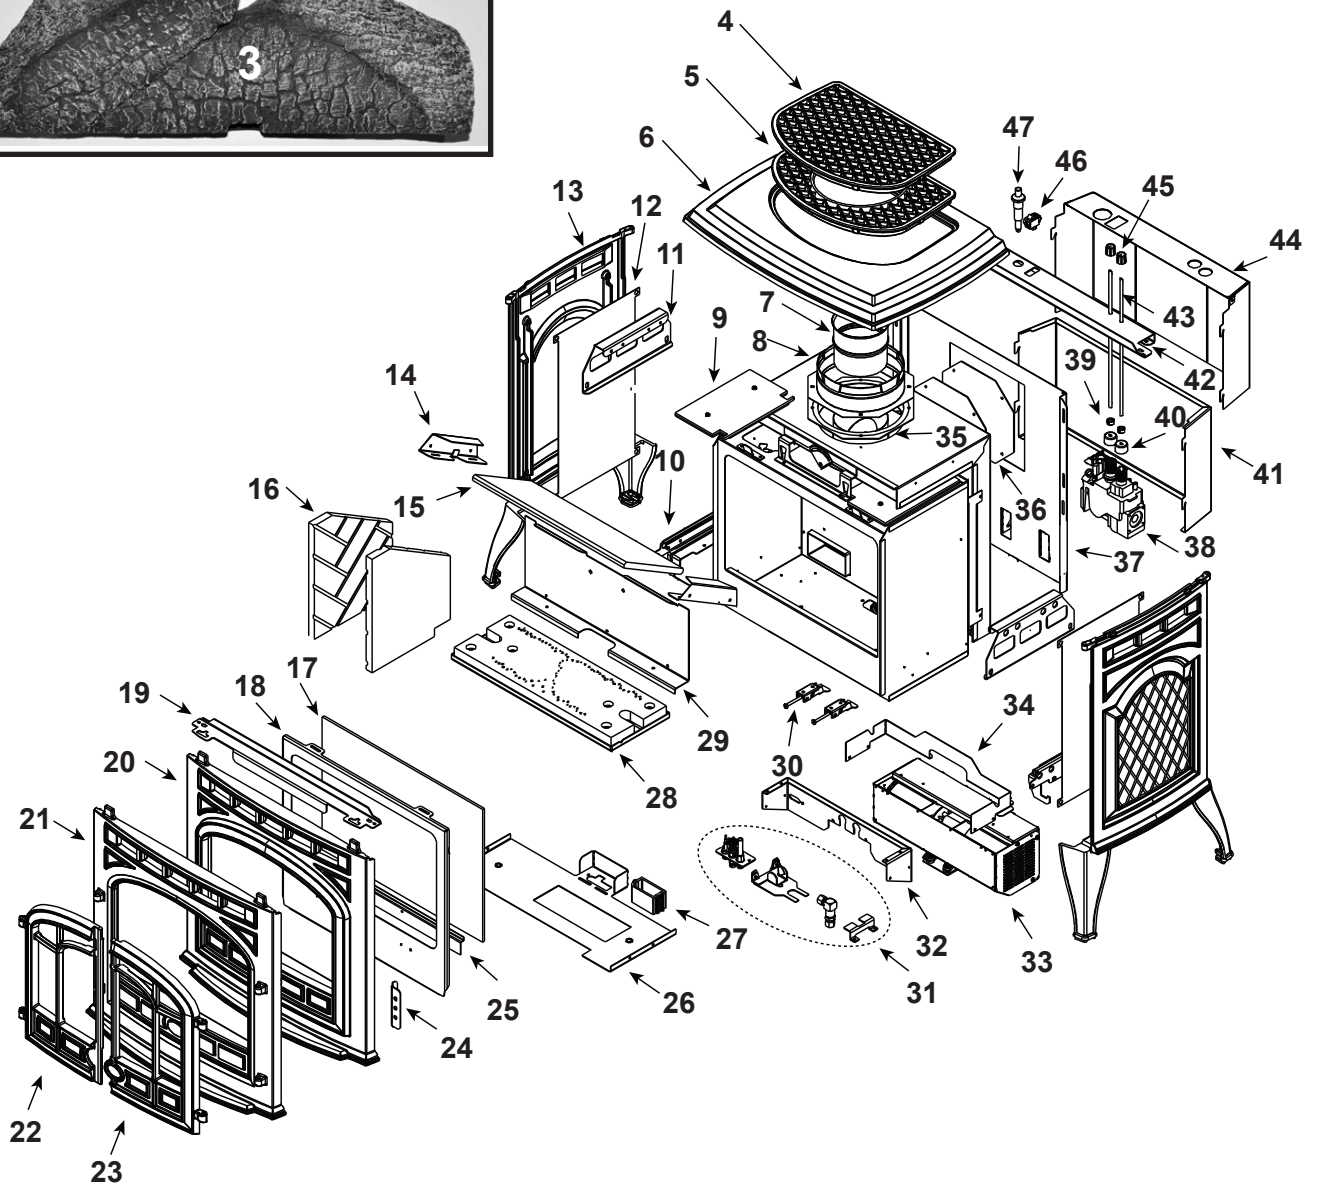

SAPPHIRE-D-CSB, SAPPHIRE-D-MBK, SAPPHIRE-D-PMH,
SAPPHIRE-D-CWL (6/10-3/11)

Log Set Assembly

Part number list on following page.

IMPORTANT: THIS IS DATED INFORMATION. Parts must be ordered from a dealer or distributor. **Hearth and Home Technologies does not sell directly to consumers.** Provide model number and serial number when requesting service parts from your dealer or distributor.

Stocked at Depot

ITEM	DESCRIPTION	COMMENTS	PART NUMBER	
	Log Set Assembly		SRV7055-013	Y
1	Log 1		7055-124	
2	Log 2		7055-125	
3	Log 3		7055-126	
4	Grill Rear Vent		RV-SA-MBK	
5	Top Vent Grill	CSB	455-0370CSB	
		No longer available	455-0370CWL	
		MBK	455-0370MBK	
		PMH	455-0370PMH	
6	Top	CSB	SRV7055-101CSB	
		No longer available	SRV7055-101CWL	
		MBK	SRV7055-101MBK	
		PMH	SRV7055-101PMH	
7	SLP Stove Adapter	No longer available	SLP-SAM	
8	DV Adapter		SRV7010-172	
9	Relief Door Assembly		7010-003	
10	Cast Retainer Assembly		SRV7055-008	
11	Cast Mount Side Top		SRV7055-114	
12	Side Heat Shield		SRV7055-120	
13	Side , Left or Right	CSB	SRV7021-125CSB	
		No longer available	SRV7021-125CWL	
		MBK	SRV7021-125MBK	
		PMH	SRV7021-125PMH	
14	Baffle Bracket		7010-137	
15	Baffle		7010-136A	Y
16	Refractory Assembly		BRICK-T1	
17	Glass Assembly		7010-017	Y
18	Door Assembly		7010-016	Y
19	Cast Retainer Front		SRV7055-108	
20	Front , Solitaire	MBK	SRV7055-123MBK	
21	Front , Cabinet Style	CSB	SRV7055-103CSB	
		No longer available	SRV7055-103CWL	
		MBK	SRV7055-103MBK	
		PMH	SRV7055-103PMH	