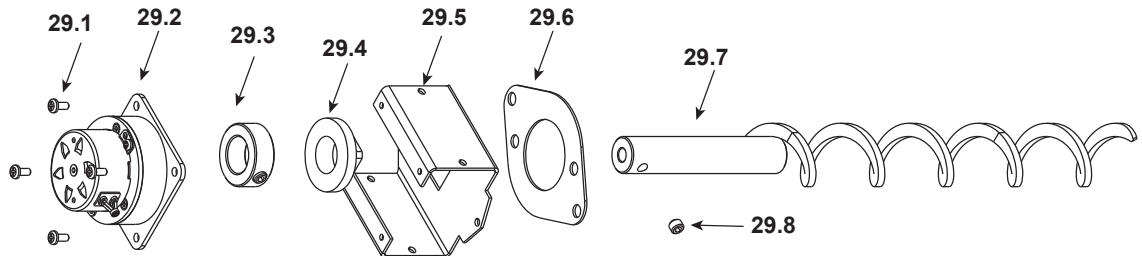

Beginning Manufacturing Date: June 2005
Ending Manufacturing Date: July 2009

IMPORTANT: THIS IS DATED INFORMATION. Parts must be ordered from a dealer or distributor. **Hearth and Home Technologies does not sell directly to consumers.** Provide model number and serial number when requesting service parts from your dealer or distributor.

**Stocked
at Depot**

ITEM	DESCRIPTION	COMMENTS	PART NUMBER	
23	Outer Skin Left / Right Side	Interchangeable	7019-100	
24	Blower, Exhaust Combustion		812-4400	Y
	Gasket, Exhaust Combustion Blower (between...)	...Motor & Housing	812-4710	Y
		...Housing & Stove	SRV240-0812	Y
25	Exhaust Transition Assembly		SRV414-5100	
	Latch, Draw		229-0230	
26	Flue Collar Assembly		7019-031	
27	Blower, Convection		812-4900	Y
	Blower Magnet	Pkg of 10	7019-188/10	Y
28	Outer Skin Back		SRV7019-101	

#29 Feeder Assembly

29	Feed Assembly		812-4760	Y
29.1	Screw 8-32 x 3/8	Pkg of 40	225-0500/40	Y
29.2	Feed Motor		812-4421	Y
29.3	Collar, Set, 7/8		229-0520	
29.4	Bearing, Feed System, Nylon		SRV7000-598	Y
29.5	Feed Motor Bracket Assembly	No longer available	7001-039	
29.6	Gasket, Feed Motor		SRV240-0731	Y
29.7	Feed Spring Assembly (Only)		SRV7001-046	Y
29.8	Screw, 5/16-18 x 1/4	Pkg of 25	225-0550/25	Y
	Plate, Feed Motor Mount	No longer available	412-0240	
30	Wire Harness/Junction Box		7019-166	Y
31	Control Board 3 Speed		SRV7000-704	Y
32	Snap Disc # 2		SRV7000-268	Y
33	Vacuum Switch		SRV7000-531	Y
34	Plate, Cover, Outer Can		480-1300	
35	Outer Skin, Top		SRV7019-106	
36	Door Hinge Assembly		SRV7019-014	
	Hinge, Door, Male		SRV450-2810	Y
37	Face Left	No longer available	SRV7019-117	

Additional service part numbers appear on following page.