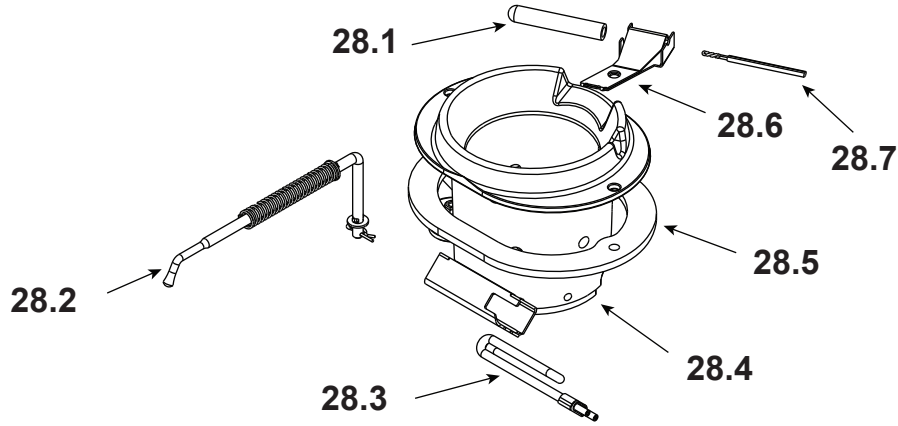

#28 Firepot Assembly

IMPORTANT: THIS IS DATED INFORMATION. Parts must be ordered from a dealer or distributor. **Hearth and Home Technologies does not sell directly to consumers.** Provide model number and serial number when requesting service parts from your dealer or distributor.

Stocked at Depot

ITEM	DESCRIPTION	COMMENTS	PART NUMBER	
28.1	Thermocouple Cover	Pkg of 10	812-4920	Y
28.2	Pull Rod Assembly		7019-009	
	Pull Rod Black Nickel		SRV7019-172	
	Spring, Firepot		200-2050	
28.3	Heating Element Assembly 18" (Loop Igniter)	Pkg of 1	SRV7000-462	Y
		Pkg of 10	SRV7000-462/10	Y
28.4	Firepot Assembly		SRV414-5200	Y
28.5	Gasket, Firepot		SRV240-0930	Y
28.6	Thermocouple Clamp		SRV7001-203	Y
28.7	Thermocouple		812-4470	Y
	Component Pack Assembly		SRV7050-011	
	Cleanout Tool		414-1140	Y
	Harness, Thermostat Wire	25 Ft	230-0810	
	Deflector, Bottom Airwash		413-0680	
	Feed Adjustment Plate		7001-182	
	Hose, Vacuum, 5/32 Id - Field Cut to Size	3 Ft	SRV240-0450	Y
	Magnet Round		SRV7000-140	Y
	Plate, Ash Cleanout		7001-186	
	Reset Button Assembly		SRV7000-040	
	Scraper Repair Kit		SCRAPER-SF	
	Wire Harness Hopper Switch		SRV7050-130	Y
	Wire Harness for Snap Disk #2		SRV7001-224	
	Bracket for Snap Disc		7005-253	

Additional service part numbers appear on following page.