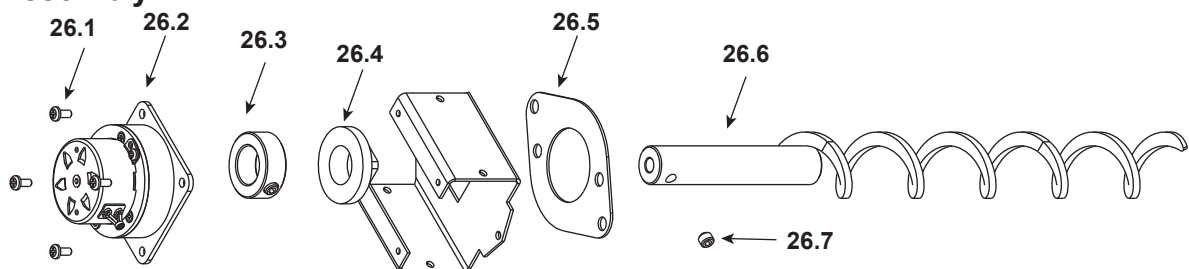

IMPORTANT: THIS IS DATED INFORMATION. Parts must be ordered from a dealer or distributor. **Hearth and Home Technologies does not sell directly to consumers.** Provide model number and serial number when requesting service parts from your dealer or distributor.

**Stocked
at Depot**

ITEM	DESCRIPTION	COMMENTS	PART NUMBER	
10	Brick, Left / Right, Cast		SRV414-0270	
11	Brick, Center, Cast		SRV414-0260	
12	Baffle Assembly		7001-034	Y
13	Snap Disc, 110-20, #1		SRV230-1220	Y
14	Blower, Convection		812-4900	Y
	Blower Magnet	Pkg of 10	7019-188/10	Y
15	Pedestal Side Curtain		SRV7050-105	
16	Side Curtain Assembly		SRV7050-005	
17	Pedestal Back		SRV7050-134	
18	Vacuum Switch		SRV7000-531	Y
19	Control Board 3 Speed		SRV7000-704	Y
20	Wire Harness / Junction Box		SRV7001-194	Y
	Switch, 3-Position - Heat Output Rocker Switch		812-3500	Y
21	Hopper Switch		SRV7000-375	Y
22	Back		SRV7050-102	
23	Exhaust Transition Assembly		SRV7001-009	
24	Blower, Exhaust		812-4400	Y
	Gasket, Exhaust Blower (Between...)	Housing & Stove	SRV240-0812	Y
		Motor & Housing	812-4710	Y
25	Snap Disc #2		SRV7000-268	Y

#26 Feed Assembly

26	Feed Assembly		812-4760	Y
26.1	Screw 8-32 x 3/8	Pkg of 40	225-0500/40	Y
26.2	Feed Motor		812-4421	Y
26.3	Collar, Set, 7/8		229-0520	
26.4	Bearing, Feed System, Nylon		SRV7000-598	Y
26.5	Gasket, Feed Motor		SRV240-0731	Y
26.6	Feed Spring Assembly (Only)		SRV7001-046	Y
26.7	Screw, 5/16-18 x 1/4	Pkg of 25	225-0550/25	Y
27	Snap Disc, Manual Reset #3		SRV230-1290	Y
	Bracket, Snap Disc #3		7001-221	

Additional service part numbers appear on following page.