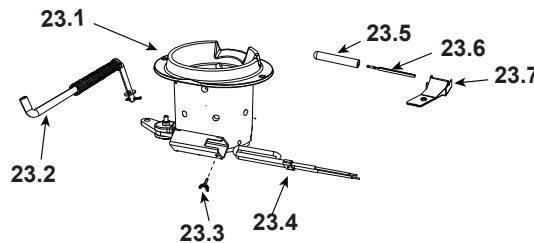

#23 Firepot, Ignitor, & Thermocouple

23.1	Firepot Assembly		SRV414-5200	Y
	Bolt, Firepot, 1-1/4" Long	Pkg of 25	225-0120/25	
	Bushing, Firepot		410-8320	
	Floor, Firepot		414-0290	Y
	Gasket, Firepot		SRV240-0930	Y
	Nut, Lock 1/4-20	Pkg of 25	226-0090/25	
23.2	Pull Rod Assembly	No longer available	7001-010	
	Spring, Firepot		200-2050	
23.3	Wing Thumb Screw 8-32X1/2	Pkg of 24	7000-223/24	Y
23.4	Heating Element Assembly 18" (Loop Igniter)	Pkg of 1	SRV7000-462	Y
		Pkg of 10	SRV7000-462/10	Y
23.5	Thermocouple Cover	Pkg of 10	812-4920	
23.6	Thermocouple		812-4470	Y
23.7	Thermocouple Clamp		SRV7001-203	Y

Additional service part numbers appear on following page.