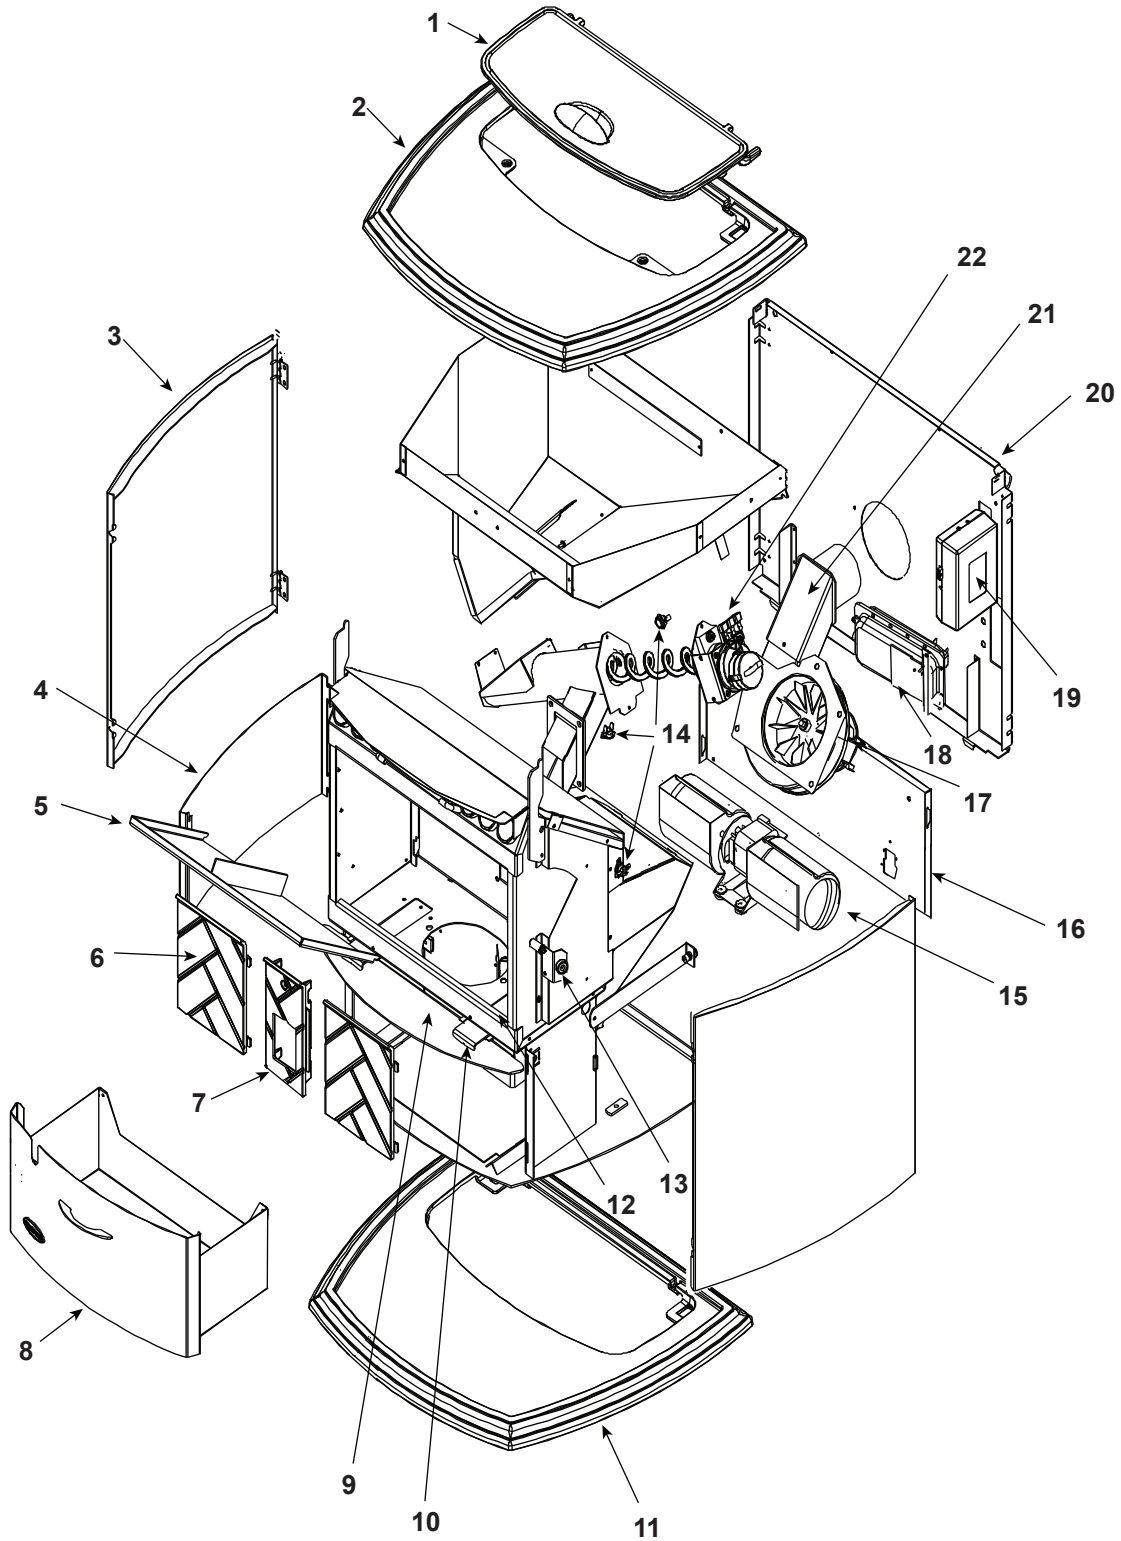

SANTA-FE (6/03 - 4/04), SANTAFE-B (4/04 - 7/09), SANTAFE-B1 (10/05 - 7/09)

Part number list on following page.

IMPORTANT: THIS IS DATED INFORMATION. Parts must be ordered from a dealer or distributor. **Hearth and Home Technologies does not sell directly to consumers.** Provide model number and serial number when requesting service parts from your dealer or distributor.

**Stocked
at Depot**

ITEM	DESCRIPTION	COMMENTS	PART NUMBER	
1	Hopper Lid Assembly	No longer available	7001-007	
	Hopper Lid		SRV7001-129	
	Hopper Lid Stop	No longer available	SRV7001-131	
2	Top Assembly	No longer available	7001-016	
	Bumper, Rubber	Pkg of 12	SRV224-0340/12	
3	Side Curtain Assembly	No longer available	7001-008	
		No longer available	SRV7001-023	
4	Curtain, Pedestal Side	No longer available	SRV7001-169	
5	Baffle Assembly		UK-30KPEL	Y
6	Brick, Left / Right, Cast		SRV414-0270	
7	Brick, Center, Cast		SRV414-0260	
8	Ash Pan Assembly	No longer available	7001-004	
	Logo, Quadra-Fire, Black	Pkg of 10	7000-649/10	
9	Ash Catcher	No longer available	SRV7001-116	
10	Plate, Ash Cleanout		SRV7001-186	
11	Pedestal Base, Cast	No longer available	811-0840	
12	Deflector, Bottom Airwash		SRV413-0680	
13	Bracket, Magnet	No longer available	7001-175	
14	Snap Disc, 110-20 (Lower)		SRV230-1220	Y
	Snap Disc (Middle)	Pre 0071642320	SRV230-1960	Y
		Post 0071642320	SRV7000-268	Y
	Snap Disc, Manual Reset #3 (Upper)		SRV230-1290	Y
15	Blower, Convection		812-4900	Y
	Blower Magnet	Pkg of 10	7019-188/10	
16	Pedestal Back		SRV7001-118	
17	Blower, Exhaust		812-4400	Y
	Gasket, Exhaust Blower (between...)	...Housing & Stove	SRV240-0812	Y
		...Motor & Housing	812-4710	Y
18	Vacuum Switch		SRV7000-531	Y
19	Control Board 3 Speed		SRV7000-704	Y
20	Back	No longer available	SRV7001-173	
21	Exhaust Transition Assembly		SRV7001-009	

Additional service part numbers appear on following page.