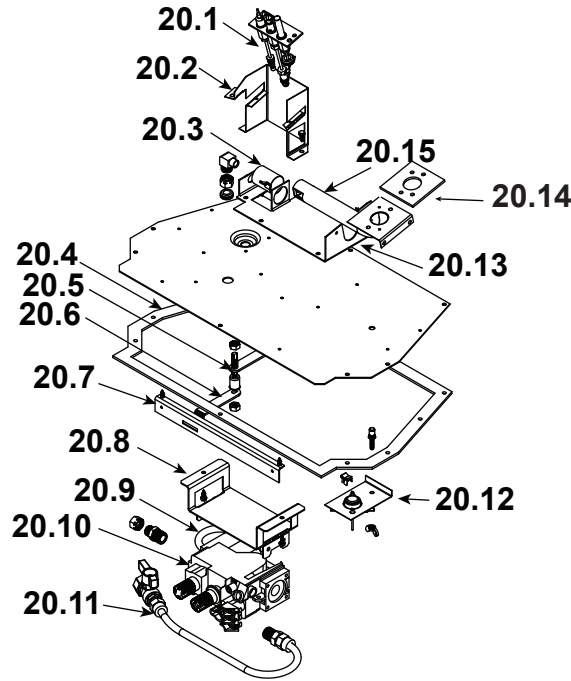

No one builds a better fire

#20 Valve Assembly

IMPORTANT: THIS IS DATED INFORMATION. Parts must be ordered from a dealer or distributor. **Hearth and Home Technologies does not sell directly to consumers.** Provide model number and serial number when requesting service parts from your dealer or distributor.

**Stocked
at Depot**

ITEM	DESCRIPTION	COMMENTS	PART NUMBER	
20.1	Pilot Assembly NG		2103-010	Y
	Pilot Assembly LP		2103-011	Y
	Pilot Tube		SRV485-301	Y
	Thermocouple		2103-511	Y
	Thermopile		2103-512	Y
20.2	Pilot Bracket	No longer available	319-164	
20.3	Shutter Bracket Assembly		2026-130	Y
20.4	Valve Plate Gasket	No longer available	SRV319-401	
20.5	Top Handle	No longer available	319-170	
20.6	Bottom Handle	No longer available	319-168	
20.7	Bracket	No longer available	319-120	
20.8	Valve Bracket	No longer available	319-146	
20.9	Flexible Gas Connector		477-301A	Y
20.10	Valve NG		SRV230-0710	Y
	Valve LP		SRV230-0720	Y
20.11	Flex Ball Valve Assembly		531-320A	Y
20.12	Temp Sensor Switch		SRV046-018A	Y
20.13	Bracket: Burner Support	No longer available	319-166	
20.14	Burner Neck Gasket	No longer available	319-400	
20.15	Burner Neck	No longer available	319-336	
	Orifice NG (#35C)		SRV582-835	Y
	Orifice LP (#52C)		SRV582-852	Y

Additional service part numbers appear on following page.