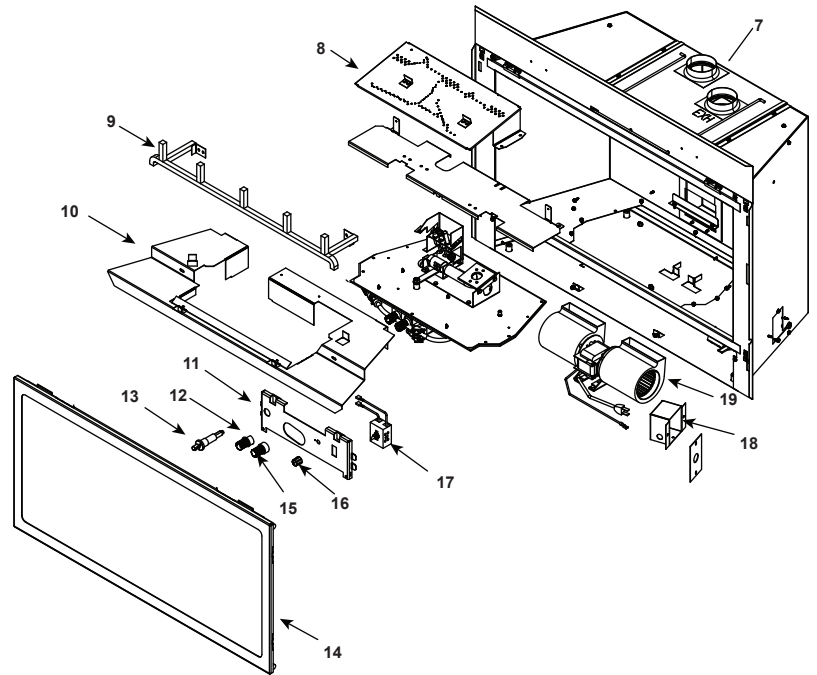

Log Set Assembly

IMPORTANT: THIS IS DATED INFORMATION. Parts must be ordered from a dealer or distributor. **Hearth and Home Technologies does not sell directly to consumers.** Provide model number and serial number when requesting service parts from your dealer or distributor.

**Stocked
at Depot**

ITEM	DESCRIPTION	COMMENTS	PART NUMBER	
	Log Set Assembly		LOGS-SXT	Y
1	Log 1	No longer available, Must order complete assembly	SRV349-701	
2	Log 2		SRV349-702	
3	Log 3		SRV327-703	
4	Log 4		SRV349-704	
5	Log 5		SRV327-705	
6	Log 6		SRV349-706	
7	Fireplace Termination Assembly	No longer available	319-213A	
8	Burner		349-176A	Y
9	Grate Assembly	No longer available	327-360A	
10	Base Refractory	No longer available	349-124	
11	Control Panel	No longer available	319-129	
12	Pilot Control Knob		SRV37D0010	
13	Piezo Ignitor		291-513	Y
14	Glass Door Assembly		GLA-349	Y
15	Flame Control Knob		571-533	Y
16	Rheostat Knob		SRV100-512	Y
17	On/Off Rheostat		SRV100-510A	Y
18	Junction Box	No longer available	040-250A	
19	Blower		GFK-160A	

Additional service part numbers appear on following page.