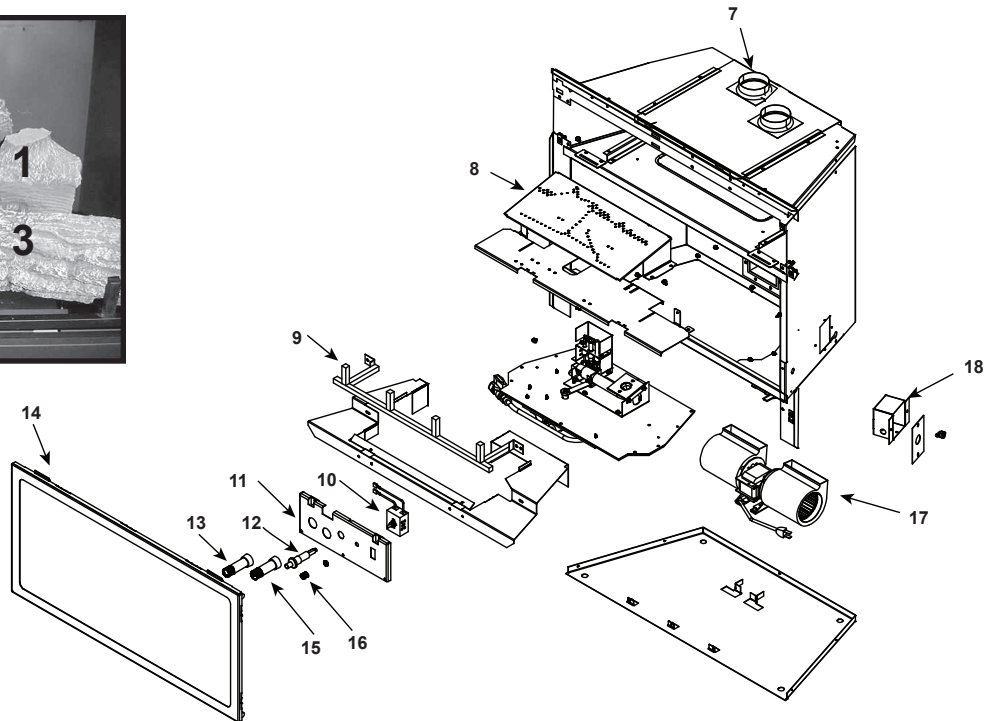

Log Set Assembly

IMPORTANT: THIS IS DATED INFORMATION. Parts must be ordered from a dealer or distributor. **Hearth and Home Technologies does not sell directly to consumers.** Provide model number and serial number when requesting service parts from your dealer or distributor.

Stocked at Depot

ITEM	DESCRIPTION	COMMENTS	PART NUMBER	
	Log Set Assembly		LOGS-SXT	Y
1	Log 1	No longer available, Must order complete assembly	SRV349-701	
2	Log 2		SRV349-702	
3	Log 3		SRV327-703	
4	Log 4		SRV349-704	
5	Log 5		SRV327-705	
6	Log 6		SRV349-706	
7	Fireplace Termination Assembly	No longer available	319-213A	
8	Burner		349-176A	Y
9	Grate Assembly	No longer available	327-360A	
10	On/Off Rheostat		SRV100-510A	Y
11	Control Panel	No longer available	319-119	
12	Piezo Ignitor		291-513	Y
13	Flame Control Knob	No longer available	571-531	
14	Glass Door Assembly		GLA-349	Y
15	Pilot Control Knob	No longer available	571-530	
16	Rheostat Knob		SRV100-512	Y
17	Blower		GFK-160A	
18	Junction Box	No longer available	040-250A