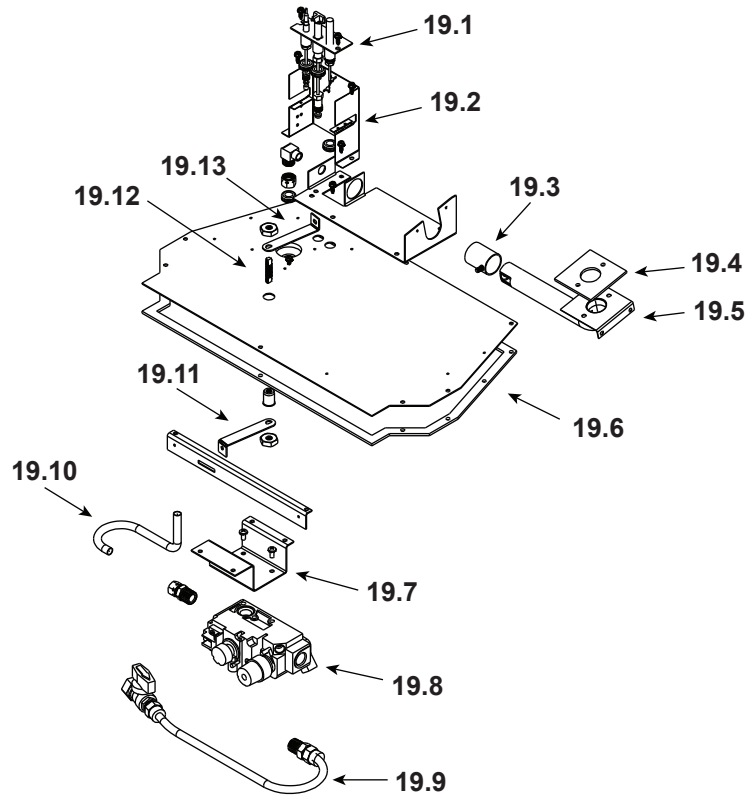

No one builds a better fire

Beginning Manufacturing Date: Aug 2002

Ending Manufacturing Date: Aug 2007

#19 Valve Assembly

IMPORTANT: THIS IS DATED INFORMATION. Parts must be ordered from a dealer or distributor. **Hearth and Home Technologies does not sell directly to consumers.** Provide model number and serial number when requesting service parts from your dealer or distributor.

Stocked at Depot

ITEM	DESCRIPTION	COMMENTS	PART NUMBER	Stocked at Depot
19.1	Pilot Assembly NG		2103-010	Y
	Pilot Assembly LP		2103-011	Y
	Pilot Tube		SRV485-301	Y
	Thermocouple		446-511	Y
	Thermopile		2103-512	Y
19.2	Pilot Bracket	No longer available	319-164	
19.3	Shutter Bracket Assembly		2026-130	Y
19.4	Burner Neck Gasket	No longer available	319-400	
19.5	Burner Neck Assembly	No longer available	319-336	
19.6	Valve Plate Gasket	No longer available	SRV319-401	
19.7	Valve Bracket	No longer available	319-145	
19.8	Valve NG		060-522	Y
	Valve LP		060-523	Y
19.9	Flex Ball Valve Assembly		531-320A	Y
19.10	Flexible Gas Connector		477-301A	Y
19.11	Bottom Handle	No longer available	319-168	
19.12	D-Shaft	No longer available	319-836	
19.13	Top Handle	No longer available	319-170	

Additional service part numbers appear on following page.