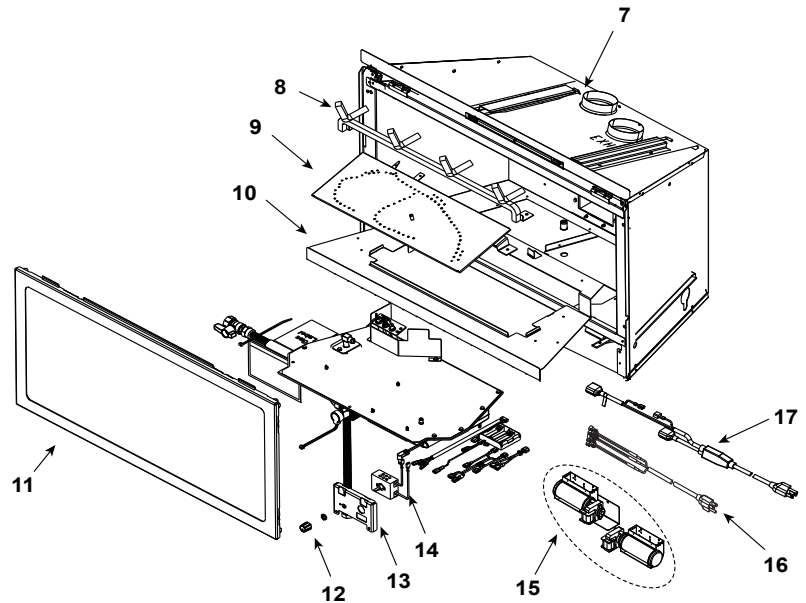

Log Set Assembly

IMPORTANT: THIS IS DATED INFORMATION. Parts must be ordered from a dealer or distributor. **Hearth and Home Technologies does not sell directly to consumers.** Provide model number and serial number when requesting service parts from your dealer or distributor.

**Stocked
at Depot**

ITEM	DESCRIPTION	COMMENTS	PART NUMBER	
	Log Assembly		LOGS-I30	Y
1	Log 1	Pre 5/15/16, Must order complete assembly	SRV2206-701	
2	Log 2		SRV2206-705	
3	Log 3		SRV2206-702	
4	Log 4		SRV2206-704	
5	Log 5		SRV2206-703	
6	Log 6		SRV2206-706	
7	Termination Plate Assembly	Pre 0023696931	2206-012	
		Post 0023696931	2206-013	
	Flex Pipe Handle		438-351	
	Gasket	Pre 0023696931	2206-401	
		Post 0023696931	2206-178	
8	Grate Assembly		2206-016	
9	Burner Assembly		2206-009	Y
10	Base Pan		2206-127	
11	Glass Door Assembly		GLA-2206	Y
12	Rheostat Knob		100-512	Y
13	Control Panel		2205-129	
14	Rheostat		2206-800	Y
15	Blower		GFK-210-C	
16	Wire Assembly		2206-068	Y
17	Cord Assembly		2201-017	Y
	Fuse Wire Assembly	Qty 2 req	2206-085