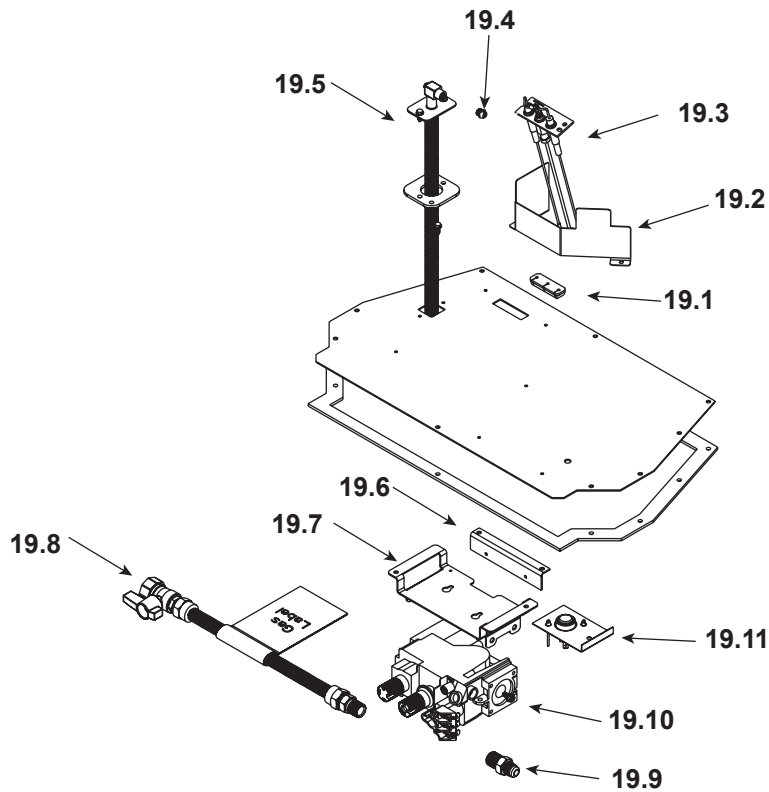

#19 Valve Assembly

IMPORTANT: THIS IS DATED INFORMATION. Parts must be ordered from a dealer or distributor. **Hearth and Home Technologies does not sell directly to consumers.** Provide model number and serial number when requesting service parts from your dealer or distributor.

Stocked at Depot

ITEM	DESCRIPTION	COMMENTS	PART NUMBER	
19.1	Grommet, 3 Hole		2118-420	
19.2	Pilot Bracket		2206-128	
19.3	Pilot Assembly NG		2103-010	Y
	Pilot Assembly LP		2103-011	Y
	Pilot Tube		SRV485-301	Y
	Thermocouple		446-511	Y
	Thermopile		2103-512	Y
19.4	Orifice NG (#35C)		582-835	Y
	Orifice LP (#51C)		582-851	Y
19.5	18" Flex Tube Assembly		530-302A	Y
19.6	Control Panel Bracket		2205-128	
19.7	Valve Bracket		2205-146	
19.8	Flex Ball Valve Assembly		302-320A	Y
19.9	Valve NG		2166-300	Y
	Valve LP		2166-301	Y
19.10	Brass Connector	Pkg of 5	303-315/5	Y
19.11	Temp Sensor Assembly		046-018A	Y

Additional service part numbers appear on following page.