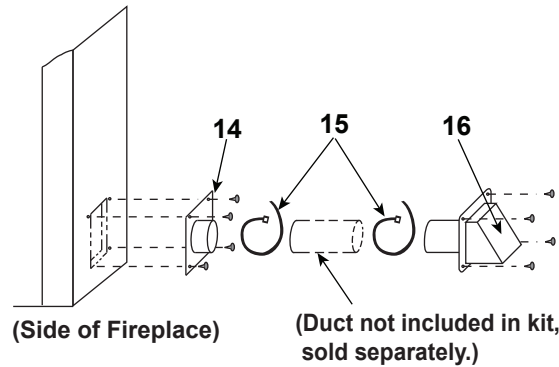

**Stocked
at Depot**

ITEM	DESCRIPTION	COMMENTS	PART NUMBER	
1	Damper Blade Assembly		SRV34487	
2	Starter Section Assembly		22072B	Y
3	Top Standoffs	Qty 4 req	SRV4044-111	
4	Smoke Shield	Qty 2 req	16829F	
5	Refractory - Back	Qty 2 req	16672	
6	Refractory - Side	Qty 4 req	16948A	
7	**Firescreen Assembly	Qty 4 req	26053	Y
	Firescreen Handle		SRV10002	
8	Door Support	Qty 2 req	16697	
9	Hearth Refractory		16673A	
10	Ashlip	Qty 2 req	16674B	
11	Grate		GR11	Y
12	Damper Control		16663	
13	Top Front	Qty 2 req	SRV16688	

** Firescreen length changed from 21.69" to 22.12"

Additional service parts on following page.

Outside Air Kit

IMPORTANT: THIS IS DATED INFORMATION. Parts must be ordered from a dealer or distributor. **Hearth and Home Technologies does not sell directly to consumers.** Provide model number and serial number when requesting service parts from your dealer or distributor.