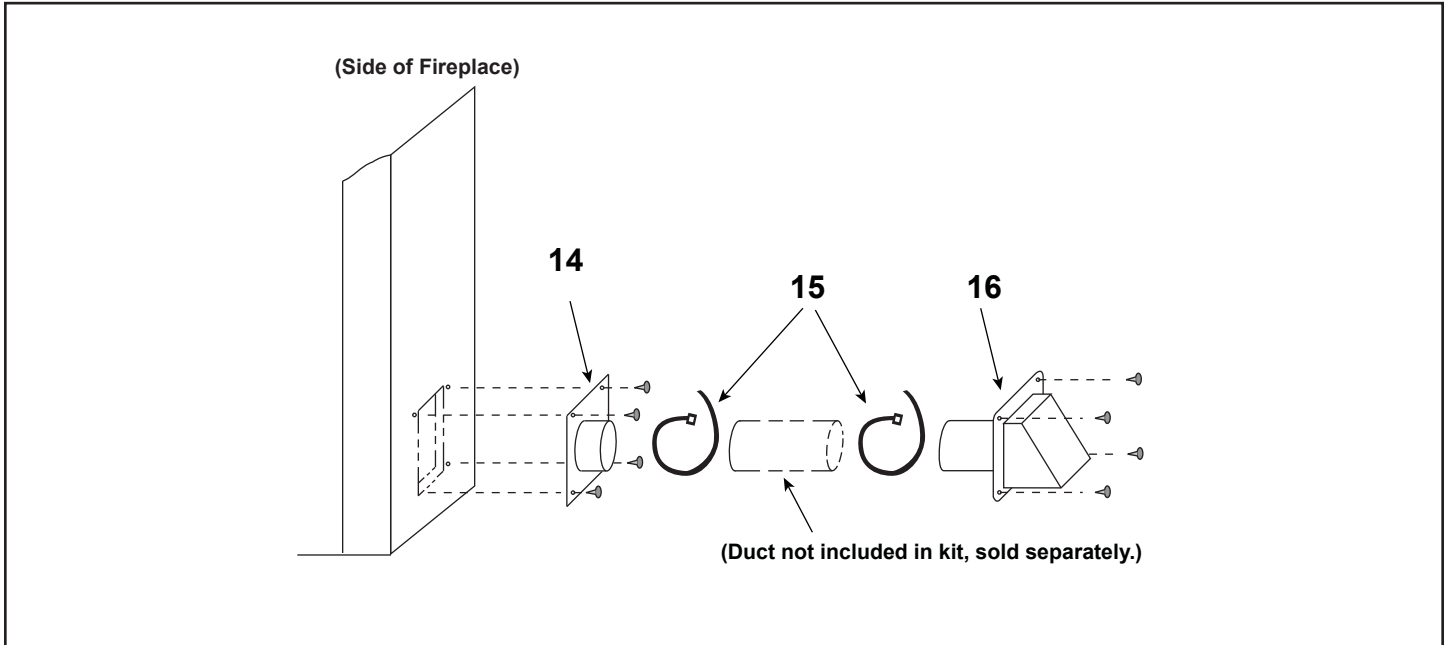

**Stocked
at Depot**

ITEM	DESCRIPTION	COMMENTS	PART NUMBER	
1	Damper Blade Assembly		22890	
2	Starter Section Assembly		SRV22069	Y
3	Top Standoffs	Qty 4 req	11864i	
4	Smoke Shield	Qty 2 req	20399	
5	Refractory - Back	Qty 2 req	13319	
6	Refractory - Side	Qty 4 req	13320A	
7	Firescreen Assembly	Qty 4 req	12267	Y
8	Door Support	Qty 2 req	4012-035	
9	Refractory - Hearth		13321B	
10	Ashlip	Qty 2 req	20401	
11	Damper Control		20549	
12	Grate		GR12	Y
13	Drywall Flange	Qty 2 req	20429	