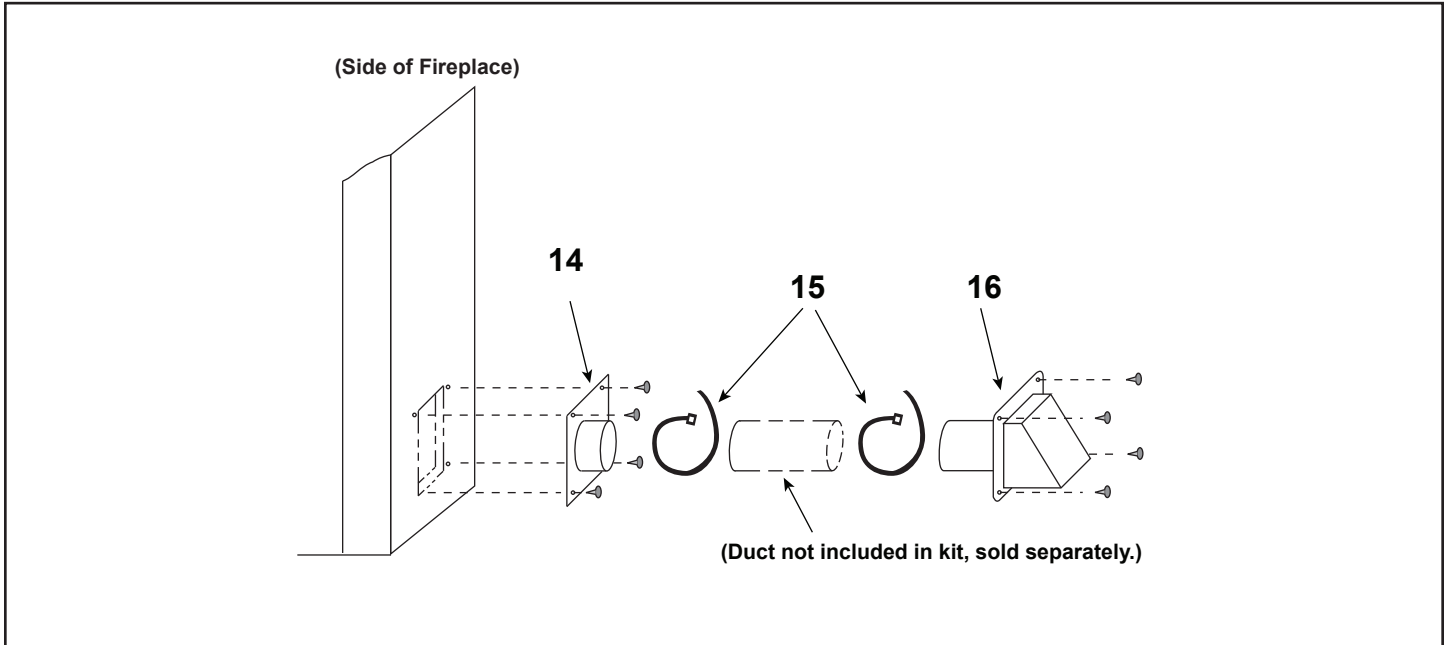

Stocked
at Depot

ITEM	DESCRIPTION	COMMENTS	PART NUMBER	
1	Damper Blade Assembly		SRV22890	
2	Starter Section Assembly		SRV22069	Y
3	Top Standoffs	Qty 4 req	11864i	
4	Smoke Shield	Qty 2 req	20399	
5	Refractory - Back	Qty 2 req	13319	
6	Refractory - Side	Qty 4 req	13320A	
7	Firescreen Assembly	Qty 4 req	12267	Y
8	Door Support	Qty 2 req	4012-035	
9	Refractory - Hearth		13321B	
10	Ashlip	Qty 2 req	20401	
11	Damper Control		20549	
12	Grate		GR12	Y
13	Drywall Flange	Qty 2 req	20429	