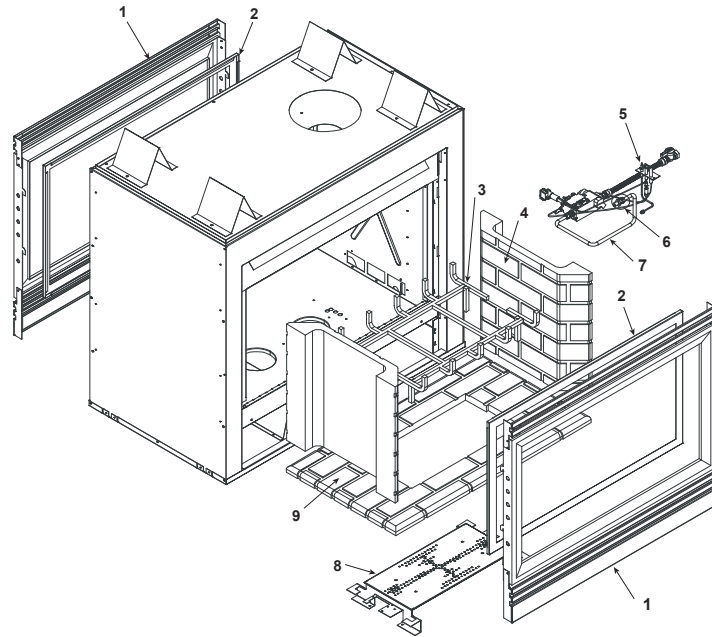

Log Set Assembly

IMPORTANT: THIS IS DATED INFORMATION. Parts must be ordered from a dealer or distributor. **Hearth and Home Technologies does not sell directly to consumers.** Provide model number and serial number when requesting service parts from your dealer or distributor.

ITEM	DESCRIPTION	COMMENTS	PART NUMBER
	Log Set Assembly (sold as complete log set only)		LOGS-MS
1	Door Assembly	No longer available	418-240A
2	Glass Door Assembly		GLA-PIER
3	Log Grate	No longer available	674-364
4	Refractory, Rear	No longer available	SRV504-737-UM
5	Flex Assembly		302-330A
6	Burner Orifice - NG	No longer available	506-800
	Burner Orifice - LP		446-801
7	Tube Assembly		567-301A
8	Burner Assembly - NG		501-272A
	Burner Assembly - LP		501-273A
9	Base Refractory	No longer available	SRV504-738-UM
	Piezo Ignitor		291-513
	Pilot Assembly - NG		529-540A
	Pilot Assembly - LP	No longer available	529-541A
	Pilot Orifice - NG		SRV529-512
	Pilot Orifice - LP		SRV200-2630
	ON/OFF, Switch		SRV320232
	Valve - NG	No longer available	060-524
	Valve - LP	No longer available	060-526