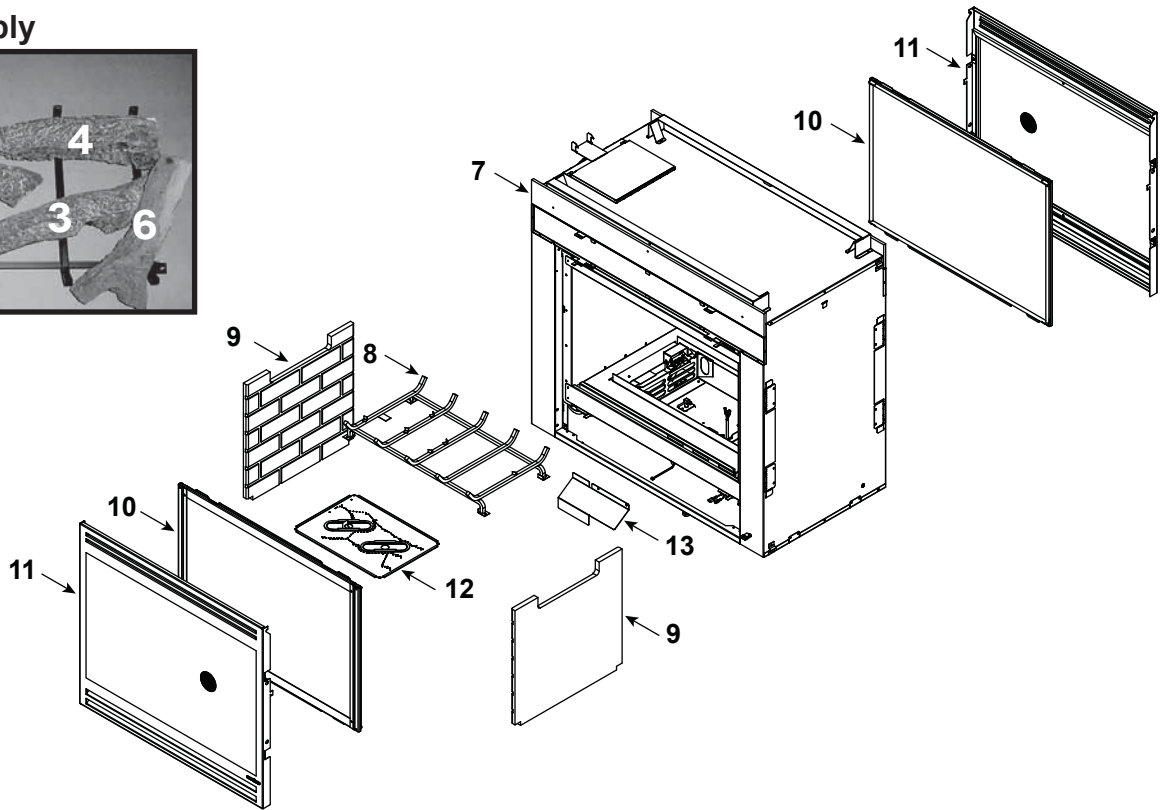

Log Set Assembly

IMPORTANT: THIS IS DATED INFORMATION. Parts must be ordered from a dealer or distributor. **Hearth and Home Technologies does not sell directly to consumers.** Provide model number and serial number when requesting service parts from your dealer or distributor.

ITEM	DESCRIPTION	COMMENTS	PART NUMBER
	Log Set Assembly		LOGS-ST-CE
1	Log #1	Pre 5/15/16, Must order complete assembly	SRV2068-700
2	Log #2		SRV2068-701
3	Log #3		SRV2068-702
4	Log #4		SRV2068-703
5	Log #5		SRV2068-703
6	Log #6		SRV582-705
7	Insulation Board		2005-272
8	Grate		2068-020
9	Side Refractory	Qty 2 req	SRV2005-730
10	Glass Door Assembly	Qty 2 req	GLA-6TRXI
11	Door Assembly	Qty 2 req	2082-070
12	Burner Assembly N		SRV2082-014
	Burner Assembly Propane		SRV2082-015
13	Vanity Panel		SRV2078-182-BK
	Lower Door		2082-042
	Dress Guard		2068-040