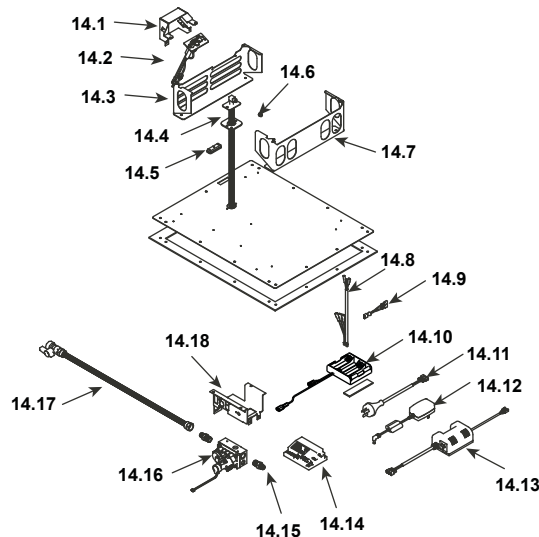

No one builds a better fire

Beginning Manufacturing Date: Mar 2011
Ending Manufacturing Date: Active

#14 Valve Assembly

IMPORTANT: THIS IS DATED INFORMATION. Parts must be ordered from a dealer or distributor. **Hearth and Home Technologies does not sell directly to consumers.** Provide model number and serial number when requesting service parts from your dealer or distributor.

ITEM	DESCRIPTION	COMMENTS	PART NUMBER
14.1	Pilot Bracket		2082-118
14.2	Pilot Assembly N, 24"		2166-370
	Pilot Assembly Propane, 24"		2166-371
Pre SN #0022998833 Must order both pilot assembly and pilot bracket			
14.3	Burner Support	Pre 0022998833	2082-112
		Post 0022998833	2082-212
14.4	Flexible Gas Connector		530-302A
14.5	3-Hole Grommet		SRV2118-420
14.6	Orifice N (#30C)		582-830
	Orifice Propane (#49C)		SRV582-849
14.7	Burner Leg	Pre 0022998833	2082-113
		Post 0022998833	2082-213
14.8	Wire Harness		2166-304
14.9	Jumper Wire		SRV2187-198
14.10	Battery Pack**		SRV2166-323
14.11	Jumper to Fan		2166-375
14.12	Transformer		SRV2326-131
14.13	Aux 300 CE, Pre Sn # 0023019789 must also order Jumper Wire (2222-375)		2166-340
14.14	Module, Gray		2166-306
14.15	Male Connector	Pkg of 5	303-315/5
14.16	Valve N		2166-302
	Valve Propane		2166-303
14.17	Gas Shutoff Assembly		2098-034
14.18	Valve Bracket		2118-104A

**Fuse for battery pack can be sourced locally, not a warranty item.

Additional service part numbers appear on following page.