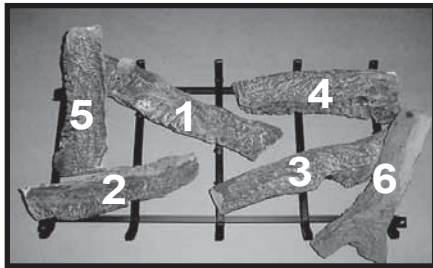

Log Set Assembly

IMPORTANT: THIS IS DATED INFORMATION. Parts must be ordered from a dealer or distributor. **Hearth and Home Technologies does not sell directly to consumers.** Provide model number and serial number when requesting service parts from your dealer or distributor.

ITEM	DESCRIPTION	COMMENTS	PART NUMBER
	Log Set Assembly		LOGS-ST-CE
1	Log #1	Pre 5/15/16, Must order complete assembly	SRV2068-700
2	Log #2		SRV2068-701
3	Log #3		SRV2068-702
4	Log #4		SRV2068-703
5	Log #5		SRV2068-703
6	Log #6		SRV582-705
7	Insulation Board		2005-272
8	Grate		2068-020
9	Side Refractory	Qty 2 req	SRV2005-730
10	Glass Door Assembly	Qty 2 req	GLA-6TRXI
11	Door Assembly	Qty 2 req	2082-070
12	Burner Assembly N		SRV2082-014
	Burner Assembly Propane		SRV2082-015
13	Vanity Panel		SRV2078-182-BK
	Lower Door		2082-042
	Dress Guard		2068-040