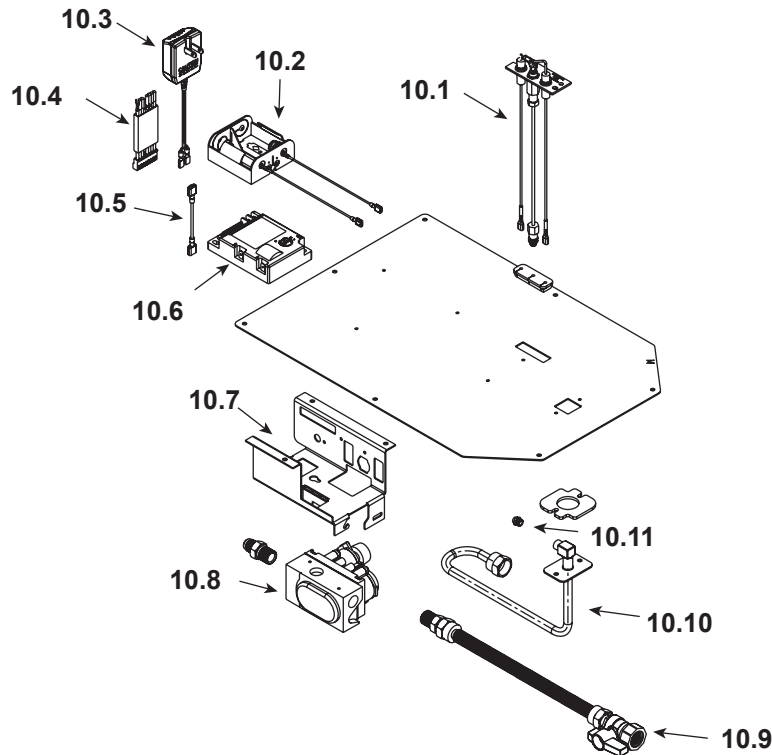

No one builds a better fire

Beginning Manufacturing Date: Nov 2008

Ending Manufacturing Date: Active

#10 Valve Assembly

IMPORTANT: THIS IS DATED INFORMATION. When requesting service or replacement parts for your appliance please provide model number and serial number. All parts listed in this manual may be ordered from an authorized dealer.

Stocked at Depot

ITEM	DESCRIPTION	COMMENTS	PART NUMBER	Stocked at Depot
10.1	Pilot Assembly NG		SRV2090-012	Y
	Pilot Assembly Propane		2090-013	Y
10.2	Battery Pack		SRV593-594	Y
10.3	3 Volt Transformer		SRV593-593	Y
10.4	Module Wire Assembly		SRV593-590	Y
10.5	Jumper Wires 2"		2012-206	Y
10.6	Module		593-592	Y
10.7	Valve Bracket		2118-104	
10.8	Valve NG		750-500	Y
	Valve Propane		SRV593-501	Y
10.9	Flex Ball Valve Assembly		SRV302-320	Y
10.10	Flexible Gas Connector		530-302A	Y
10.11	Orifice NG (#43C)		582-843	Y
	Orifice Propane (#54C)		SRV582-854	Y
	Conversion Kit NG		NGK-550TM	Y
	Conversion Kit Propane		LPK-550TM	Y
	Pilot Orifice NG		SRV593-528	Y
	Pilot Orifice Propane		SRV593-527	Y
	Regulator NG		SRVNGK-DXV	Y
	Regulator Propane		SRVLPK-DXF	Y