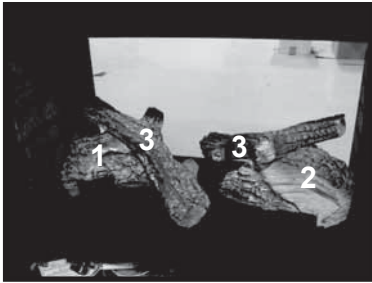

Log Set Assembly

IMPORTANT: THIS IS DATED INFORMATION. Parts must be ordered from a dealer or distributor. **Hearth and Home Technologies does not sell directly to consumers.** Provide model number and serial number when requesting service parts from your dealer or distributor.

Stocked at Depot

ITEM	DESCRIPTION	COMMENTS	PART NUMBER	
	Log Set Assembly		LOGS-2126	Y
1	Log 1	Pre 5/15/16, Must order complete assembly	SRV2126-700	
2	Log 2		SRV2126-701	
3	Log 3		SRV2126-702	
4	Sheetrock Ledge		2126-118	
5	Refractory	Qty 2 req	2126-117	
6	Burner NG, Propane		2126-007	Y
7	Base Pan		2126-115	
8	Glass Door Assembly	Qty 2 req	GLA-550TR	Y
9	Junction Box		SRV4021-013	Y
10	Junction Box Bracket		2128-128	
11	Pilot Shield		2126-124	
	Exhaust Restrictor		530-299	
	Fiberglass Rope Ring		045-455	
	Gasket Assembly Contains Vent, Seal Cap, Burner Neck, Shutter Bracket and Valve Plate Gaskets		2128-081	
	Glass Latch Assembly	Qty 2 req	2382-400	Y
	Lava Rock		2005-790	
	Mineral Wool		050-721	
	Surround Overlay (contains overlay for top, bottom and sides)		SRV2126-FACE	
	Thermostat Wire		SRV2118-170	Y
	Touch Up Paint		TUP-GBK-12	
	Vermiculite Embers		MYSTIC-EMBERS