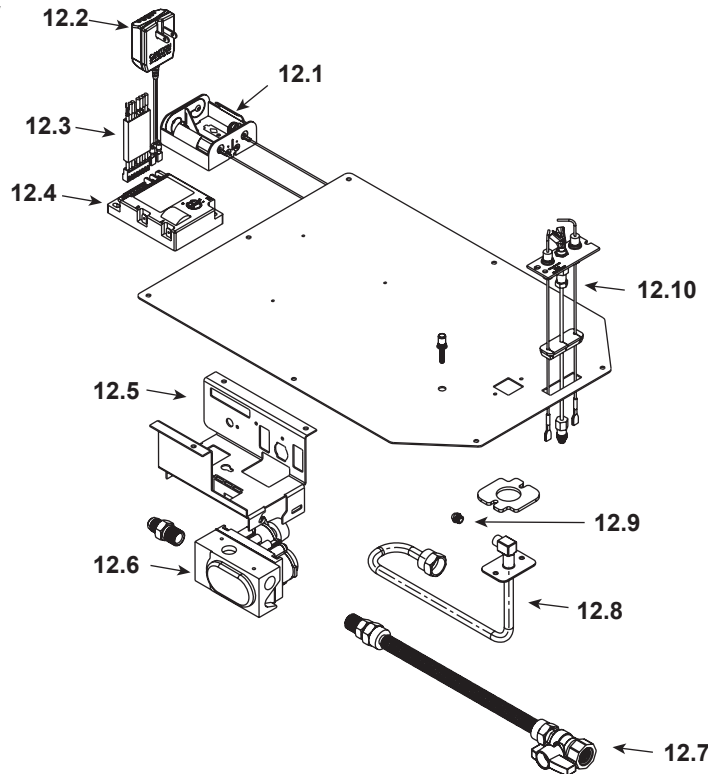

No one builds a better fire

Beginning Manufacturing Date: Nov 2008

Ending Manufacturing Date: Active

#12 Valve Assembly

IMPORTANT: THIS IS DATED INFORMATION. Parts must be ordered from a dealer or distributor. **Hearth and Home Technologies does not sell directly to consumers.** Provide model number and serial number when requesting service parts from your dealer or distributor.

Stocked at Depot

ITEM	DESCRIPTION	COMMENTS	PART NUMBER	
12.1	Battery Pack		SRV593-594	Y
12.2	3 Volt Transformer		SRV593-593	Y
12.3	Module Wire Assembly		SRV593-590	Y
12.4	Module		593-592	Y
12.5	Valve Bracket		2118-104	
12.6	Valve NG		750-500	Y
	Valve Propane		SRV593-501	Y
12.7	Flex Ball Valve Assembly		SRV302-320	Y
12.8	Flexible Gas Connector		530-302A	Y
12.9	Orifice NG (#44C)		582-844	Y
	Orifice Propane (#55C)		582-855	Y
12.10	Pilot Assembly NG		SRV2090-012	Y
	Pilot Assembly Propane		2090-013	Y
	2 in Jumper Wire		2012-206	Y
	Conversion Kit NG		NGK-MS32	Y
	Conversion Kit Propane		LPK-MS32	Y
	Pilot Orifice NG		SRV593-528	Y
	Pilot Orifice Propane		SRV593-527	Y
	Regulator NG		SRVNGK-DXV	Y
	Regulator Propane		SRVLPK-DXF	Y