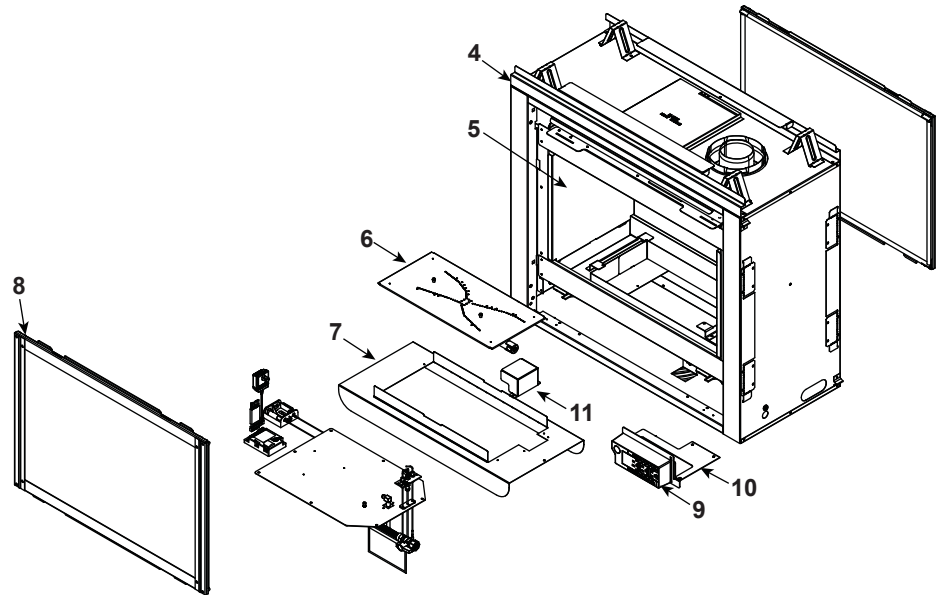

Log Set Assembly

IMPORTANT: THIS IS DATED INFORMATION. Parts must be ordered from a dealer or distributor. **Hearth and Home Technologies does not sell directly to consumers.** Provide model number and serial number when requesting service parts from your dealer or distributor.

Stocked at Depot

ITEM	DESCRIPTION	COMMENTS	PART NUMBER	
	Log Set Assembly		LOGS-2126	Y
1	Log 1	Pre 5/15/16, Must order complete assembly	SRV2126-700	
2	Log 2		SRV2126-701	
3	Log 3		SRV2126-702	
4	Sheetrock Ledge		2126-118	
5	Refractory	Qty 2 req	2126-117	
6	Burner NG, Propane		2126-007	Y
7	Base Pan		2126-115	
8	Glass Door Assembly	Qty 2 req	GLA-550TR	Y
9	Junction Box		SRV4021-013	Y
10	Junction Box Bracket		2128-128	
11	Pilot Shield		2126-124	
	Exhaust Restrictor		530-299	
	Fiberglass Rope Ring		045-455	
	Gasket Assembly Contains Vent, Seal Cap, Burner Neck, Shutter Bracket and Valve Plate Gaskets		2128-081	
	Glass Latch Assembly	Qty 2 req	2382-400	Y
	Lava Rock		2005-790	
	Mineral Wool		050-721	
	Surround Overlay (contains overlay for top, bottom and sides)		SRV2126-FACE	
	Thermostat Wire		SRV2118-170	Y
	Touch Up Paint		TUP-GBK-12	
	Vermiculite Embers		MYSTIC-EMBERS