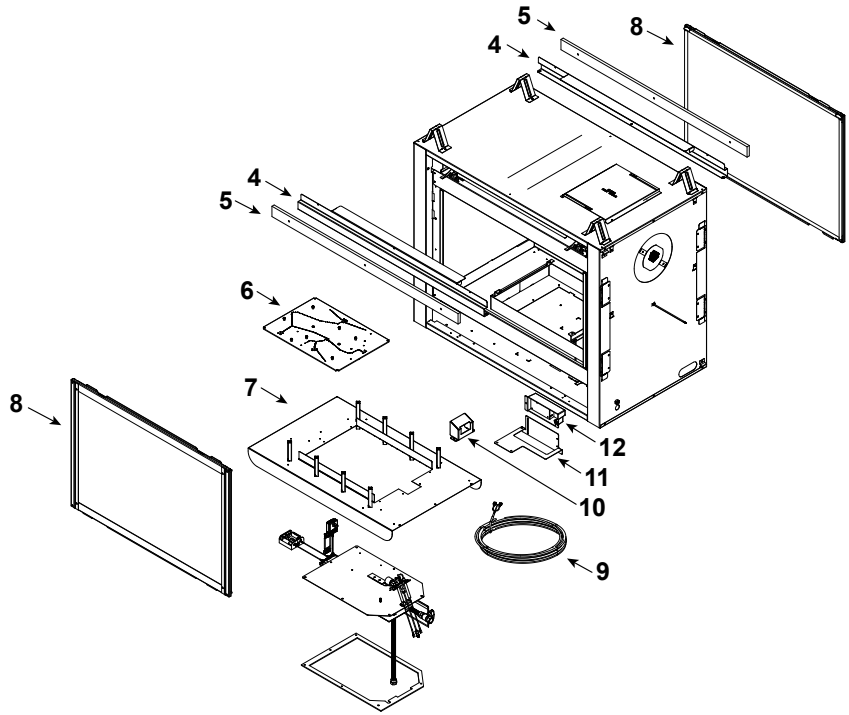

Log Set Assembly

IMPORTANT: THIS IS DATED INFORMATION. Parts must be ordered from a dealer or distributor. **Hearth and Home Technologies does not sell directly to consumers.** Provide model number and serial number when requesting service parts from your dealer or distributor.

Stocked at Depot

ITEM	DESCRIPTION	COMMENTS	PART NUMBER	
	Log Set Assembly		LOGS-2128	Y
A	Log A	Pre 5/15/16, Must order complete assembly	SRV2128-701	
B	Log B		SRV2128-702	
C	Log C		SRV2128-703	
D	Log D		SRV2128-706	
1	Log 1		SRV2128-704	
2	Log 2		SRV2128-705	
3	Log 3		SRV2128-707	
4	Sheetrock Ledge	Qty 2 req	2128-118	
5	Non-Comb	Qty 2 req	2130-196	
6	Burner NG, LP		2128-007	Y
7	Base Pan/Grate Assembly		2128-005	
8	Glass Door Assembly	Qty 2 req	GLA-6TROC	Y
9	Thermostat Wire		SRV2118-170	Y
10	Pilot Shield		2128-124	
11	Junction Box Bracket		2128-128	
12	Junction Box		SRV4021-013	Y
	Refractory Left		SRV2129-017	
	Refractory Right		SRV2129-016	
	Surround Overlay (contains overlay for top, bottom and sides)		SRV2128-FACE