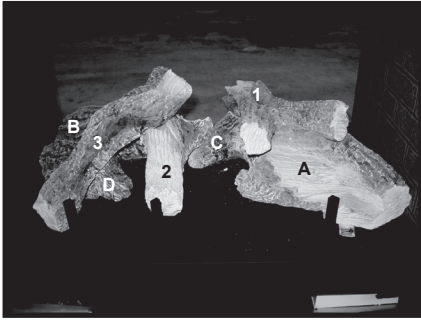

Log Set Assembly

IMPORTANT: THIS IS DATED INFORMATION. Parts must be ordered from a dealer or distributor. **Hearth and Home Technologies does not sell directly to consumers.** Provide model number and serial number when requesting service parts from your dealer or distributor.

Stocked at Depot

ITEM	DESCRIPTION	COMMENTS	PART NUMBER	
	Log Set Assembly		LOGS-2128	Y
A	Log A	Pre 5/15/16, Must order complete assembly	SRV2128-701	
B	Log B		SRV2128-702	
C	Log C		SRV2128-703	
D	Log D		SRV2128-706	
1	Log 1		SRV2128-704	
2	Log 2		SRV2128-705	
3	Log 3		SRV2128-707	
4	Sheetrock Ledge	Qty 2 req	2128-118	
5	Non-Comb	Qty 2 req	2130-196	
6	Burner NG, LP		2128-007	Y
7	Base Pan/Grate Assembly		2128-005	
8	Glass Door Assembly	Qty 2 req	GLA-6TROC	Y
9	Thermostat Wire		SRV2118-170	Y
10	Pilot Shield		2128-124	
11	Junction Box Bracket		2128-128	
12	Junction Box		SRV4021-013	Y
	Refractory Left		SRV2129-017	
	Refractory Right		SRV2129-016	
	Surround Overlay (contains overlay for top, bottom and sides)		SRV2128-FACE	