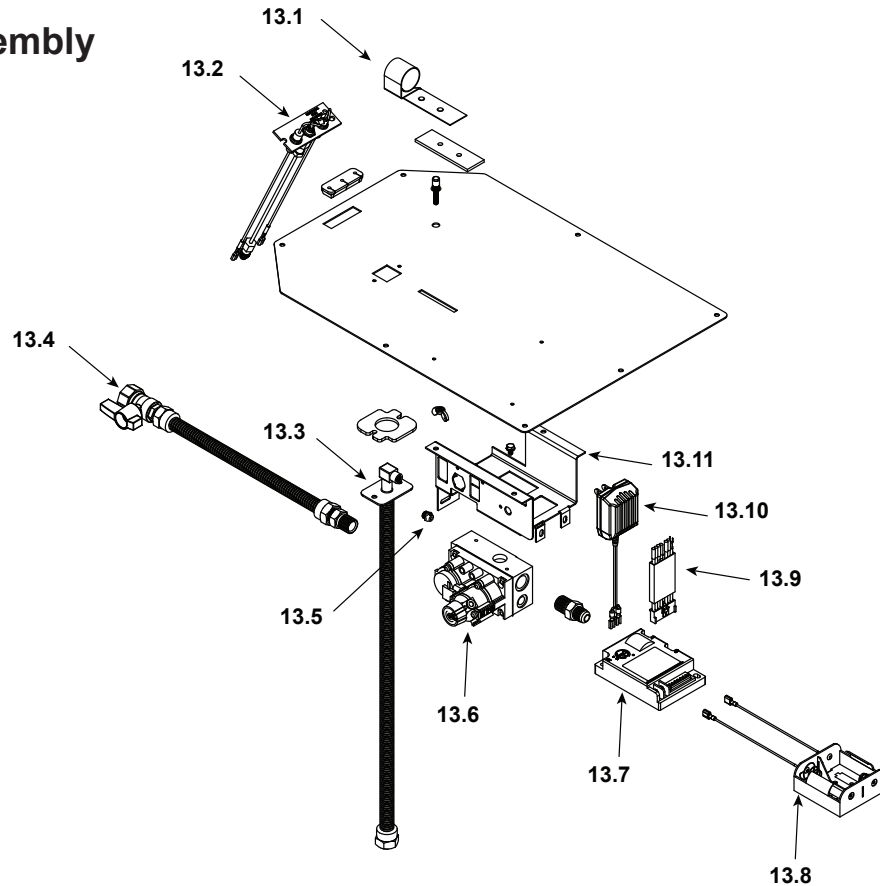

No one builds a better fire

Beginning Manufacturing Date: Nov 2008
Ending Manufacturing Date: March 2017

#13 Valve Assembly

IMPORTANT: THIS IS DATED INFORMATION. Parts must be ordered from a dealer or distributor. **Hearth and Home Technologies does not sell directly to consumers.** Provide model number and serial number when requesting service parts from your dealer or distributor.

**Stocked
at Depot**

ITEM	DESCRIPTION	COMMENTS	PART NUMBER	
13.1	Shutter Bracket Assembly		2118-121	Y
13.2	Pilot Assembly NG		2208-012	Y
	Pilot Assembly LP		2208-013	Y
13.3	Flexible Gas Connector		530-302A	Y
13.4	Flex Ball Valve Assembly		SRV302-320	Y
13.5	Orifice NG (#32C)		SRV582-832	Y
	Orifice LP (#50C)		582-850	Y
13.6	Valve NG		750-500	Y
	Valve LP		750-501	Y
13.7	Module		SRV593-592	Y
13.8	Battery Pack		SRV593-594	Y
13.9	Module Wire Assembly		SRV593-590	Y
13.10	3 Volt Transformer		SRV593-593	Y
13.11	Valve Bracket		2118-104	

Additional service part numbers appear on following page.