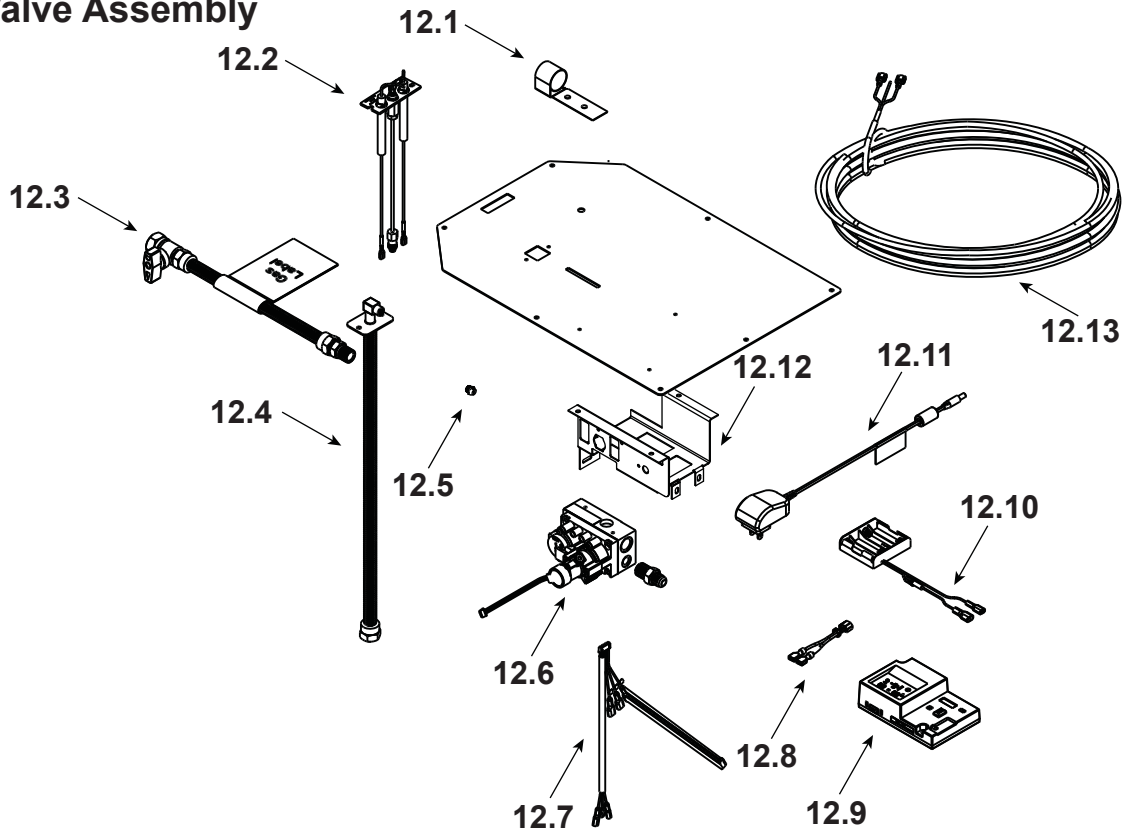

#12 Valve Assembly

IMPORTANT: THIS IS DATED INFORMATION. Parts must be ordered from a dealer or distributor. **Hearth and Home Technologies does not sell directly to consumers.** Provide model number and serial number when requesting service parts from your dealer or distributor.

Stocked at Depot

ITEM	DESCRIPTION	COMMENTS	PART NUMBER	Stocked at Depot
12.1	Shutter Bracket Assembly		2118-121	Y
12.2	Pilot Assembly NG		2478-012	Y
	Pilot Assembly Propane	Convert 2478-012 with SRV593-527		
12.3	Flex Ball Valve Assembly		SRV302-320	Y
12.4	Flexible Gas Connector		530-302A	Y
12.5	Orifice NG (#32C)		SRV582-832	Y
	Orifice Propane (#50C)		582-850	Y
12.6	Valve NG		2166-302	Y
	Valve Propane		2166-303	Y
12.7	Harness, IFT 6 Pin Wiring		SRV2326-132	Y
12.8	Jumper Wire		SRV2187-198	Y
12.9	Module, IFT Control		2326-130	Y
12.10	Battery Holder 4AA, IFT		SRV2326-134	Y
12.11	Transformer, 6 Volt Wall		SRV2326-131	Y
12.12	Valve, Bracket		2118-104	
12.13	Thermostat Wire Assembly, Male/Male		SRV2118-170	Y

Additional service part numbers appear on following page.