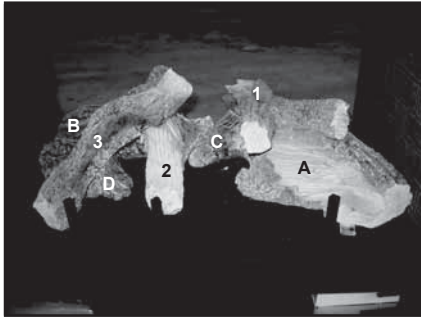

Log Set Assembly

IMPORTANT: THIS IS DATED INFORMATION. Parts must be ordered from a dealer or distributor. **Hearth and Home Technologies does not sell directly to consumers.** Provide model number and serial number when requesting service parts from your dealer or distributor.

Stocked at Depot

ITEM	DESCRIPTION	COMMENTS	PART NUMBER	
	Log Set Assembly		LOGS-2128	Y
A	Log A		SRV2128-701	
B	Log B		SRV2128-702	
C	Log C		SRV2128-703	
D	Log D		SRV2128-706	
1	Log 1		SRV2128-704	
2	Log 2		SRV2128-705	
3	Log 3		SRV2128-707	
4	Sheetrock Ledge	Qty 2 req	2128-118	
5	Non-Comb	Qty 2 req	2130-196	
6	Burner NG, Propane		2128-007	Y
7	Base Pan/Grate Assembly		2128-005	
8	Glass Door Assembly	Qty 2 req	GLA-6TROC	Y
9	Pilot Shield		2128-124	
10	Junction Box Bracket		2128-128	
11	Junction Box		SRV4021-013	Y
	Refractory Panel		2128-117	
	Refractory, Air Passage Side		2128-116	
	Surround Overlay (contains overlay for top, bottom and sides)		SRV2128-FACE