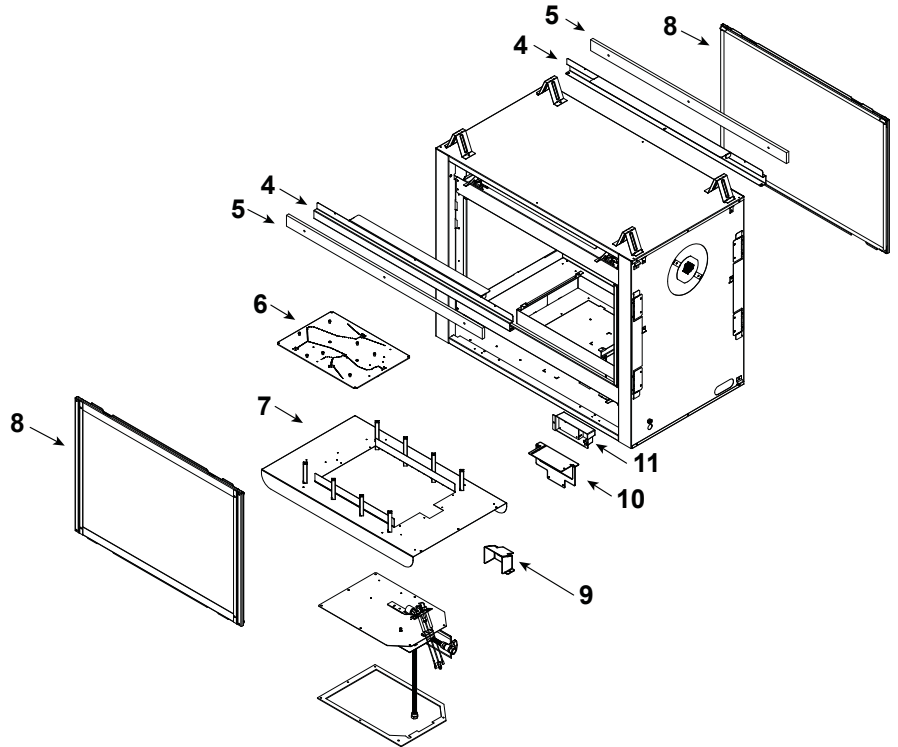

Log Set Assembly

IMPORTANT: THIS IS DATED INFORMATION. Parts must be ordered from a dealer or distributor. **Hearth and Home Technologies does not sell directly to consumers.** Provide model number and serial number when requesting service parts from your dealer or distributor.

Stocked at Depot

ITEM	DESCRIPTION	COMMENTS	PART NUMBER	
	Log Set Assembly		LOGS-2128	Y
A	Log A		SRV2128-701	
B	Log B		SRV2128-702	
C	Log C		SRV2128-703	
D	Log D		SRV2128-706	
1	Log 1		SRV2128-704	
2	Log 2		SRV2128-705	
3	Log 3		SRV2128-707	
4	Sheetrock Ledge	Qty 2 req	2128-118	
5	Non-Comb	Qty 2 req	2130-196	
6	Burner NG, Propane		2128-007	Y
7	Base Pan/Grate Assembly		2128-005	
8	Glass Door Assembly	Qty 2 req	GLA-6TROC	Y
9	Pilot Shield		2128-124	
10	Junction Box Bracket		2128-128	
11	Junction Box		SRV4021-013	Y
	Refractory Panel		2128-117	
	Refractory, Air Passage Side		2128-116	
	Surround Overlay (contains overlay for top, bottom and sides)		SRV2128-FACE