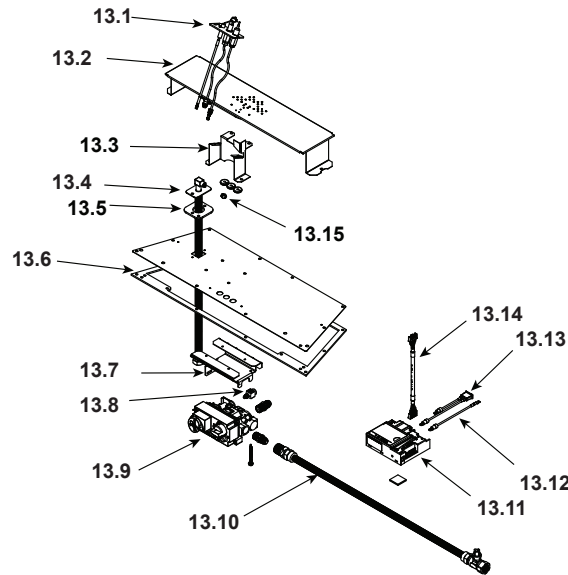

#13 Valve Assembly

IMPORTANT: THIS IS DATED INFORMATION. Parts must be ordered from a dealer or distributor. **Hearth and Home Technologies does not sell directly to consumers.** Provide model number and serial number when requesting service parts from your dealer or distributor.

ITEM	PART DESCRIPTION	COMMENTS	PART NUMBER
13.1	Pilot Assembly G		2098-050
	Pilot Assembly B & P		2098-051
13.2	Burner Assembly G		SRV2111-020-BK
	Burner Assembly P		SRV2111-022-BK
	Burner Assembly B		2111-024
13.3	Pilot Bracket		SRV2111-123-BK
13.4	Flex Tube Assembly		530-302A
13.5	Burner Neck Gasket		438-407
13.6	Valve Plate Gasket		SRV2077-138
13.7	Valve Bracket	No longer available	2111-186
13.8	Thermocouple block	No longer available	2098-146
13.9	Valve N	No longer available	SRV2111-017
	Valve P	No longer available	SRV2111-018
	Valve B	No longer available	SRV2111-019
13.10	Flex Ball Valve Assembly	No longer available	2098-022
13.11	Module	No longer available	2098-142
13.12	Block Control Wire	No longer available	2098-148
13.13	Switch Assembly	No longer available	2098-145
13.14	Control Cable	No longer available	2098-143
13.15	Burner Orifice N (#50C)		582-850
	Burner Orifice P (#58C)		582-858
	Burner Orifice B (#61C)		582-861

Additional service part numbers on the following page.