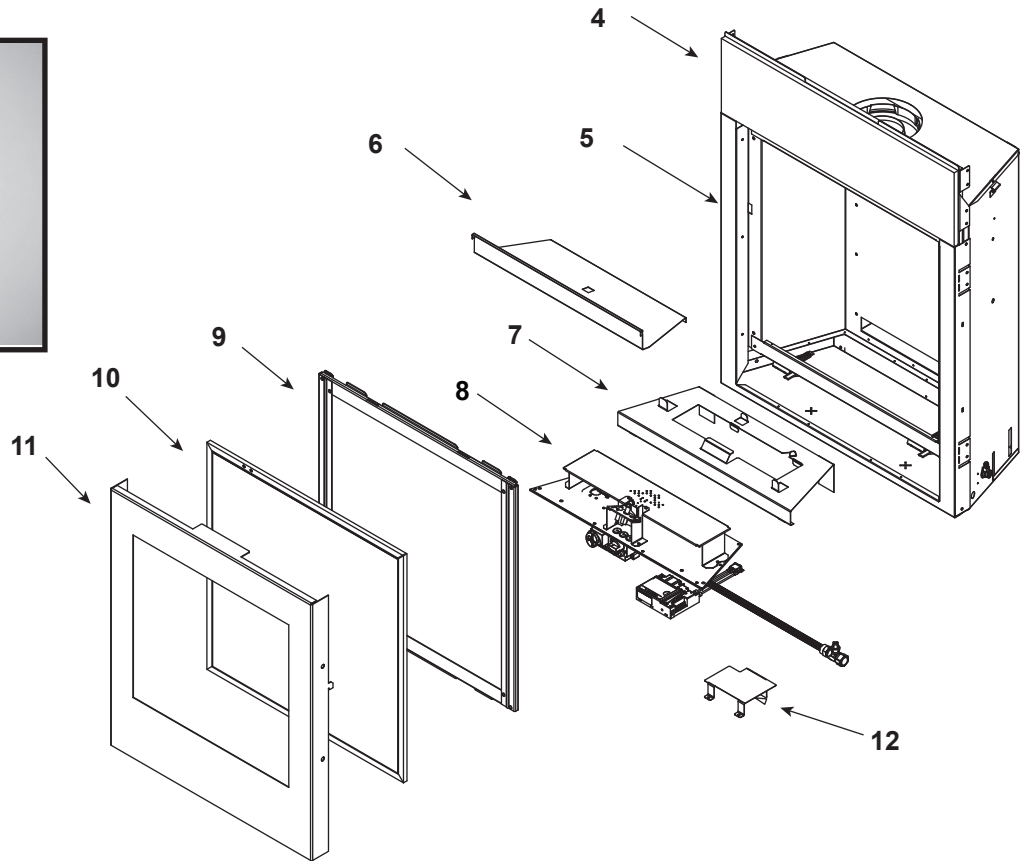

Log Set Assembly

IMPORTANT: THIS IS DATED INFORMATION. Parts must be ordered from a dealer or distributor. **Hearth and Home Technologies does not sell directly to consumers.** Provide model number and serial number when requesting service parts from your dealer or distributor.

ITEM	PART DESCRIPTION	COMMENTS	PART NUMBER
	Log Set Assembly		LOGS-SOHOCE
1	Log 1	No longer available, Must order complete assembly	SRV2111-700
2	Log 2		SRV2111-701
3	Log 3		SRV2111-702
4	Non-combustible Board		2111-148
5	Surround		SRV2077-112-BK
6	Inner Restrictor		SRV2111-142-BK
7	Base Pan		SRV2111-101-BK
8	Burner Assembly N		SRV2111-020-BK
	Burner Assembly P		SRV2111-022-BK
	Burner Assembly B		2111-024
9	Glass Assembly		GLA-SOHOCE
10	Mesh Assembly		2077-011
11	Decorative Front	No longer available	DF-SOHOCE-BK
12	Module Heat Shield		SRV2111-166