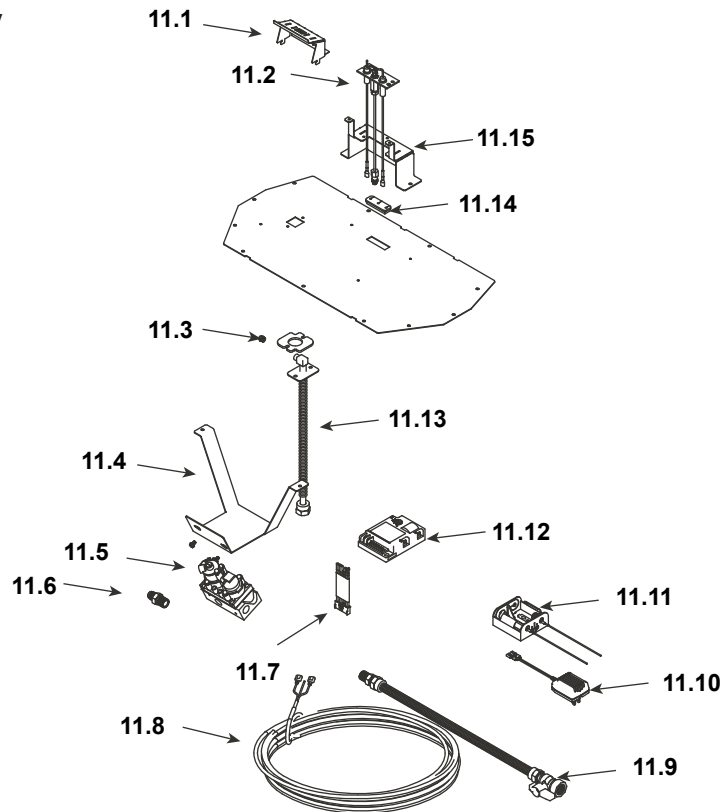

No one builds a better fire

Beginning Manufacturing Date: June 2016
Ending Manufacturing Date: Nov 2017

#11 Valve Assembly

IMPORTANT: THIS IS DATED INFORMATION. Parts must be ordered from a dealer or distributor. **Hearth and Home Technologies does not sell directly to consumers.** Provide model number and serial number when requesting service parts from your dealer or distributor.

Stocked at Depot

ITEM	DESCRIPTION	COMMENTS	PART NUMBER	
11.1	Pilot Hood		SRV2269-123-BK	
11.2	Pilot Assembly NG		SRV2090-012	Y
	Pilot Assembly LP		2090-013	Y
11.3	Orifice NG (#42C)		582-842	Y
	Orifice LP (.057C)		582-057	Y
11.4	Valve Bracket		SRV2269-153	
11.5	Valve NG		SRV593-500	Y
	Valve LP		SRV593-501	Y
11.6	Male Connector	Pkg of 5	303-315/5	Y
11.7	Module Wire Assembly		SRV593-590	Y
11.8	Thermostat Wire Assembly		SRV2118-170	Y
11.9	Flex Ball Valve Assembly		531-320A	Y
11.10	3 Volt Transformer		SRV593-593	Y
11.11	Battery Pack		SRV593-594	Y
11.12	Module		SRV593-592	Y
11.13	Bulkhead W/Flex Tube		383-302A	Y
11.14	Grommet		SRV2118-420	
11.15	Pilot Bracket		SRV2292-127-BK	

Additional service part numbers appear on following page.