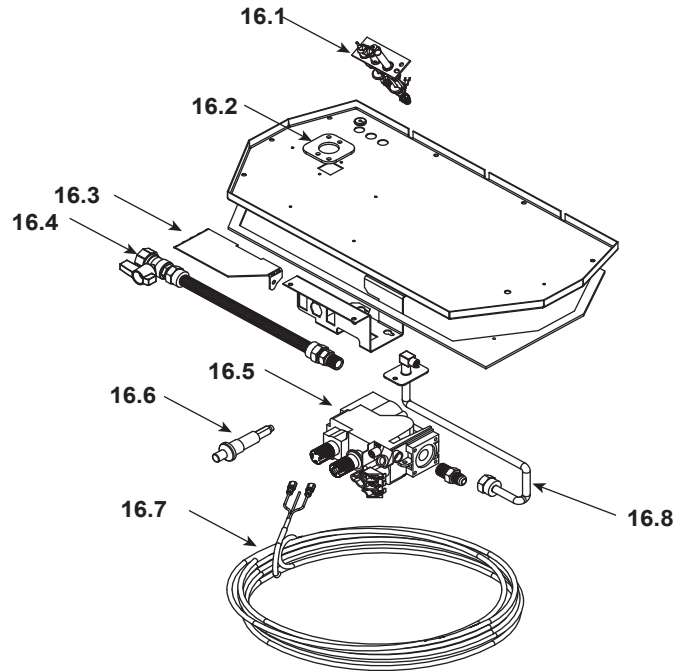

No one builds a better fire

Beginning Manufacturing Date: April 2004
Ending Manufacturing Date: June 2007

#16 Valve Assembly

IMPORTANT: THIS IS DATED INFORMATION. Parts must be ordered from a dealer or distributor. **Hearth and Home Technologies does not sell directly to consumers.** Provide model number and serial number when requesting service parts from your dealer or distributor.

**Stocked
at Depot**

ITEM	DESCRIPTION	COMMENTS	PART NUMBER	
16.1	Pilot Assembly NG		2103-010	Y
	Pilot Assembly LP		2103-011	Y
	Pilot Tube	Pre 0021076046	SRV485-301	Y
		Post 0021076046	N/A	
	Thermocouple	Pre 0021076046	446-511	Y
		Post 0021076046	2103-511	Y
	Thermopile		2103-512	Y
16.2	Burner Neck Gasket		438-407	
16.3	Valve Bracket	No longer available	2025-101	
		No longer available	2025-101/SRV2044-155-BK	
16.4	Flex Ball Valve Assembly		SRV302-320	Y
16.5	Valve NG	Pre 0021076046	060-522	Y
		Post 0021076046	SRV230-0710	Y
	Valve LP	Pre 0021076046	060-523	Y
		Post 0021076046	SRV230-0720	Y
16.6	Piezo Ignitor		SRV14D0503	Y
16.7	Thermostat Wire Assembly		2045-024	Y
16.8	Flexible Gas Connector		530-302A	Y

Additional service part numbers appear on following page.