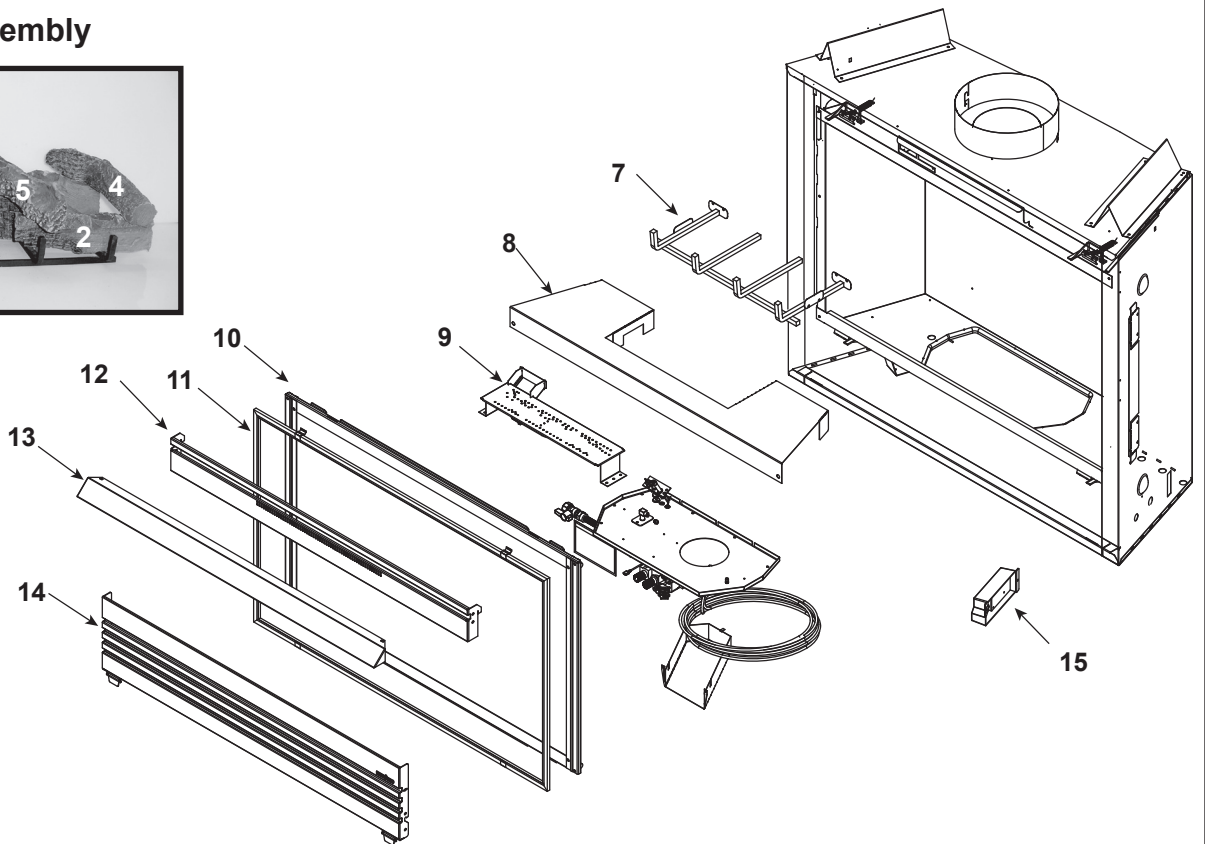

Log Set Assembly

IMPORTANT: THIS IS DATED INFORMATION. Parts must be ordered from a dealer or distributor. **Hearth and Home Technologies does not sell directly to consumers.** Provide model number and serial number when requesting service parts from your dealer or distributor.

Stocked at Depot

ITEM	DESCRIPTION	COMMENTS	PART NUMBER	
	Log Set Assembly		LOGS-SL750-D	Y
1	Log 1	No longer available, Must order complete assembly	SRV2045-700	
2	Log 2		SRV530-719	
3	Log 3		SRV530-718	
4	Log 4		SRV2045-702	
5	Log 5		SRV2045-703	
6	Log 6		SRV2045-701	
7	Log Grate	No longer available	2045-040	
8	Base Refractory	No longer available	2046-108	
9	Burner NG, LP	Pre 0021076046	534-211A	Y
		Post 0021076046	534-017	Y
10	Glass Door Assembly		GLA-950TR	Y
11	Mesh Assembly		560-382A	Y
12	Louver, Top	No longer available	560-259A	
13	Hood		SRV560-175	
14	Louver, Bottom	No longer available	560-257A	
15	Junction Box		SRV4021-013	Y