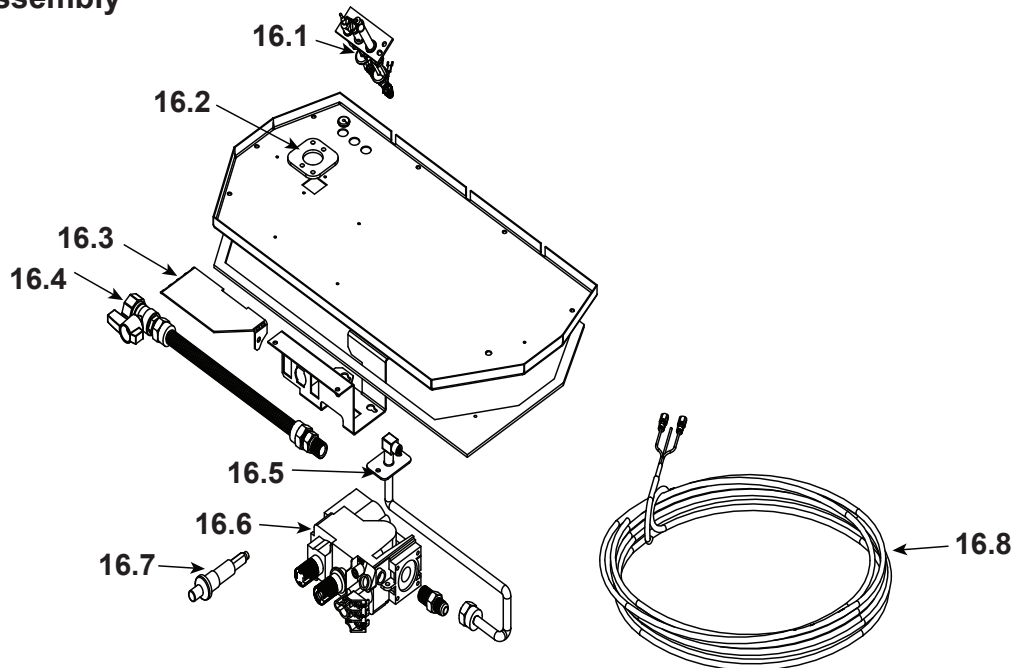

No one builds a better fire

Beginning Manufacturing Date: April 2004
Ending Manufacturing Date: Aug 2007

#16 Valve Assembly

IMPORTANT: THIS IS DATED INFORMATION. Parts must be ordered from a dealer or distributor. **Hearth and Home Technologies does not sell directly to consumers.** Provide model number and serial number when requesting service parts from your dealer or distributor.

**Stocked
at Depot**

ITEM	DESCRIPTION	COMMENTS	PART NUMBER	
16.1	Pilot Assembly NG		2103-010	Y
	Pilot Assembly LP		2103-011	Y
	Pilot Tube	Pre 0021076046	SRV485-301	Y
		No longer available	N/A	
	Thermocouple	Pre 0021076046	446-511	Y
		Post 0021076046	2103-511	Y
	Thermopile		2103-512	Y
16.2	Burner Neck Gasket		438-407	
16.3	Valve Bracket	No longer available	2025-101	
		No longer available	2025-101/SRV2044-155-BK	
16.4	Flex Ball Valve Assembly		SRV302-320	Y
16.5	Flexible Gas Connector		530-302A	Y
16.6	Valve NG	Pre 0021076046	060-522	Y
		Post 0021076046	SRV230-0710	Y
	Valve LP	Pre 0021076046	060-523	Y
		Post 0021076046	SRV230-0720	Y
16.7	Piezo Ignitor		SRV14D0503	Y
16.8	Thermostat Wire Assembly		2045-024	Y

Additional service part numbers appear on following page.