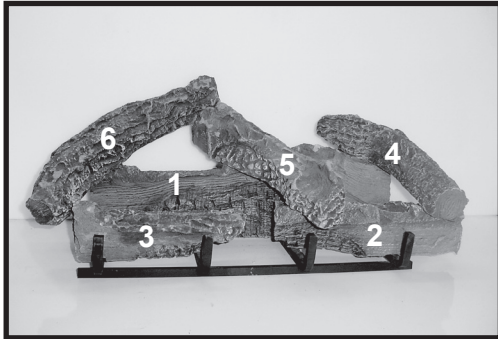

Log Set Assembly

IMPORTANT: THIS IS DATED INFORMATION. Parts must be ordered from a dealer or distributor. **Hearth and Home Technologies does not sell directly to consumers.** Provide model number and serial number when requesting service parts from your dealer or distributor.

Stocked at Depot

ITEM	DESCRIPTION	COMMENTS	PART NUMBER	Stocked at Depot
	Log Set Assembly		LOGS-SL750-D	Y
1	Log 1	No longer available, Must order complete assembly	SRV2045-700	
2	Log 2		SRV530-719	
3	Log 3		SRV530-718	
4	Log 4		SRV2045-702	
5	Log 5		SRV2045-703	
6	Log 6		SRV2045-701	
7	Log Grate	No longer available	2045-040	
8	Base Refractory NG, LP	No longer available	2046-108	
9	Burner NG, LP	Pre 0021076046	534-211A	Y
		Post 0021076046	534-017	Y
10	Hood		SRV560-175	
11	Glass Door Assembly		GLA-950TR	Y
12	Mesh Assembly		560-382A	Y
13	Louver, Top	No longer available	560-256A	
14	Louver, Bottom	No longer available	560-257A	
15	Junction Box		SRV4021-013	Y

Additional service part numbers appear on following page.