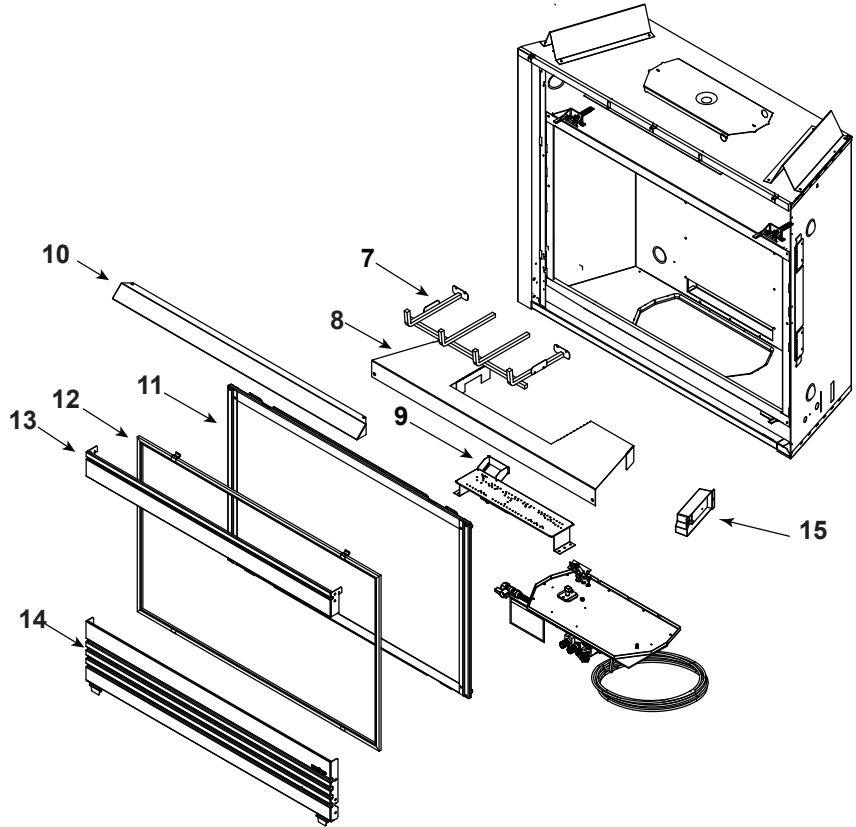

Log Set Assembly

IMPORTANT: THIS IS DATED INFORMATION. Parts must be ordered from a dealer or distributor. **Hearth and Home Technologies does not sell directly to consumers.** Provide model number and serial number when requesting service parts from your dealer or distributor.

Stocked at Depot

ITEM	DESCRIPTION	COMMENTS	PART NUMBER	Stocked at Depot
	Log Set Assembly		LOGS-SL750-D	Y
1	Log 1	No longer available, Must order complete assembly	SRV2045-700	
2	Log 2		SRV530-719	
3	Log 3		SRV530-718	
4	Log 4		SRV2045-702	
5	Log 5		SRV2045-703	
6	Log 6		SRV2045-701	
7	Log Grate	No longer available	2045-040	
8	Base Refractory NG, LP	No longer available	2046-108	
9	Burner NG, LP	Pre 0021076046	534-211A	Y
		Post 0021076046	534-017	Y
10	Hood		SRV560-175	
11	Glass Door Assembly		GLA-950TR	Y
12	Mesh Assembly		560-382A	Y
13	Louver, Top	No longer available	560-256A	
14	Louver, Bottom	No longer available	560-257A	
15	Junction Box		SRV4021-013	Y

Additional service part numbers appear on following page.