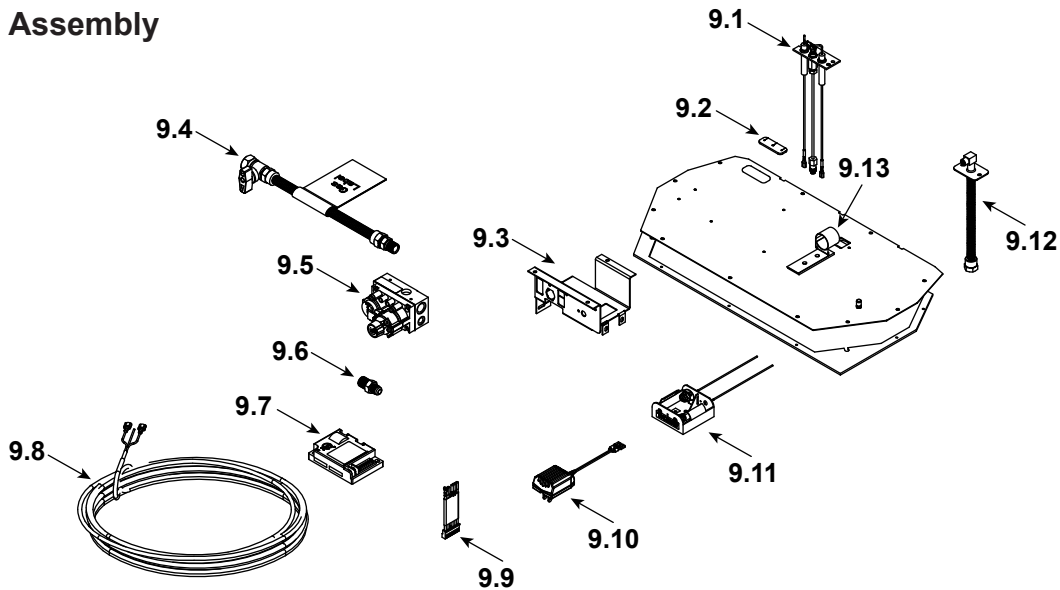

No one builds a better fire

Beginning Manufacturing Date: May 2016
Ending Manufacturing Date: Sept 2020

#9 Valve Assembly

IMPORTANT: THIS IS DATED INFORMATION. Parts must be ordered from a dealer or distributor. **Hearth and Home Technologies does not sell directly to consumers.** Provide model number and serial number when requesting service parts from your dealer or distributor.

Stocked at Depot

ITEM	DESCRIPTION	COMMENTS	PART NUMBER	
9.1	Pilot Assembly NG		2106-169	Y
	Pilot Assembly Propane		2106-170	Y
	Pilot Tube		SRV485-301	Y
9.2	3-Hole Grommet		SRV2118-420	
9.3	Valve Bracket		2118-104	
9.4	Flex Ball Valve Assembly		SRV302-320	Y
9.5	Valve NG		750-500	Y
	Valve Propane		2155-501	Y
9.6	Male Connector	Pkg of 5	303-315/5	
9.7	Module		SRV593-592	Y
9.8	Thermostat Wire Assembly		SRV2118-170	Y
9.9	Module Wire Assembly		SRV593-590	Y
9.10	3 Volt Transformer		SRV593-593	Y
9.11	Battery Pack		SRV593-594	Y
9.12	Bulkhead w/Flex Tube		SRV7000-156	Y
9.13	Shutter Bracket Assembly		2118-121	
	Orifice NG (#38)		582-838	Y
	Orifice Propane (#52)		SRV582-852	Y
	Conversion Kit NG		NGK-SL9	
	Conversion Kit Propane		LPK-SL9	
	Pilot Orifice NG		SRV593-528	Y
	Pilot Orifice Propane		SRV593-527	Y
	Regulator NG		SRVNGK-DXV	Y
	Regulator Propane	Not Available - Must replace Gas Valve