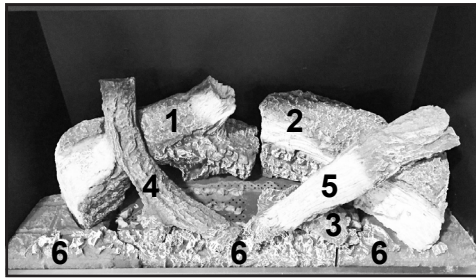

No one builds a better fire

42" Gas Fireplace - DV

Beginning Manufacturing Date: May 2016
Ending Manufacturing Date: Sept 2020

Log Set Assembly

IMPORTANT: THIS IS DATED INFORMATION. Parts must be ordered from a dealer or distributor. **Hearth and Home Technologies does not sell directly to consumers.** Provide model number and serial number when requesting service parts from your dealer or distributor.

Stocked at Depot

ITEM	DESCRIPTION	COMMENTS	PART NUMBER	
	Log Set Assembly	Hearth Sold Separately	LOGS-SL9	Y
1	Rear Left Log		SRV2393-707	
2	Rear Right Log		SRV2393-708	
3	Burner Log		SRV2393-709	
4	Top Left Log		SRV2393-711	
5	Top Right Log		SRV2392-710	
6	Hearth Assembly (Left, Middle, & Right)		SRVHEARTH-SL9	
7	Drywall Support		2393-119	
8	Burner Assembly		2393-007	Y
9	Valve Assembly		See following page	
10	Glass Door Assembly		GLA-950TR	Y
11	Junction Box		SRV4021-013	Y
12	Elbow Heat Shield		385-290	
	Exhaust Baffle		550-155	
	Exhaust Restrictor		530-299	
	Finishing Template		SRVFS-8	
	Firescreen	Black	FS-9-BK	
	Gasket Assembly Contains Burner neck, shutter bracket, vent, seal cap, valve plate, and air passage gaskets		2118-080	
	Mineral Wool		050-721	
	Touch Up Paint		TUP-GBK-12	