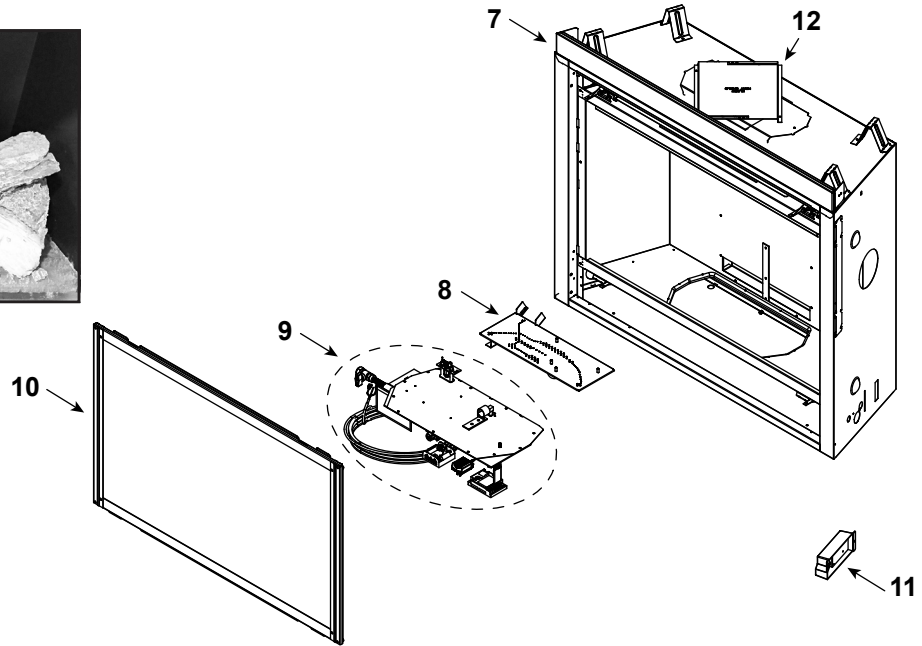

No one builds a better fire

42" Gas Fireplace - DV

Beginning Manufacturing Date: May 2016
Ending Manufacturing Date: Sept 2020

Log Set Assembly

IMPORTANT: THIS IS DATED INFORMATION. Parts must be ordered from a dealer or distributor. **Hearth and Home Technologies does not sell directly to consumers.** Provide model number and serial number when requesting service parts from your dealer or distributor.

Stocked at Depot

ITEM	DESCRIPTION	COMMENTS	PART NUMBER	
	Log Set Assembly	Hearth Sold Separately	LOGS-SL9	Y
1	Rear Left Log		SRV2393-707	
2	Rear Right Log		SRV2393-708	
3	Burner Log		SRV2393-709	
4	Top Left Log		SRV2393-711	
5	Top Right Log		SRV2392-710	
6	Hearth Assembly (Left, Middle, & Right)		SRVHEARTH-SL9	
7	Drywall Support		2393-119	
8	Burner Assembly		2393-007	Y
9	Valve Assembly		See following page	
10	Glass Door Assembly		GLA-950TR	Y
11	Junction Box		SRV4021-013	Y
12	Elbow Heat Shield		385-290	
	Exhaust Baffle		550-155	
	Exhaust Restrictor		530-299	
	Finishing Template		SRVFS-8	
	Firescreen	Black	FS-9-BK	
	Gasket Assembly Contains Burner neck, shutter bracket, vent, seal cap, valve plate, and air passage gaskets		2118-080	
	Mineral Wool		050-721	
	Touch Up Paint		TUP-GBK-12	

Additional service part numbers appear on following page.