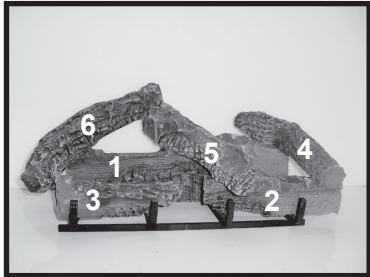

Log Set Assembly

IMPORTANT: THIS IS DATED INFORMATION. Parts must be ordered from a dealer or distributor. **Hearth and Home Technologies does not sell directly to consumers.** Provide model number and serial number when requesting service parts from your dealer or distributor.

Stocked at Depot

ITEM	COMMON PARTS	COMMENTS	PART NUMBER	
	Log Set Assembly		LOGS-SL750-D	Y
1	Log 1	No longer available, Must order complete assembly	SRV2045-700	
2	Log 2		SRV530-719	
3	Log 3		SRV530-718	
4	Log 4		SRV2045-703	
5	Log 5		SRV2045-702	
6	Log 6		SRV2045-701	
7	Log Grate	No longer available	2045-040	
8	Base Refractory NG, LP	No longer available	2045-108	
9	Burner	Pre 0021073118	530-216A	Y
		Post 0021073118	530-019	Y
10	Glass Door Assembly		GLA-750TR	Y
11	Hood		SRV530-175	
12	Louver, Top	No longer available	530-259A	
13	Mesh Assembly		SRV530-382A	Y
14	Louver, Bottom	No longer available	SRV530-237A-BK	
15	Junction Box		SRV4021-013	Y

Additional service part numbers appear on following page.