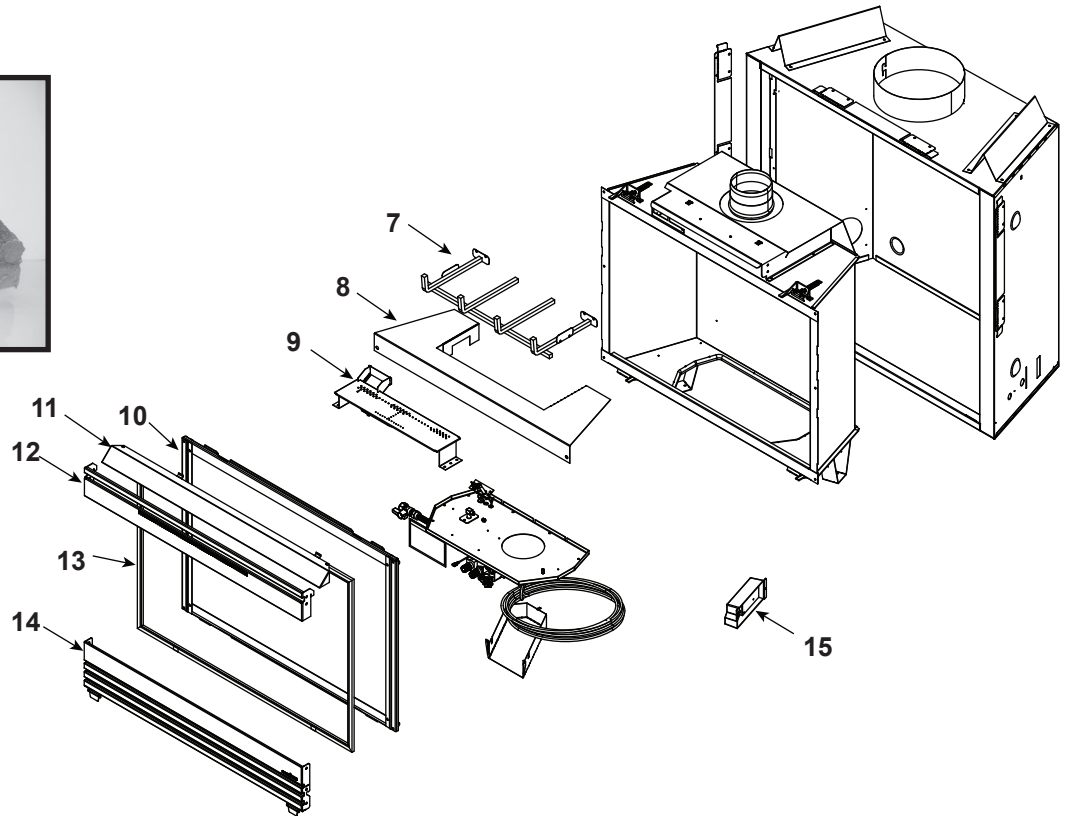

Log Set Assembly

IMPORTANT: THIS IS DATED INFORMATION. Parts must be ordered from a dealer or distributor. **Hearth and Home Technologies does not sell directly to consumers.** Provide model number and serial number when requesting service parts from your dealer or distributor.

Stocked at Depot

ITEM	COMMON PARTS	COMMENTS	PART NUMBER	
	Log Set Assembly		LOGS-SL750-D	Y
1	Log 1	No longer available, Must order complete assembly	SRV2045-700	
2	Log 2		SRV530-719	
3	Log 3		SRV530-718	
4	Log 4		SRV2045-703	
5	Log 5		SRV2045-702	
6	Log 6		SRV2045-701	
7	Log Grate	No longer available	2045-040	
8	Base Refractory NG, LP	No longer available	2045-108	
9	Burner	Pre 0021073118	530-216A	Y
		Post 0021073118	530-019	Y
10	Glass Door Assembly		GLA-750TR	Y
11	Hood		SRV530-175	
12	Louver, Top	No longer available	530-259A	
13	Mesh Assembly		SRV530-382A	Y
14	Louver, Bottom	No longer available	SRV530-237A-BK	
15	Junction Box		SRV4021-013	Y

Additional service part numbers appear on following page.