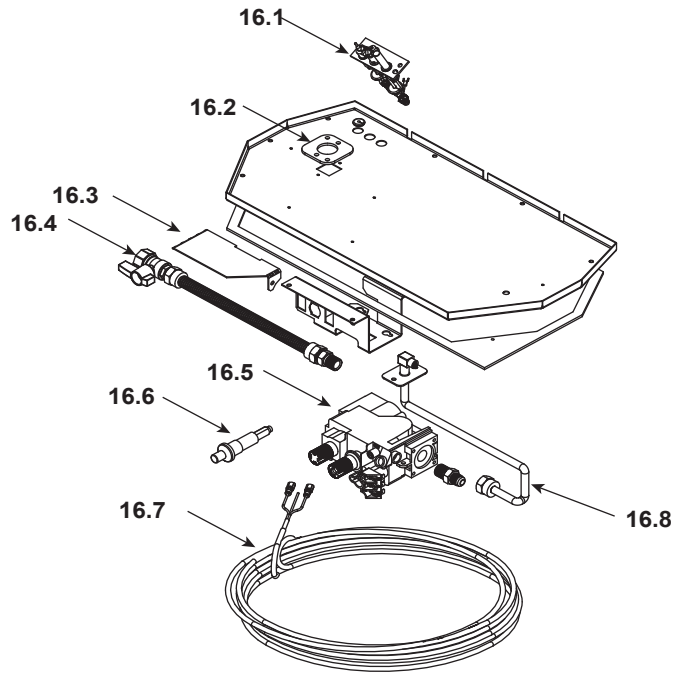

No one builds a better fire

Beginning Manufacturing Date: April 2004
Ending Manufacturing Date: June 2007

#16 Valve Assembly

IMPORTANT: THIS IS DATED INFORMATION. Parts must be ordered from a dealer or distributor. **Hearth and Home Technologies does not sell directly to consumers.** Provide model number and serial number when requesting service parts from your dealer or distributor.

**Stocked
at Depot**

ITEM	COMMON PARTS	COMMENTS	PART NUMBER	
16.1	Pilot Assembly NG		2103-010	Y
	Pilot Assembly LP		2103-011	Y
	Pilot Tube	Pre 0021076242	SRV485-301	Y
		Post 0021076242	N/A	
	Thermocouple	Pre 0021076242	446-511	Y
		Post 0021076242	2103-511	Y
	Thermopile		2103-512	Y
16.2	Burner Neck Gasket		438-407	
16.3	Valve Bracket	No longer available	2025-101	
		No longer available	2025-101/SRV2044-155-BK	
16.4	Flex Ball Valve Assembly		SRV302-320	Y
16.5	Valve NG	Pre 0021076242	060-522	Y
		Post 0021076242	SRV230-0710	Y
	Valve LP	Pre 0021076242	060-523	Y
		Post 0021076242	SRV230-0720	Y
16.6	Piezo Ignitor		SRV14D0503	Y
16.7	Thermostat Wire Assembly		2045-024	Y
16.8	Flexible Gas Connector		530-302A	Y

Additional service part numbers appear on following page.